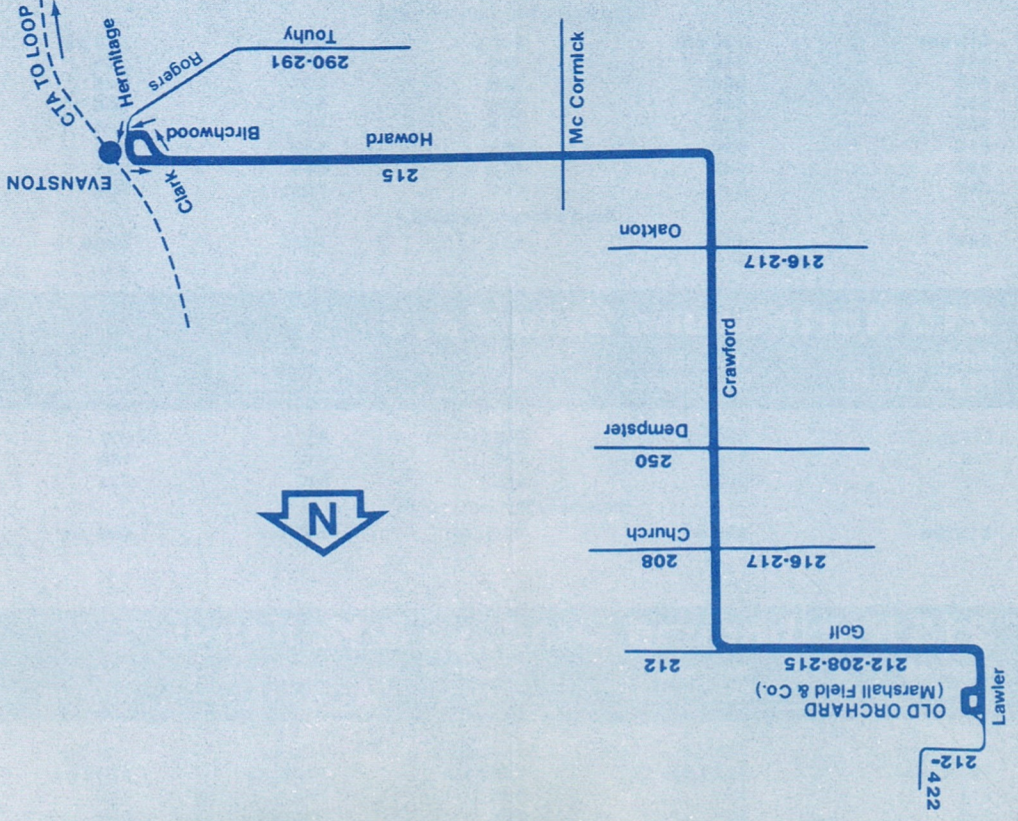

Operated by NORTAN
For lost-and-found or charter information call 297-0135

For more information call
in Chicago **836-7000**
in the suburbs
toll-free **800-972-7000**
or write
RTA
300 N. State St.
Dept NT
Chicago, IL 60610

215
Old Orchard-
Howard via
Crawford

215 215 215 215

The new RTA Universal Transfer will get you a lot further for just a few pennies more. With the RTA transfer you will be able to transfer to CTA bus and rapid transit services without paying an additional full fare. Valid CTA transfers will now be honored within certain time limits. The RTA transfer costs only 10¢ (5¢ for senior citizens and handicapped) – a bargain by anybody's standards.