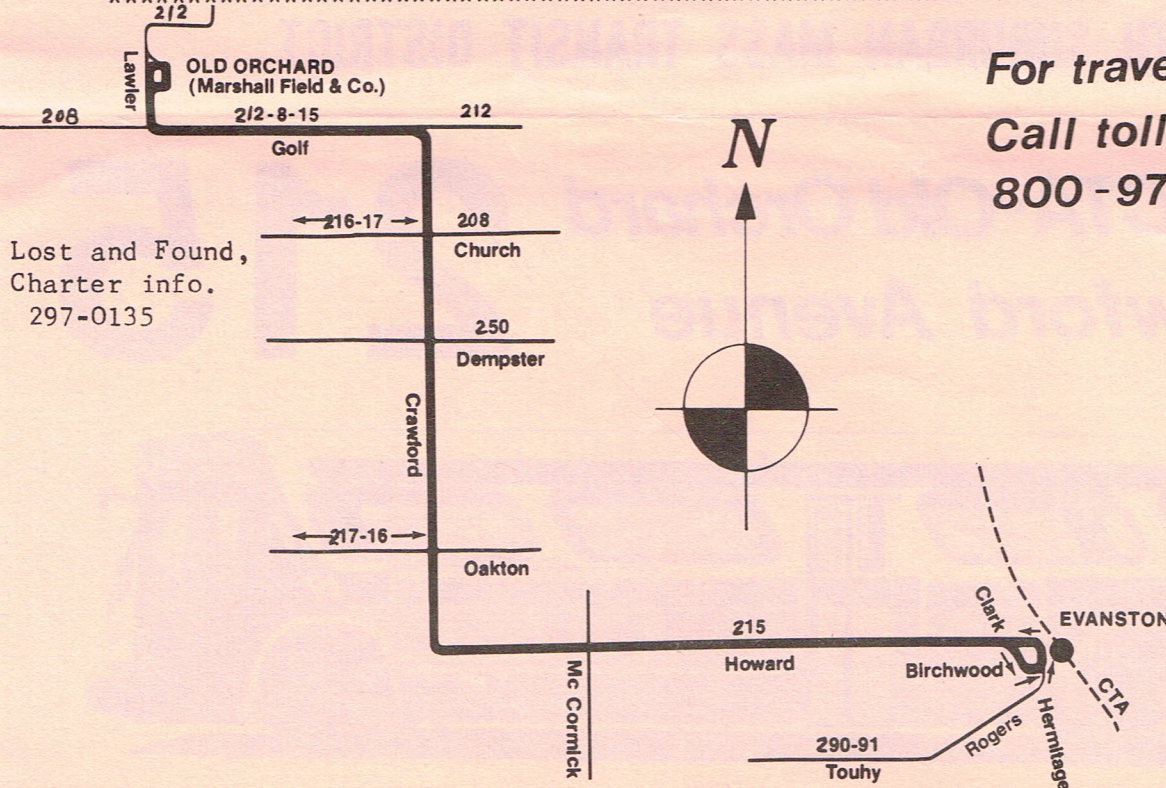

Lost and Found,
 Charter info.
 297-0135

For travel information
Call toll-free
800-972-7000

COMING SOON:
10¢ Transfers
to the CTA !!

EFFECTIVE: SEPTEMBER 5, 1976*****

WEEKDAYS*****NORTHBOUND*****SATURDAYS*****

NORTH SUBURBAN MASS TRANSIT DISTRICT

**Howard CTA-Old Orchard
via Crawford Avenue**

215