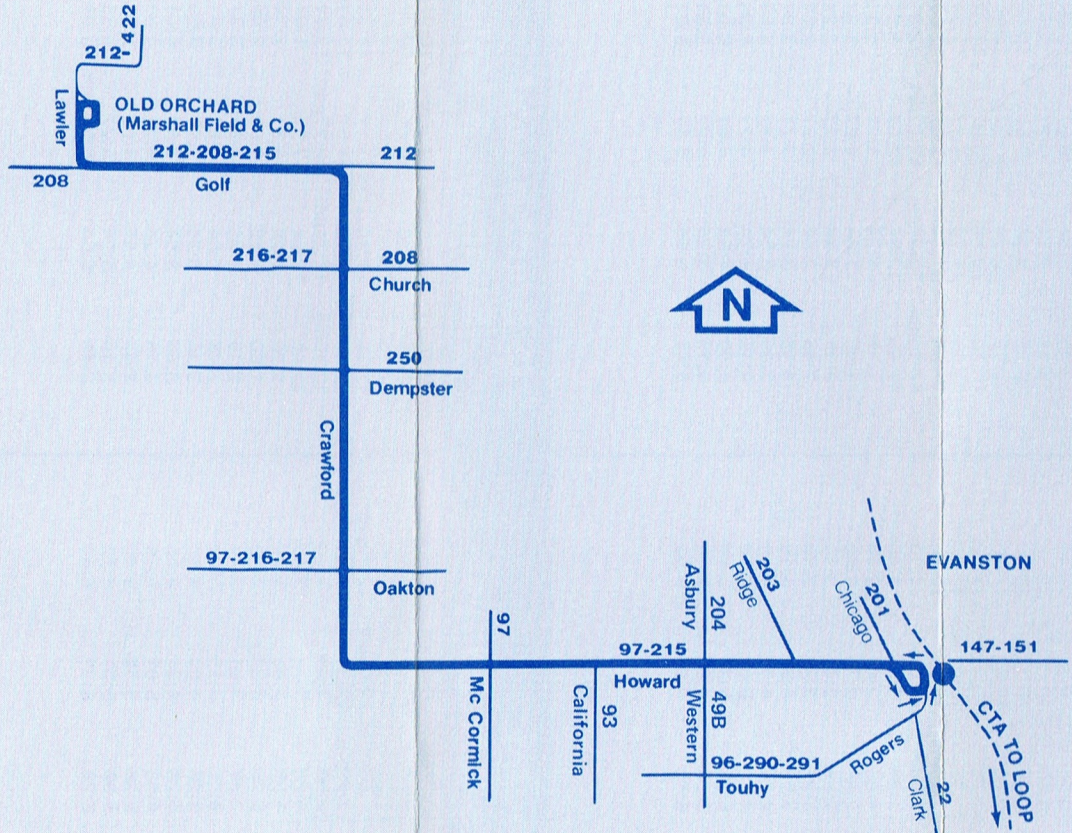

EXACT FARE REQUIRED
DRIVER HAS NO CHANGE

RTA Travel Information is a 24 hour facility. For better service, call during the off-peak hours.

In Chicago:
836-7000
In the suburbs
toll free:
800-972-7000

215
Old Orchard-Howard via Crawford

The new RTA Universal Transfer will get you a lot further for just a few pennies more. With the RTA transfer you will be able to transfer to CTA bus and rapid transit services without paying an additional full fare. Valid CTA transfers will now be honored within certain time limits. The RTA transfer costs only 10¢ (5¢ for senior citizens and handicapped) – a bargain by anybody's standards.

Schedule Effective August 27, 1978

215 215 215 215

Operated by NORTRAN
For lost-and-found information call 297-0135