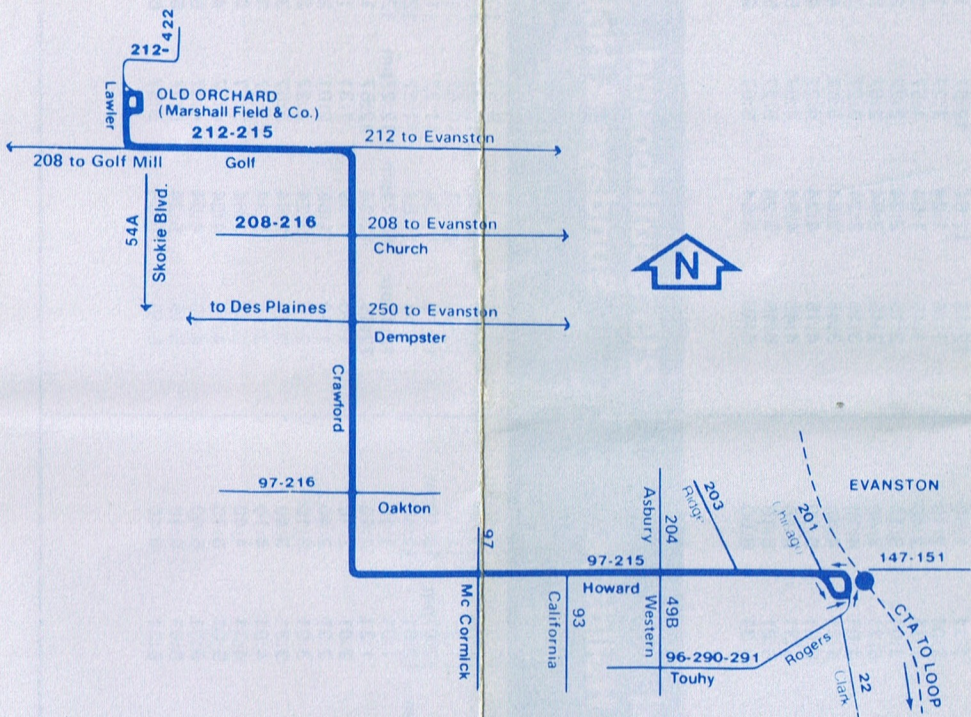

EXACT FARE REQUIRED
DRIVER HAS NO CHANGE

215 Old Orchard- Howard via Crawford

Schedule Effective
August 27, 1978
Reprinted
March, 1981

215 215 215 215

FARES & TRANSFERS

REGULAR FARE - RT. 215

Adult	80¢
RTA Transfer	10¢

215 Southbound Saturdays

Old Orchard	Crawford Dempster	Crawford Oakton	Howard McCormick	Howard CTA
5:45am	5:54am	5:57am	6:01am	6:10am
6:45	6:54	6:57	7:01	7:10
7:45	7:54	7:57	8:01	8:10
8:15	8:24	8:27	8:31	8:40
8:45	8:54	8:57	9:01	9:10
9:15	9:24	9:27	9:31	9:40
9:45	9:54	9:57	10:01	10:10
10:15	10:24	10:27	10:31	10:40
10:45	10:54	10:57	11:01	11:10
11:15	11:24	11:27	11:31	11:40
11:45	11:54	11:57	12:01pm	12:10pm
12:15pm	12:24pm	12:27pm	12:31	12:40
12:45	12:54	12:57	1:01	1:10
1:15	1:24	1:27	1:31	1:40
1:45	1:54	1:57	2:01	2:10
2:15	2:24	2:27	2:31	2:40
2:45	2:54	2:57	3:01	3:10
3:15	3:24	3:27	3:31	3:40
3:45	3:54	3:57	4:01	4:10
4:15	4:24	4:27	4:31	4:40
4:45	4:54	4:57	5:01	5:10
5:15	5:24	5:27	5:31	5:40
5:45	5:54	5:57	6:01	6:10

215 Southbound Sundays & Holidays

Old Orchard	Crawford Dempster	Crawford Oakton	Howard McCormick	Howard CTA
9:45am	9:54am	9:57am	10:01am	10:10am
10:15	10:24	10:27	10:31	10:40
10:45	10:54	10:57	11:01	11:10
11:15	11:24	11:27	11:31	11:40
11:45	11:54	11:57	12:01pm	12:10pm
12:15pm	12:24pm	12:27pm	12:31	12:40
12:45	12:54	12:57	1:01	1:10
1:20	1:29	1:31	1:34	1:43
1:50	1:58	2:01	2:04	2:13
2:15	2:24	2:27	2:31	2:40
2:45	2:54	2:57	3:01	3:10
3:15	3:24	3:27	3:31	3:40
3:45	3:54	3:57	4:01	4:10
4:15	4:24	4:27	4:31	4:40
4:45	4:54	4:57	5:01	5:10
5:15	5:24	5:27	5:31	5:40
5:45	5:54	5:57	6:01	6:10