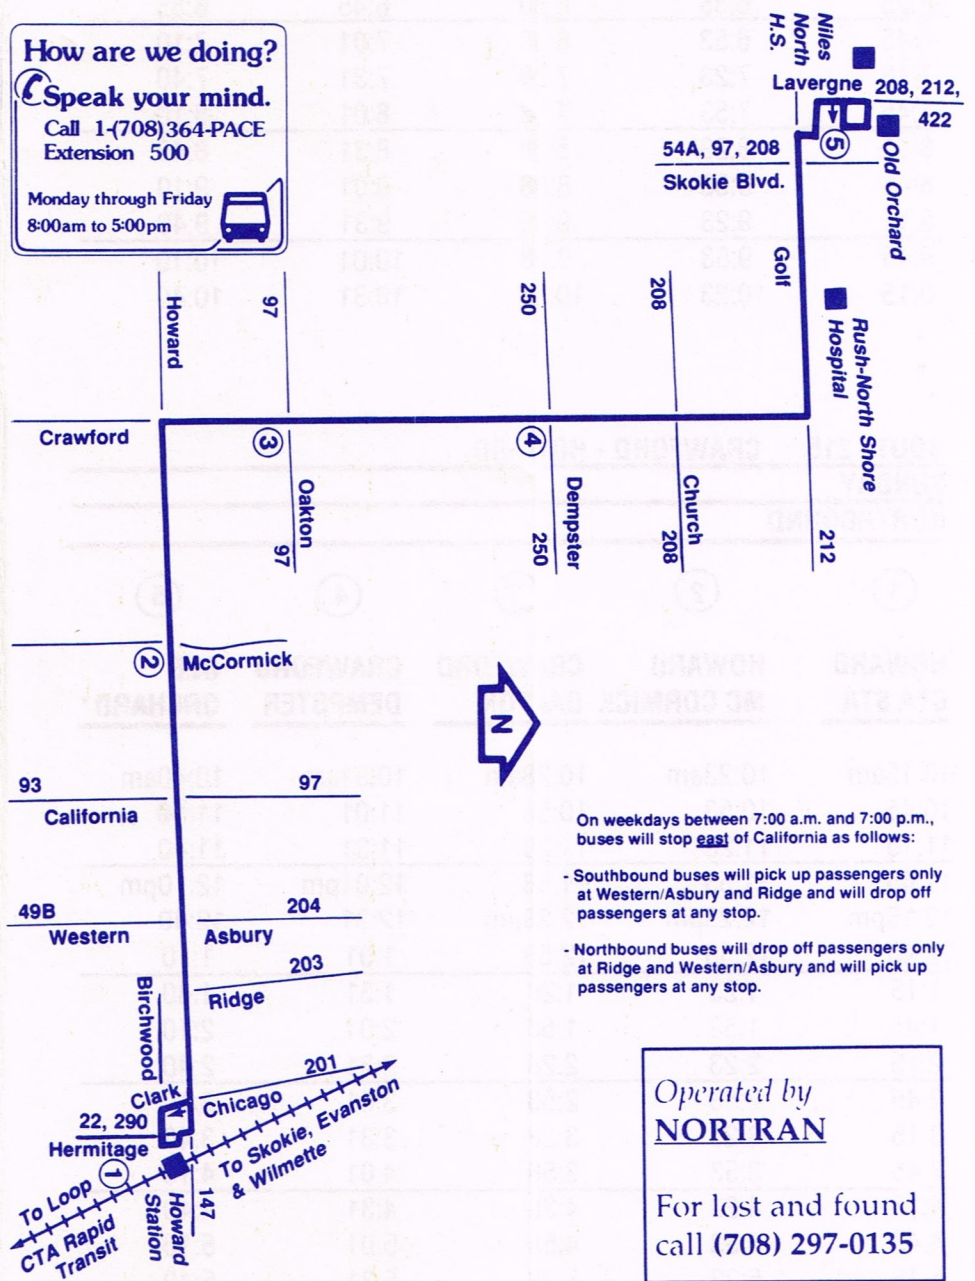

The center is open daily from
5:00am to 1:00 am.

215

Crawford-Howard NORTRAN

Serving
Old Orchard
Rush-North Shore Hosp.
Howard St.
CTA Station

Daily Service

Dec. 6, 1987

pace

Suburban Bus Service

FARES	PEAK	OFF-PEAK
Adult	$1.00	$1.00
Pace Transfer	.10	.10
Transfer to CTA	.50	.25
Reduced*	.50	.50
Pace Transfer	.05	.05
Transfer to CTA	.10	.05
Children under age 7	FREE**	FREE**
Riders with valid weekly or monthly Metra rail ticket to or from station		
Adult#	.75	.75
Reduced#*	.35	.35
Pace Regular Monthly Passport		
Adult+	$45.00	
Senior Citizen/Disabled	25.00	
Pace Link-Up Monthly Passport (with current monthly rail ticket)	$36.00	

- Peak fares are charged 6-9 a.m. and 3-6 p.m., weekdays, except holidays (New Year's Day, Memorial Day, July 4th, Labor Day, Thanksgiving, and Christmas).
- Pace adult passport is valid on Pace 7 days a week, but is valid on CTA only on weekdays.
- Reduced fares include children ages 7-11, senior citizens, and persons with disabilities (with RTA Special User Card), and students (high school or younger with appropriate identification) to and from school only on school days, between 6:00 a.m. and 8:00 p.m.
- When accompanied by a fare paying passenger (a maximum of two children for each fare paying passenger).
- When transferring to CTA, regular fares will be collected.

How are we doing?
Speak your mind.
Call 1-(708)364-PACE
Extension 500
Monday through Friday
8:00am to 5:00pm

Bus will stop upon signal to driver at any intersection along the route where it is safe to do so.

Pace is the Suburban Bus Division of the RTA

EXACT FARE REQUIRED

The schedules, fares and other information in this timetable are subject to change. Pace does not assume responsibility for errors in timetables, nor for inconvenience or damage resulting from delayed trains or buses or failure to make connections.