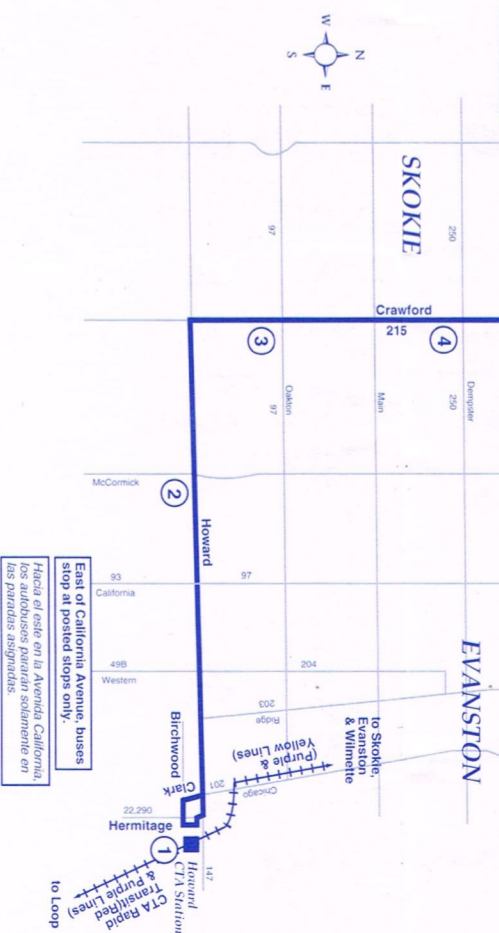

SE REQUIERE TARIFA EXACTA EL CONDUCTOR NO TIENE CAMBIO

INFORMACIÓN DE TARIFAS
La tarifa regular es requerida en esta ruta. Si necesita más información acerca de las tarifas, por favor llame al Servicio para Pasajeros al (847) 228-3575.

Si necesita información para usar este servicio, llame al Centro de Información de RTA, abierto diariamente de 5:00 a.m. a 1:00 a.m.
836-7000
TDD# (solamente para Personas con problemas auditivos) (312) 836-4949
Servicios para Pasajeros, de lunes a Viernes, de 8:00 a.m. a 5:00 p.m. (847) 228-3575
TDD# (Información para Personas con problemas auditivos) (847) 364-5093

COMPañIA DE TRANSPORTE
OPERADO POR: Pace North Shore
Para información sobre objetos perdidos (847) 869-3878

INFORMACIÓN ADICIONAL
Los horarios, tarifas y otra información en este itinerario están sujetos a cambios. Pace no asume la responsabilidad por errores cometidos en los horarios, inconveniencias o daños resultado de el retraso en trenes o autobuses, o el fallar al hacer conexiones.
El autobús parará cuando usted le haga una señal al conductor, en cualquier lugar a lo largo de la ruta, siempre y cuando sea seguro hacerlo.

<http://www.pacebus.com>

215

Crawford Howard

Suburban Bus Service

Servicio Suburbano
de autobuses

Serving/
Sirve

Old Orchard

Rush - North
Shore Hospital

Howard Street
CTA Station

January 10, 1999
10 de Enero de 1999

Daily Service

Servicio diariamente

East of California Avenue, buses stop at Pacific stops only.

Hacia el este en la Avenida California, los autobuses pararán solamente en las paradas asignadas.