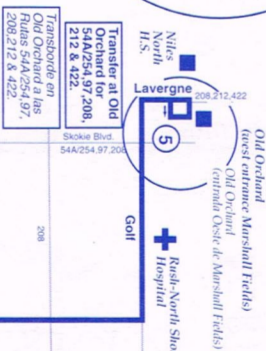

SE REQUIERE TARIFA EXACTA EL CONDUCTOR NO TIENE CAMBIO

INFORMACIÓN DE TARIFAS
La tarifa regular es requerida en esta ruta. Si necesita más información acerca de las tarifas, por favor llame al Servicio para Pasajeros al (847) 228-3575.

Si necesita información para usar este servicio, llame al Centro de Información de RTA, abierto diariamente de 5:00 a.m. a 1:00 a.m.
836-7000
TDD# (solamente para Personas con problemas auditivos) (312) 836-4949
Servicios para Pasajeros, de lunes a Viernes, de 8:00 a.m. a 5:00 p.m. (847) 228-3575
TDD# (Información para Personas con problemas auditivos) (847) 364-5093

COMPañIA DE TRANSPORTE
OPERADO POR: Pace North Shore
Para información sobre objetos perdidos (847) 869-3878

INFORMACIÓN ADICIONAL
Los horarios, tarifas y otra información en este itinerario están sujetos a cambios. Pace no asume la responsabilidad por errores cometidos en los horarios, inconveniencias o daños resultado de el retraso en trenes o autobuses, o el fallar al hacer conexiones.
El autobús parará cuando usted le haga una señal al conductor, en cualquier lugar a lo largo de la ruta, siempre y cuando sea seguro hacerlo.

<http://www.pacebus.com>

215

Crawford Howard

Suburban Bus Service

Servicio Suburbano
de autobuses

Serving/
Sirve

Old Orchard

Rush - North
Shore Hospital

Howard Street
CTA Station

January 10, 1999
10 de Enero de 1999

Daily Service

Servicio diariamente

East of California Avenue, buses stop at Pacific stops only.

Hacia el este en la Avenida California, los autobuses pararán solamente en las paradas asignadas.