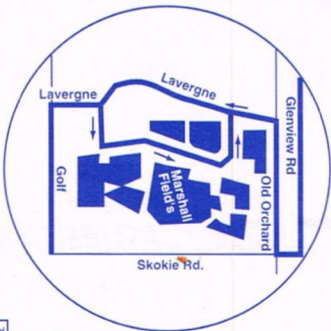

SE REQUIERE TARIFA EXACTA EL CONDUCTOR NO TIENE CAMBIO

INFORMACIÓN DE TARIFAS
La tarifa regular es requerida en esta ruta. Si necesita más información acerca de las tarifas, por favor llame al Servicio para Pasajeros al (847) 228-3575.

Si necesita información para usar este servicio, llame al Centro de Información de RTA, abierto diariamente de 5:00 a.m. a 1:00 a.m.
836-7000
TDD# (solamente para Personas con problemas auditivos) (312) 836-4949
Servicios para Pasajeros, de lunes a Viernes, de 8:00 a.m. a 5:00 p.m. (847) 228-3575
TDD# (Información para Personas con problemas auditivos) (847) 364-5093

COMPañIA DE TRANSPORTE
OPERADO POR: Pace North Shore
Para información sobre objetos perdidos (847) 869-3878

INFORMACIÓN ADICIONAL
Los horarios, tarifas y otra información en este itinerario están sujetos a cambios. Pace no asume la responsabilidad por errores cometidos en los horarios, inconveniencias o daños resultado de el retraso en trenes o autobuses, o el fallar al hacer conexiones.
El autobús parará cuando usted le haga una señal al conductor, en cualquier lugar a lo largo de la ruta, siempre y cuando sea seguro hacerlo.

<http://www.pacebus.com>

215

Crawford Howard

Suburban Bus Service

Servicio Suburbano
de autobuses

Serving/
Sirve

Old Orchard

Rush - North
Shore Hospital

Howard Street
CTA Station

January 10, 1999
10 de Enero de 1999

Daily Service

Servicio diariamente

East of California Avenue, buses stop at Pacific stops only.

Hacia el este en la Avenida California, los autobuses pararán solamente en las paradas asignadas.