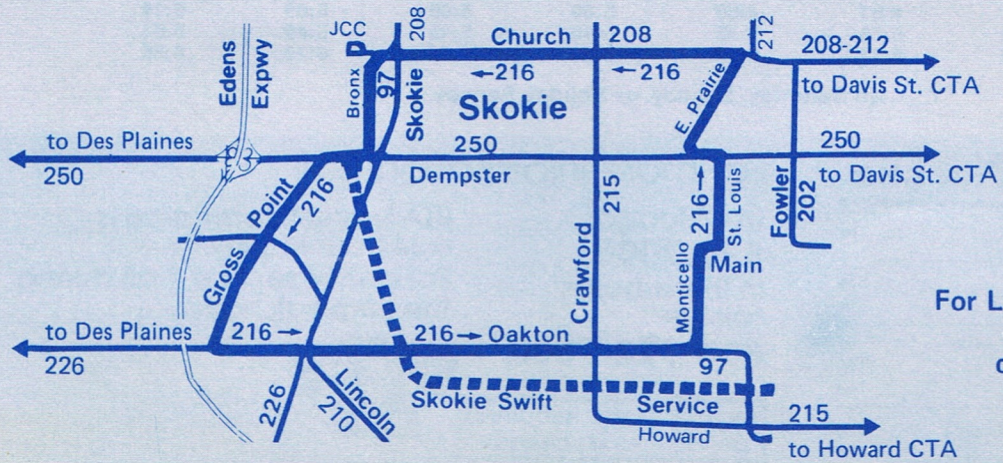

Skokie Local

Schedule Effective
December 3, 1979

Regional
Transportation
Authority

216 - 216 - 216

Operated by
NORTRAN

For Lost-and-found items
call **297-0135**

Route 216 SKOKIE LOCAL Weekdays

Oakton Laramie	Oakton Crawford	Dempster East Prairie	Church Crawford	Jewish Community Center	Skokie Swift	Lincoln Gross Point	Oakton Laramie
6:35am	6:40am	6:46am	6:49am	—	6:57pm	7:01pm	7:05am
7:10	7:15	7:21	7:24	—	7:32	7:36	7:40
7:45	7:50	7:56	7:59	—	8:07	8:11	8:15
8:20	8:25	8:31	8:34	—	8:42	8:46	8:50
8:55	9:00	9:06	9:09	9:13am	9:17	9:21	9:25
9:30	9:35	9:41	9:44	9:48	9:52	9:56	10:00
10:05	10:10	10:16	10:19	10:23	10:27	10:31	10:35
10:40	10:45	10:51	10:54	10:58	11:02	11:06	11:10
11:15	11:20	11:26	11:29	11:33	11:37	11:41	11:45
11:50	11:55	12:01pm	12:04pm	12:08pm	12:12pm	12:16pm	12:20pm
12:25pm	12:30pm	12:36	12:39	12:43	12:47	12:51	12:55
1:00	1:05	1:11	1:14	1:18	1:22	1:26	1:30
1:35	1:40	1:46	1:49	1:53	1:57	2:01	2:05
2:10	2:15	2:21	2:24	2:28	2:32	2:36	2:40
2:45	2:50	2:56	2:59	3:03	3:07	3:11	3:15
3:20	3:25	3:31	3:35	3:40	3:45	3:49	3:54
4:00	4:05	4:11	4:15	4:20	4:25	4:29	4:34
4:40	4:45	4:51	4:55	5:00	5:05	5:09	5:14
5:20	5:25	5:31	5:35	5:40	5:45	5:49	5:54
6:00	6:05	6:11	6:15	6:20	6:24	6:29	6:35

No Saturday, Sunday, or Holiday Service.

FARES & TRANSFERS

LOCAL FARE—RT. 216

ADULT	35¢
RTA Transfer	35¢

SENIOR CITIZENS, HANDICAPPED (with RTA card)	15¢
RTA Transfer	15¢

STUDENTS (with NORTRAN card)	15¢
RTA Transfer	15¢

For more information call

In Chicago:
836-7000

In the suburbs
toll free:

800-972-7000

RTA Travel Information is
a 24 hour facility.

For better service, call during
the off-peak hours.

**EXACT CHANGE REQUIRED
DRIVER HAS NO CHANGE**