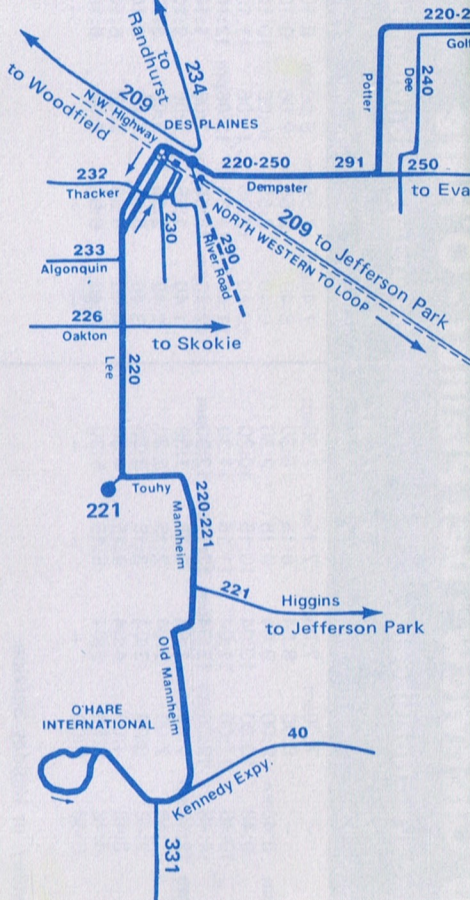

RTA Travel Information is a 24 hour facility. For better service, call during the off-peak hours.

In Chicago:
836-7000
In the suburbs
toll free:
800-972-7000

FARES & TRANSFERS

- 50¢ Adults
- 60¢ Adults purchasing RTA transfer.

- 25¢ Senior Citizens and Handicapped (with RTA card).
- 30¢ Senior Citizens and Handicapped purchasing RTA transfer.

Applies to Routes: 208 - 209 - 210 - 211
212 - 213 - 215 - 220 - 221 - 226 - 250 - 251
252 - 253 - 270 - 290 - 291.

Saturdays—Southbound

| Glenview Waukegan | Golf Mill | Potter Dempster | Des Plaines | Touhy Lee | O'Hare #1 Lower |
|----------------------|--------------|--------------------|----------------|--------------|--------------------|
| 7:40am | 7:55am | 8:06am | 8:10am | 8:20am | 8:35am |
| 8:40 | 8:55 | 9:06 | 9:10 | 9:20 | 9:35 |
| 9:40 | 9:55 | 10:06 | 10:10 | 10:20 | 10:35 |
| 10:40 | 10:55 | 11:06 | 11:10 | 11:20 | 11:35 |
| 11:40 | 11:55 | 12:06pm | 12:10pm | 12:20pm | 12:35pm |
| 12:40pm | 12:55pm | 1:06 | 1:10 | 1:20 | 1:35 |
| 1:40 | 1:55 | 2:06 | 2:10 | 2:20 | 2:35 |
| 2:40 | 2:55 | 3:06 | 3:10 | 3:20 | 3:35 |
| 3:40 | 3:55 | 4:06 | 4:10 | 4:20 | 4:35 |
| 4:40 | 4:55 | 5:06 | 5:10 | 5:20 | 5:35 |
| 5:40 | 5:55 | 6:06 | 6:10 | — | — |
| — | — | — | — | — | — |