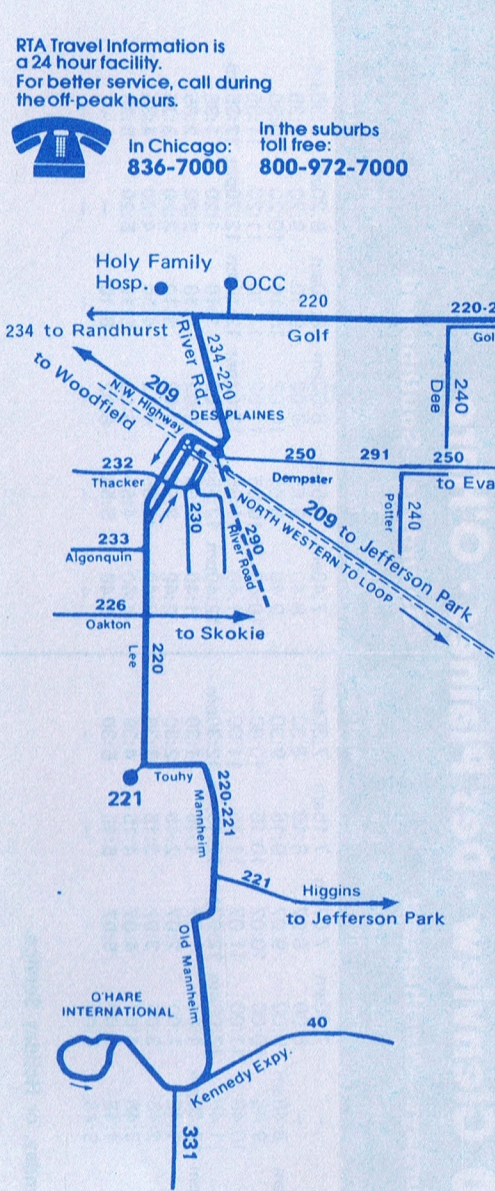

RTA Travel Information is a 24 hour facility. For better service, call during the off-peak hours.

In Chicago: 836-7000
In the suburbs toll free: 800-972-7000

FARES & TRANSFERS

Regular Fare—Rt. 220

Adult	80¢
RTA Transfer	10¢
Senior Citizens, Handicapped (with RTA card)	35¢
RTA Transfer	5¢
Students (with student I.D.)	35¢
RTA Transfer	5¢
Adults showing monthly railroad ticket, going to or from Railroad Station	50¢
Adults with Railroad ticket purchasing RTA Transfer	90¢

*RT. 220/270

+These trips do not pull in to OCC.

Weekdays—Southbound

Glenview Waukegan	Golf Mill	Golf OCC	Des Plaines	Touhy Lee	O'Hare = 1 Lower
—	—	—	6:12am	6:20am	6:32am
—	—	—	6:42	6:50	7:02
6:40am	6:53am	7:00am	7:10	7:20	7:32
7:10	7:25	7:32	7:40	7:50	8:02
7:40	7:55	8:02	8:10	8:20	8:32
8:10	8:25	8:32	8:40	—	—
8:40	8:55	9:02	9:10	9:20	9:32
—	—	—	—	—	—
9:40	9:55	10:02	10:10	10:20	10:32
10:40	10:55	11:02	11:10	11:20	11:32
11:40	11:55	12:02pm	12:10pm	12:20pm	12:32pm
12:40pm	12:55pm	1:02	1:10	1:20	1:32
1:40	1:55	2:02	2:10	2:20	2:32
2:40	2:55	3:02	3:10	3:20	3:32
3:15M	3:28	3:35	3:45	3:55	4:07
3:45	3:58	4:05	4:15	4:25	4:37
4:15	4:28	4:35	4:45	4:55	5:07
4:45	4:58	5:05	5:15	5:25	5:37
5:15	5:28	5:35	5:45	5:55	6:07
—	5:40	5:47	5:55	—	—
5:45	5:55	6:02	6:15	—	—
—	6:00	6:07	6:15	—	—
—	6:10	—	6:25	—	—
—	—	—	—	—	—
6:15	6:30	6:37	6:45	—	—
6:40	6:50	6:57	7:05	—	—
—	6:55	—	7:10	—	—
—	7:10	7:17	7:25	—	—
—	7:25	7:32	7:40	—	—
—	10:35	10:42	10:50	—	—
—	11:05	11:12	11:20	—	—