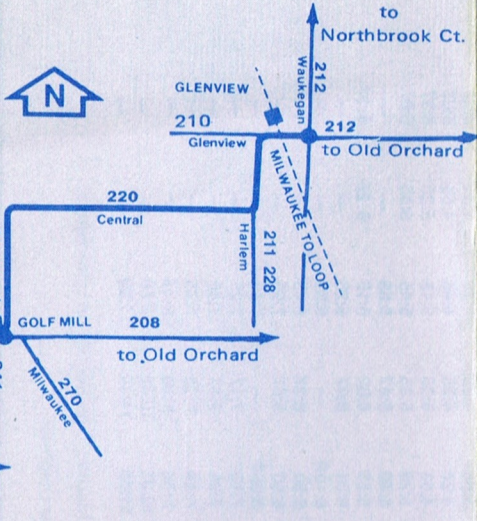

RTA Travel Information is a 24 hour facility. For better service, call during the off-peak hours.

In Chicago: 836-7000
In the suburbs toll free: 1-800-972-7000
(no holidays)

FARES & TRANSFERS

Regular Fare—Rt. 220

Schedule
Effective
AUGUST 27, 1984

220 220 220 220 220 220 220 220

Operated by NORTRAN

220 Glenview - Des Plaines - O'Hare

Weekdays—Northbound

O'Hare = 1 Lower	Touhy Lee	Des Plaines	Golf OCC	Golf Mill	Glenview Waukegan
—	—	—	—	—	—
—	—	*4:45am	+4:52am	4:59am	—
—	—	*5:15	+5:22	5:29	—
—	—	*5:30	+5:37	5:45	—
—	—	6:00	+6:07	6:15	6:30
—	—	6:10P	—	6:25	—
—	—	6:30	6:37	6:45	7:00
—	—	6:40P	—	6:55	—
6:35am	6:48am	7:00	7:07	7:15	7:30
7:05	7:18	7:30	7:37	7:45	8:00
7:35	7:48	8:00	8:07	8:15	8:30
8:05	8:18	8:30	—	—	—
8:35	8:48	9:00	9:07	9:15	9:30
9:35	9:48	10:00	10:07	10:15	10:30
10:35	10:48	11:00	11:07	11:15	11:30
11:35	11:48	12:00pm	12:07pm	12:15pm	12:30pm
12:35pm	12:48pm	1:00	1:07	1:15	1:30
1:35	1:48	2:00	2:07	2:15	2:30
—	—	—	—	—	—
2:35	2:48	3:00	3:07	3:15	3:30
—	—	—	—	—	—
3:35	3:48	4:00	4:07	4:15	4:30
4:10	4:23	4:35	4:42	4:50	5:05
4:40	4:55	5:10	5:17	5:25	5:40
5:15	5:30	5:45	5:52	6:00	6:15
5:45	6:00	6:15	6:22	6:30	6:45
6:15	6:30	6:40	6:52	7:00	7:15
6:45	7:00	7:10	7:22	7:30	7:45