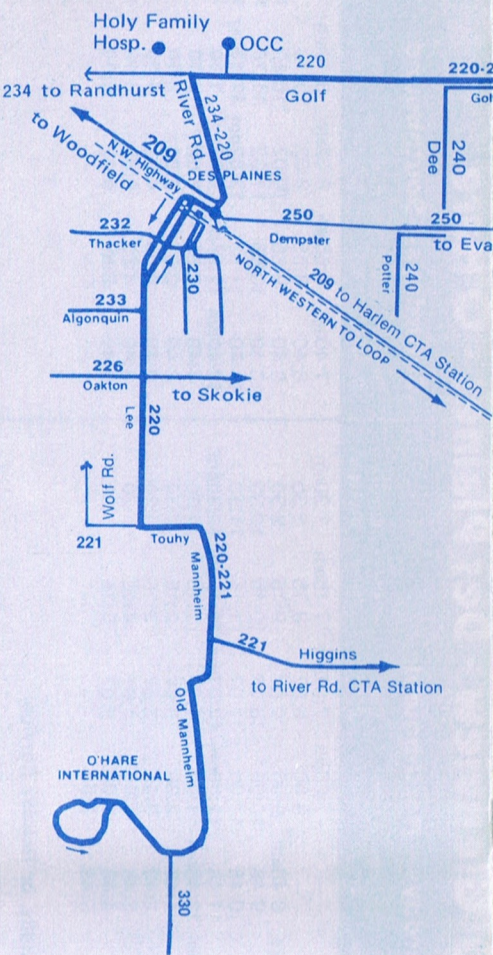

RTA Travel Information is a 24 hour facility. For better service, call during the off-peak hours.

In Chicago: 836-7000
In the suburbs toll free: 1-800-972-7000
(no holidays)

FARES & TRANSFERS

Regular Fare—Rt. 220

Schedule
Effective
AUGUST 27, 1984

220 220 220 220 220 220 220 220

Operated by NORTRAN

220 Glenview - Des Plaines - O'Hare

Weekdays—Northbound

O'Hare = 1 Lower	Touhy Lee	Des Plaines	Golf OCC	Golf Mill	Glenview Waukegan
—	—	—	—	—	—
—	—	*4:45am	+4:52am	4:59am	—
—	—	*5:15	+5:22	5:29	—
—	—	*5:30	+5:37	5:45	—
—	—	6:00	+6:07	6:15	6:30
—	—	6:10P	—	6:25	—
—	—	6:30	6:37	6:45	7:00
—	—	6:40P	—	6:55	—
6:35am	6:48am	7:00	7:07	7:15	7:30
7:05	7:18	7:30	7:37	7:45	8:00
7:35	7:48	8:00	8:07	8:15	8:30
8:05	8:18	8:30	—	—	—
8:35	8:48	9:00	9:07	9:15	9:30
9:35	9:48	10:00	10:07	10:15	10:30
10:35	10:48	11:00	11:07	11:15	11:30
11:35	11:48	12:00pm	12:07pm	12:15pm	12:30pm
12:35pm	12:48pm	1:00	1:07	1:15	1:30
1:35	1:48	2:00	2:07	2:15	2:30
—	—	—	—	—	—
2:35	2:48	3:00	3:07	3:15	3:30
—	—	—	—	—	—
3:35	3:48	4:00	4:07	4:15	4:30
4:10	4:23	4:35	4:42	4:50	5:05
4:40	4:55	5:10	5:17	5:25	5:40
5:15	5:30	5:45	5:52	6:00	6:15
5:45	6:00	6:15	6:22	6:30	6:45
6:15	6:30	6:40	6:52	7:00	7:15
6:45	7:00	7:10	7:22	7:30	7:45

Saturdays—Southbound

Glenview Waukegan	Golf Mill	Golf OCC	Des Plaines	Touhy Lee	O'Hare = 1 Lower
7:40am	7:55am	8:02am	8:10am	8:20am	8:35am
8:40	8:55	9:02	9:10	9:20	9:35
9:40	9:55	10:02	10:10	10:20	10:35
10:40	10:55	11:02	11:10	11:20	11:35
11:40	11:55	12:02pm	12:10pm	12:20pm	12:35pm
12:40pm	12:55pm	1:02	1:10	1:20	1:35
1:40	1:55	2:02	2:10	2:20	2:35
2:40	2:55	3:02	3:10	3:20	3:35
3:40	3:55	4:02	4:10	4:20	4:35
4:40	4:55	5:02	5:10	5:20	5:35
5:40	5:55	6:02	6:10	—	—
—	—	—	—	—	—