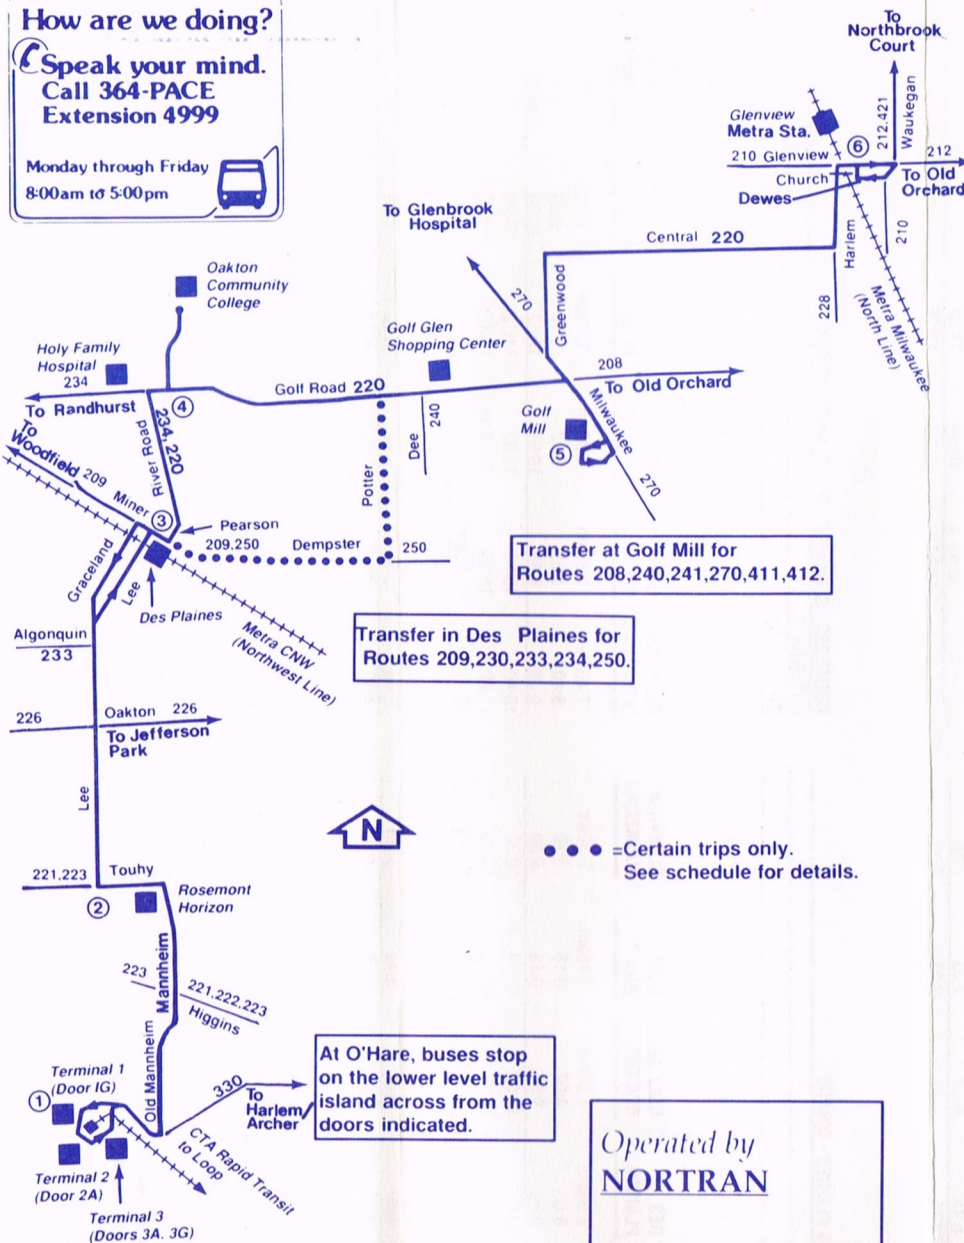

How are we doing?

Speak your mind.
Call 364-PACE
Extension 4999

Monday through Friday
8:00am to 5:00pm

Transfer at Golf Mill for
Routes 208,240,241,270,411,412.

Transfer in Des Plaines for
Routes 209,230,233,234,250.

At O'Hare, buses stop
on the lower level traffic
island across from the
doors indicated.

Operated by
NORTRAN

For lost and found
call 297-0135

- Need...
- transit information
 - bus and rail timetables
 - fare, monthly ticket or ticket-by-mail information?

ROUTE 220 GLENVIEW - DES PLAINES - O'HARE

**SATURDAYS
SOUTHBOUND**

⑥	⑤	④	③	②	①
GLENVIEW WAUKEGAN	GOLF MILL *	GOLF RD OCC ENT.	DES PLAINES	TOUHY LEE	O'HARE AIRPORT TERMINAL #1
7:40am	7:55am	8:02am	8:12am	8:20am	8:35am
8:40	8:55	9:02	9:12	9:20	9:35
9:40	9:55	10:02	10:12	10:20	10:35
10:40	10:55	11:02	11:12	11:20	11:35
11:40	11:55	12:02pm	12:12pm	12:20pm	12:35pm
12:40pm	12:55pm	1:02	1:12	1:20	1:35
1:40	1:55	2:02	2:12	2:20	2:35
2:40	2:55	3:02	3:12	3:20	3:35
3:40	3:55	4:02	4:12	4:20	4:35
4:40	4:55	5:02	5:12	5:20	5:35
5:40	5:55	6:02	6:10	-	-

* - Buses stop at J.C. Penney's South Entrance.

+ Trip does not pull into Oakton Community College.

P Via Potter - Dempster

No Sunday or Holiday Service.