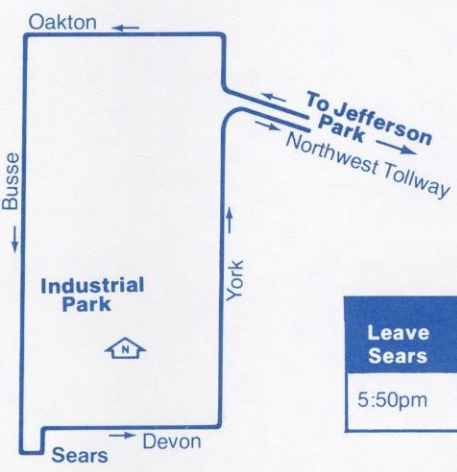

free

**New Service
April 10, 1978**

223 223 223 223 223 223

Leave Jeff Park	Arrive for Shift Starting at
6:35am	7:30am

Leave Estes & Elmhurst	Arrive Jeff Park
3:30pm	4:30pm

Leave Jeff Park	Arrive for Shift Starting at
7:05am	8:00am

Leave Greenleaf & Elmhurst	Arrive Jeff Park
4:00 pm	5:00 pm

Leave Industrial Park	Arrive for Shift Starting at
7:35am	8:30am

Leave Jeff Park	Arrive for Shift Starting at
8:10am	9:00am

Leave Oakton & Hamilton	Arrive Jeff Park
4:30pm	5:30pm

Leave Jeff Park	Arrive for Shift Starting at
8:10am	9:00am

Leave Sears	Arrive Jeff Park
5:50pm	6:30pm

Weekdays only. No Saturday, Sunday or holiday service.

Leave Jeff Park	Arrive for Shift Starting at
5:25am	6:00am

Leave Jet Die Casting	Arrive Jeff Park
2:05pm	2:35pm

Leave Jeff Park	Arrive for Shift Starting at
6:05am	7:00am

Operated by NORTRAN

For lost and found information call:

297-0135

Leave Oakton & Hamilton	Arrive Jeff Park
3:00 pm	4:00 pm