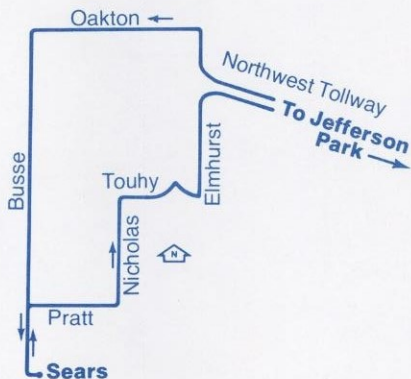

Leave Greenleaf & Elmhurst	Arrive Jeff Park
4:00 pm	5:00 pm

Leave Industrial Park	Arrive for Shift Starting at
7:35am	8:30am

Leave Jeff Park	Arrive for Shift Starting at
8:10am	9:00am

Leave Oakton & Hamilton	Arrive Jeff Park
4:30pm	5:30pm

Leave Jeff Park	Arrive for Shift Starting at
8:10am	9:00am

Leave Sears	Arrive Jeff Park
5:50pm	6:30pm

Weekdays only. No Saturday, Sunday or holiday service.

Leave Jeff Park	Arrive for Shift Starting at
5:25am	6:00am

Leave Jet Die Casting	Arrive Jeff Park
2:05pm	2:35pm

Leave Jeff Park	Arrive for Shift Starting at
6:05am	7:00am

Operated by NORTRAN

For lost and found information call:

297-0135

Leave Oakton & Hamilton	Arrive Jeff Park
3:00 pm	4:00 pm