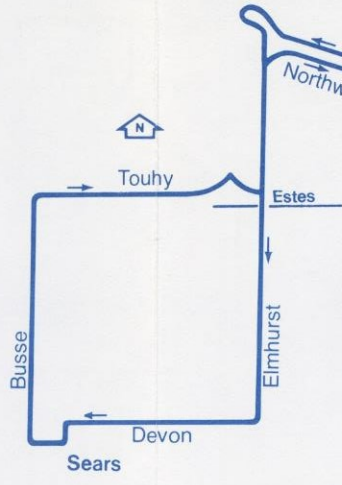

free

**New Service
April 10, 1978**

223 223 223 223 223 223

Leave Jeff Park	Arrive for Shift Starting at
6:35am	7:30am

Leave Estes & Elmhurst	Arrive Jeff Park
3:30pm	4:30pm

Leave Jeff Park	Arrive for Shift Starting at
7:05am	8:00am

Leave Greenleaf & Elmhurst	Arrive Jeff Park
4:00 pm	5:00 pm

Leave Industrial Park	Arrive for Shift Starting at
7:35am	8:30am

Leave Jeff Park	Arrive for Shift Starting at
8:10am	9:00am

Leave Oakton & Hamilton	Arrive Jeff Park
4:30pm	5:30pm

Leave Jeff Park	Arrive for Shift Starting at
8:10am	9:00am

Leave Sears	Arrive Jeff Park
5:50pm	6:30pm

Weekdays only. No Saturday, Sunday or holiday service.

Leave Jeff Park	Arrive for Shift Starting at
5:25am	6:00am

Leave Jet Die Casting	Arrive Jeff Park
2:05pm	2:35pm

Leave Jeff Park	Arrive for Shift Starting at
6:05am	7:00am

Operated by NORTRAN

For lost and found information call:

297-0135

Leave Oakton & Hamilton	Arrive Jeff Park
3:00 pm	4:00 pm