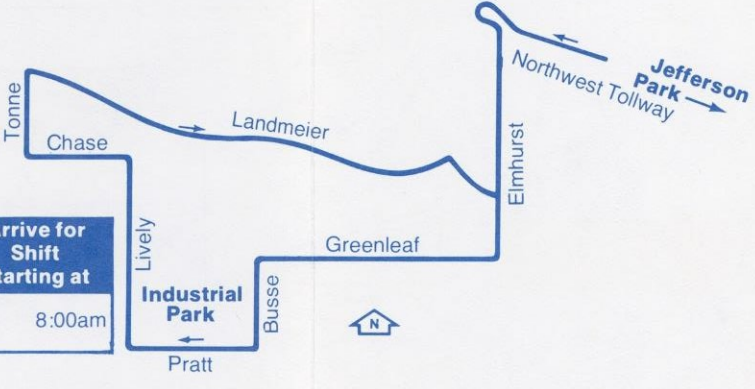

free

**New Service
April 10, 1978**

223 223 223 223 223 223

Leave Jeff Park	Arrive for Shift Starting at
6:35am	7:30am

Leave Estes & Elmhurst	Arrive Jeff Park
3:30pm	4:30pm

Leave Jeff Park	Arrive for Shift Starting at
7:05am	8:00am

Leave Greenleaf & Elmhurst	Arrive Jeff Park
4:00 pm	5:00 pm

Leave Industrial Park	Arrive for Shift Starting at
7:35am	8:30am

Leave Jeff Park	Arrive for Shift Starting at
8:10am	9:00am

Leave Oakton & Hamilton	Arrive Jeff Park
4:30pm	5:30pm

Leave Jeff Park	Arrive for Shift Starting at
8:10am	9:00am

Leave Sears	Arrive Jeff Park
5:50pm	6:30pm

Weekdays only. No Saturday, Sunday or holiday service.

Leave Jeff Park	Arrive for Shift Starting at
5:25am	6:00am

Leave Jet Die Casting	Arrive Jeff Park
2:05pm	2:35pm

Leave Jeff Park	Arrive for Shift Starting at
6:05am	7:00am

Operated by NORTRAN

For lost and found information call:

297-0135

Leave Oakton & Hamilton	Arrive Jeff Park
3:00 pm	4:00 pm