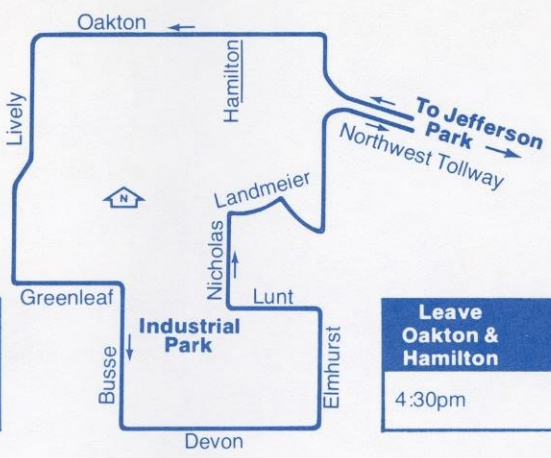

free

**New Service
April 10, 1978**

223 223 223 223 223 223

Leave Jeff Park	Arrive for Shift Starting at
6:35am	7:30am

Leave Estes & Elmhurst	Arrive Jeff Park
3:30pm	4:30pm

Leave Jeff Park	Arrive for Shift Starting at
7:05am	8:00am

Leave Greenleaf & Elmhurst	Arrive Jeff Park
4:00 pm	5:00 pm

Leave Industrial Park	Arrive for Shift Starting at
7:35am	8:30am

Leave Jeff Park	Arrive for Shift Starting at
8:10am	9:00am

Leave Oakton & Hamilton	Arrive Jeff Park
4:30pm	5:30pm

Leave Jeff Park	Arrive for Shift Starting at
8:10am	9:00am

Leave Sears	Arrive Jeff Park
5:50pm	6:30pm

Weekdays only. No Saturday, Sunday or holiday service.

Leave Jeff Park	Arrive for Shift Starting at
5:25am	6:00am

Leave Jet Die Casting	Arrive Jeff Park
2:05pm	2:35pm

Leave Jeff Park	Arrive for Shift Starting at
6:05am	7:00am

Operated by NORTRAN

For lost and found information call:

297-0135

Leave Oakton & Hamilton	Arrive Jeff Park
3:00 pm	4:00 pm