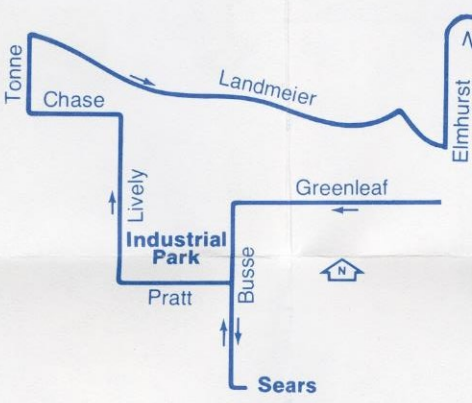

free

**New Service
April 10, 1978**

223 223 223 223 223 223

Leave Jeff Park	Arrive for Shift Starting at
6:35am	7:30am

Leave Estes & Elmhurst	Arrive Jeff Park
3:30pm	4:30pm

Leave Jeff Park	Arrive for Shift Starting at
7:05am	8:00am

Leave Greenleaf & Elmhurst	Arrive Jeff Park
4:00 pm	5:00 pm

Leave Industrial Park	Arrive for Shift Starting at
7:35am	8:30am

Leave Jeff Park	Arrive for Shift Starting at
8:10am	9:00am

Leave Oakton & Hamilton	Arrive Jeff Park
4:30pm	5:30pm

Leave Jeff Park	Arrive for Shift Starting at
8:10am	9:00am

Leave Sears	Arrive Jeff Park
5:50pm	6:30pm

Weekdays only. No Saturday, Sunday or holiday service.

Leave Jeff Park	Arrive for Shift Starting at
5:25am	6:00am

Leave Jet Die Casting	Arrive Jeff Park
2:05pm	2:35pm

Leave Jeff Park	Arrive for Shift Starting at
6:05am	7:00am

Operated by NORTRAN

For lost and found information call:

297-0135

Leave Oakton & Hamilton	Arrive Jeff Park
3:00 pm	4:00 pm