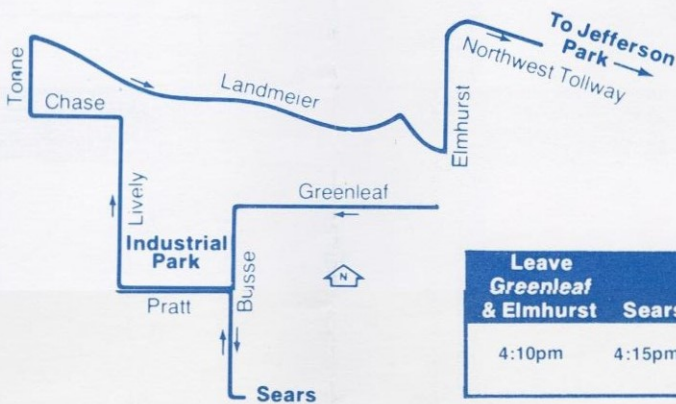

free

June 19, 1978

Regional
Transportation
Authority

223 223 223 223 223 223 223 223 223 223

Leave Jeff Park	Arrive for Shift Starting at
7:05am	8:00am

Leave Greenleaf & Elmhurst	Sears	Arrive Jeff Park
4:10pm	4:15pm	5:00 pm

Leave Jeff Park	Arrive for Shift Starting at
7:35am	8:30am

Leave Oakton & Hamilton	Sears	Arrive Jeff Park
4:30pm	4:45pm	5:30pm

Leave Jeff Park	Arrive for Shift Starting at
8:10am	9:00am

Leave Oakton & Hamilton	Sears	Arrive Jeff Park
5:30pm	5:50pm	6:30pm

Weekdays only. No Saturday, Sunday or holiday service.

Operated by NORTAN

For lost and found information call:
297-0135

Leave Jeff Park	Arrive for Shift Starting at
5:30am	6:00am and 6:30am

Leave Jet Die Casting	Arrive Jeff Park
2:35pm	2:55pm

Leave Jeff Park	Arrive for Shift Starting at
6:05am	7:00am

Leave Oakton & Hamilton	Leave Sears	Arrive Jeff Park
3:00 pm	3:15pm	4:00 pm

Leave Jeff Park	Arrive for Shift Starting at
6:35am	7:30am

Leave Oakton & Hamilton	Leave Sears	Arrive Jeff Park
3:35pm	3:45pm	4:30pm