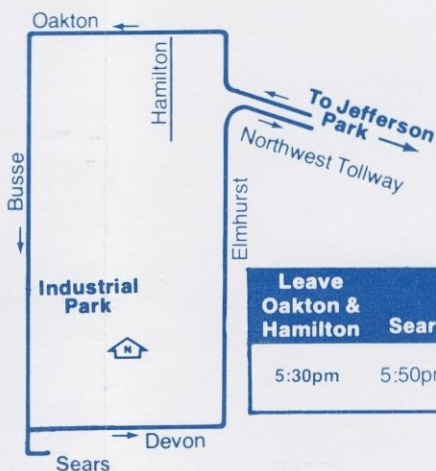

free

June 19, 1978

Regional
Transportation
Authority

223 223 223 223 223 223 223 223 223 223

Leave Jeff Park	Arrive for Shift Starting at
7:05am	8:00am

Leave Greenleaf & Elmhurst	Sears	Arrive Jeff Park
4:10pm	4:15pm	5:00 pm

Leave Jeff Park	Arrive for Shift Starting at
7:35am	8:30am

Leave Oakton & Hamilton	Sears	Arrive Jeff Park
4:30pm	4:45pm	5:30pm

Leave Jeff Park	Arrive for Shift Starting at
8:10am	9:00am

Leave Oakton & Hamilton	Sears	Arrive Jeff Park
5:30pm	5:50pm	6:30pm

Weekdays only. No Saturday, Sunday or holiday service.

Operated by NORTAN

For lost and found information call:
297-0135

Leave Jeff Park	Arrive for Shift Starting at
5:30am	6:00am and 6:30am

Leave Jet Die Casting	Arrive Jeff Park
2:35pm	2:55pm

Leave Jeff Park	Arrive for Shift Starting at
6:05am	7:00am

Leave Oakton & Hamilton	Leave Sears	Arrive Jeff Park
3:00 pm	3:15pm	4:00 pm

Leave Jeff Park	Arrive for Shift Starting at
6:35am	7:30am

Leave Oakton & Hamilton	Leave Sears	Arrive Jeff Park
3:35pm	3:45pm	4:30pm