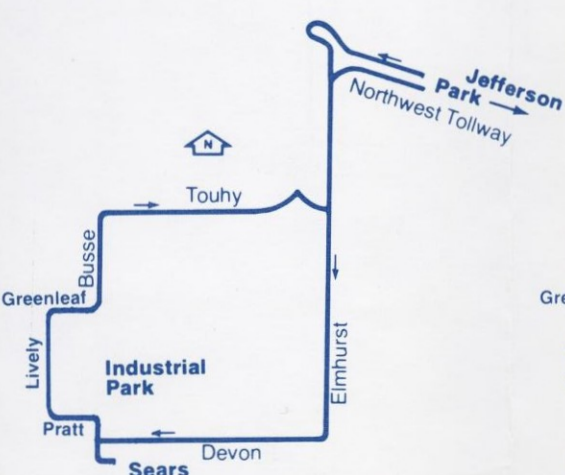

free

June 19, 1978

Regional
Transportation
Authority

223 223 223 223 223 223 223 223 223 223

Leave Jeff Park	Arrive for Shift Starting at
7:05am	8:00am

Leave Greenleaf & Elmhurst	Sears	Arrive Jeff Park
4:10pm	4:15pm	5:00 pm

Leave Jeff Park	Arrive for Shift Starting at
7:35am	8:30am

Leave Oakton & Hamilton	Sears	Arrive Jeff Park
4:30pm	4:45pm	5:30pm

Leave Jeff Park	Arrive for Shift Starting at
8:10am	9:00am

Leave Oakton & Hamilton	Sears	Arrive Jeff Park
5:30pm	5:50pm	6:30pm

Weekdays only. No Saturday, Sunday or holiday service.

Operated by NORTAN

For lost and found information call:
297-0135

Leave Jeff Park	Arrive for Shift Starting at
5:30am	6:00am and 6:30am

Leave Jet Die Casting	Arrive Jeff Park
2:35pm	2:55pm

Leave Jeff Park	Arrive for Shift Starting at
6:05am	7:00am

Leave Oakton & Hamilton	Leave Sears	Arrive Jeff Park
3:00 pm	3:15pm	4:00 pm

Leave Jeff Park	Arrive for Shift Starting at
6:35am	7:30am

Leave Oakton & Hamilton	Leave Sears	Arrive Jeff Park
3:35pm	3:45pm	4:30pm