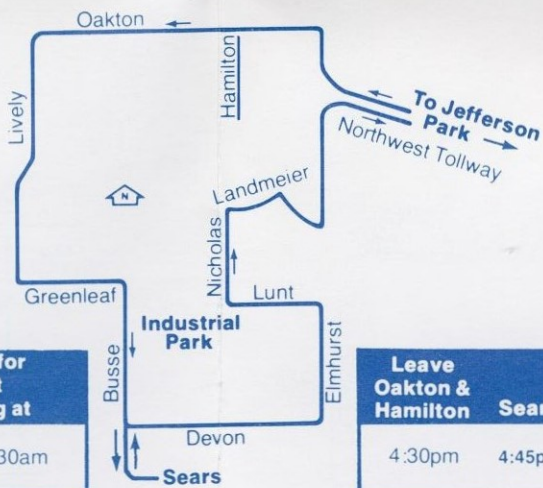

free

June 19, 1978

Regional
Transportation
Authority

223 223 223 223 223 223 223 223 223 223

Leave Jeff Park	Arrive for Shift Starting at
7:05am	8:00am

Leave Greenleaf & Elmhurst	Sears	Arrive Jeff Park
4:10pm	4:15pm	5:00 pm

Leave Jeff Park	Arrive for Shift Starting at
7:35am	8:30am

Leave Oakton & Hamilton	Sears	Arrive Jeff Park
4:30pm	4:45pm	5:30pm

Leave Jeff Park	Arrive for Shift Starting at
8:10am	9:00am

Leave Oakton & Hamilton	Sears	Arrive Jeff Park
5:30pm	5:50pm	6:30pm

Weekdays only. No Saturday, Sunday or holiday service.

Operated by NORTAN

For lost and found information call:
297-0135

Leave Jeff Park	Arrive for Shift Starting at
5:30am	6:00am and 6:30am

Leave Jet Die Casting	Arrive Jeff Park
2:35pm	2:55pm

Leave Jeff Park	Arrive for Shift Starting at
6:05am	7:00am

Leave Oakton & Hamilton	Leave Sears	Arrive Jeff Park
3:00 pm	3:15pm	4:00 pm

Leave Jeff Park	Arrive for Shift Starting at
6:35am	7:30am

Leave Oakton & Hamilton	Leave Sears	Arrive Jeff Park
3:35pm	3:45pm	4:30pm