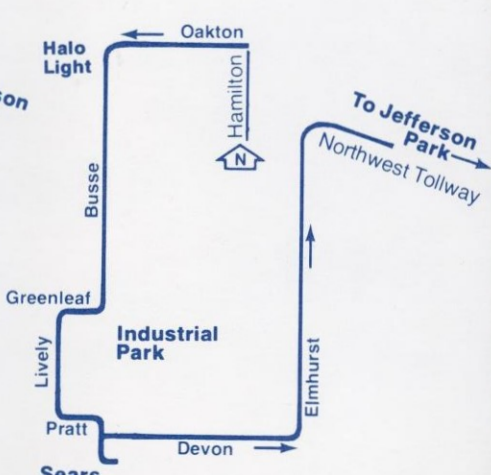

free

June 19, 1978

Regional
Transportation
Authority

223 223 223 223 223 223 223 223 223 223

Leave Jeff Park	Arrive for Shift Starting at
7:05am	8:00am

Leave Greenleaf & Elmhurst	Sears	Arrive Jeff Park
4:10pm	4:15pm	5:00 pm

Leave Jeff Park	Arrive for Shift Starting at
7:35am	8:30am

Leave Oakton & Hamilton	Sears	Arrive Jeff Park
4:30pm	4:45pm	5:30pm

Leave Jeff Park	Arrive for Shift Starting at
8:10am	9:00am

Leave Oakton & Hamilton	Sears	Arrive Jeff Park
5:30pm	5:50pm	6:30pm

Weekdays only. No Saturday, Sunday or holiday service.

Operated by NORTAN

For lost and found information call:
297-0135

Leave Jeff Park	Arrive for Shift Starting at
5:30am	6:00am and 6:30am

Leave Jet Die Casting	Arrive Jeff Park
2:35pm	2:55pm

Leave Jeff Park	Arrive for Shift Starting at
6:05am	7:00am

Leave Oakton & Hamilton	Leave Sears	Arrive Jeff Park
3:00 pm	3:15pm	4:00 pm

Leave Jeff Park	Arrive for Shift Starting at
6:35am	7:30am

Leave Oakton & Hamilton	Leave Sears	Arrive Jeff Park
3:35pm	3:45pm	4:30pm