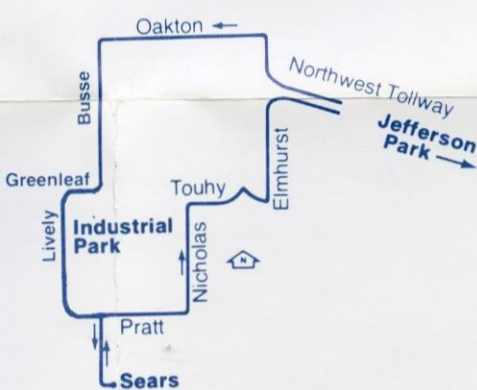

Leave Jeff Park	Arrive for Shift Starting at
7:35am	8:30am

Leave Oakton & Hamilton	Sears	Arrive Jeff Park
4:30pm	4:45pm	5:30pm

Leave Jeff Park	Arrive for Shift Starting at
8:10am	9:00am

Leave Oakton & Hamilton	Sears	Arrive Jeff Park
5:30pm	5:50pm	6:30pm

Weekdays only. No Saturday, Sunday or holiday service.

Operated by NORTAN

For lost and found information call:
297-0135

Leave Jeff Park	Arrive for Shift Starting at
5:30am	6:00am and 6:30am

Leave Jet Die Casting	Arrive Jeff Park
2:35pm	2:55pm

Leave Jeff Park	Arrive for Shift Starting at
6:05am	7:00am

Leave Oakton & Hamilton	Leave Sears	Arrive Jeff Park
3:00 pm	3:15pm	4:00 pm

Leave Jeff Park	Arrive for Shift Starting at
6:35am	7:30am

Leave Oakton & Hamilton	Leave Sears	Arrive Jeff Park
3:35pm	3:45pm	4:30pm