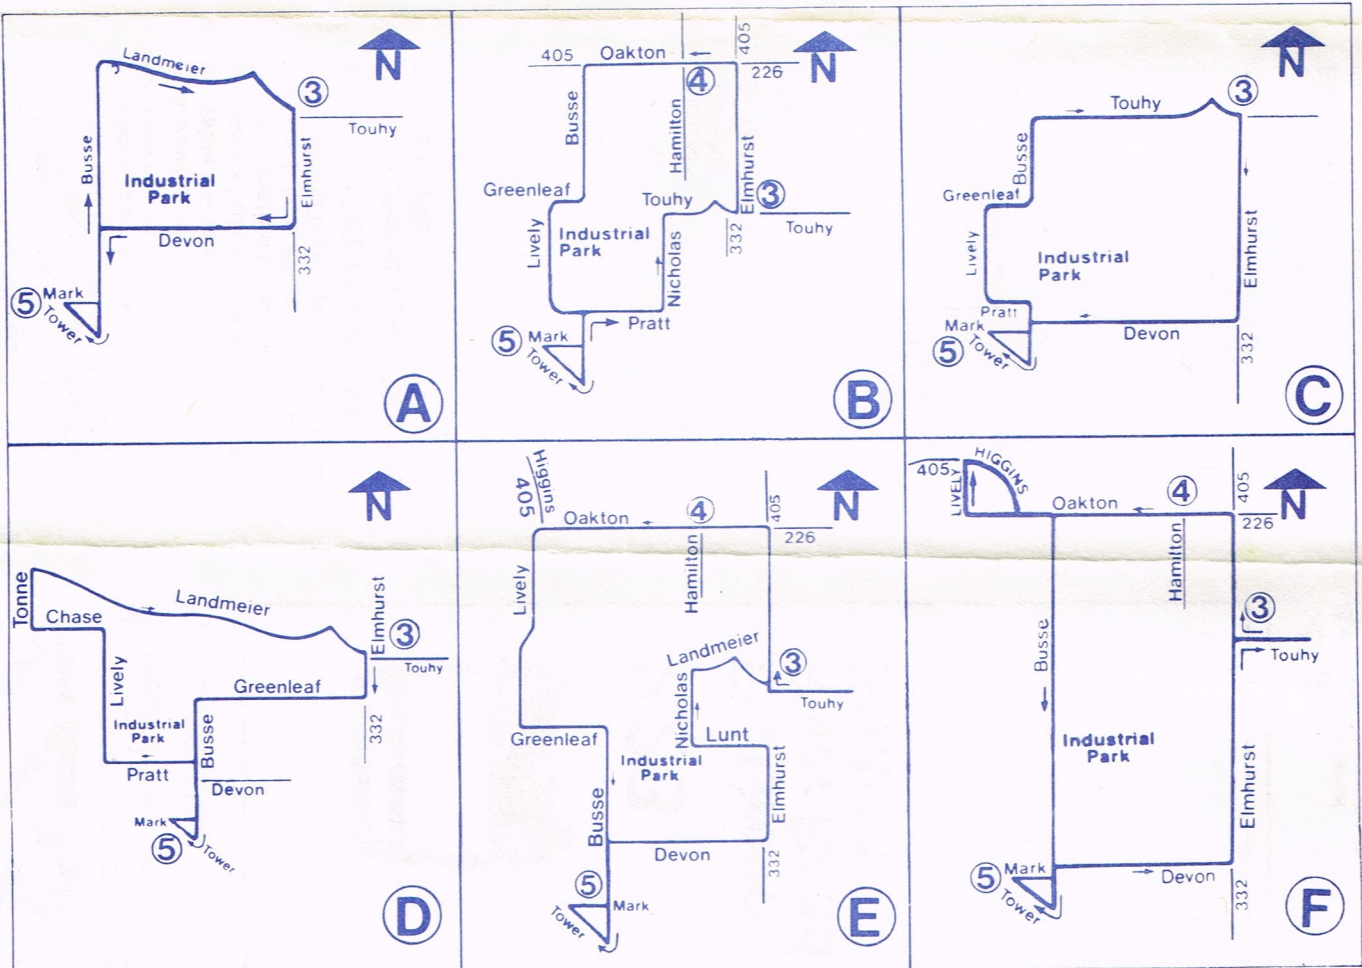

223

Revised Service
March 26, 1984

223

Elk Grove-River Road Station

ROUTE 223 ELK GROVE-RIVER ROAD STATION

AM

WEEKDAY

①	②	③	SEE MAPS BELOW & OTHER SIDE	⑤	③	②	①
River Road Station	Touhy Lee	Touhy Elmhurst		Mark Tower	Touhy Elmhurst	Touhy Lee	River Road Station
5:35am	5:45am	5:52am	A	6:04am	6:08am	6:15am	6:25am
6:05	6:15	6:22	B	6:40	6:44	6:51	7:01
6:35	6:45	6:52	C	7:00	7:09	7:16	7:26
7:05	7:15	7:22	D	7:28	7:40	7:47	7:57
7:35	7:45	7:52	E	8:05	8:10	8:17	8:27
8:10	8:20	8:27	F	8:40	8:44	8:51	9:01

WEEKDAY

PM

①	②	③	④	SEE MAPS BELOW & OTHER SIDE	⑤	③	②	①
River Road Station	Touhy Lee	Touhy Elmhurst	Oakton Hamilton		Mark Tower	Touhy Elmhurst	Touhy Lee	River Road Station
-	-	-	-	-	-	*2:38pm	2:45pm	2:55pm
-	-	-	3:00pm	G	3:15pm	3:20	3:27	3:37
3:05pm	3:15pm	3:22pm	3:35	H	3:45	3:50	3:57	4:07
3:40	3:50	3:57	-	I	4:15	4:25	4:32	4:42
4:10	4:20	4:27	4:30	E	4:45	4:50	4:57	5:07
5:00	5:10	5:17	5:30	F	5:50	5:55	6:02	6:12

* - Leaves Jet Die Casting at 2:35pm.

①-⑤=time points. See maps for locations. Bus will also stop at any intersection along the route where it is safe to do so.