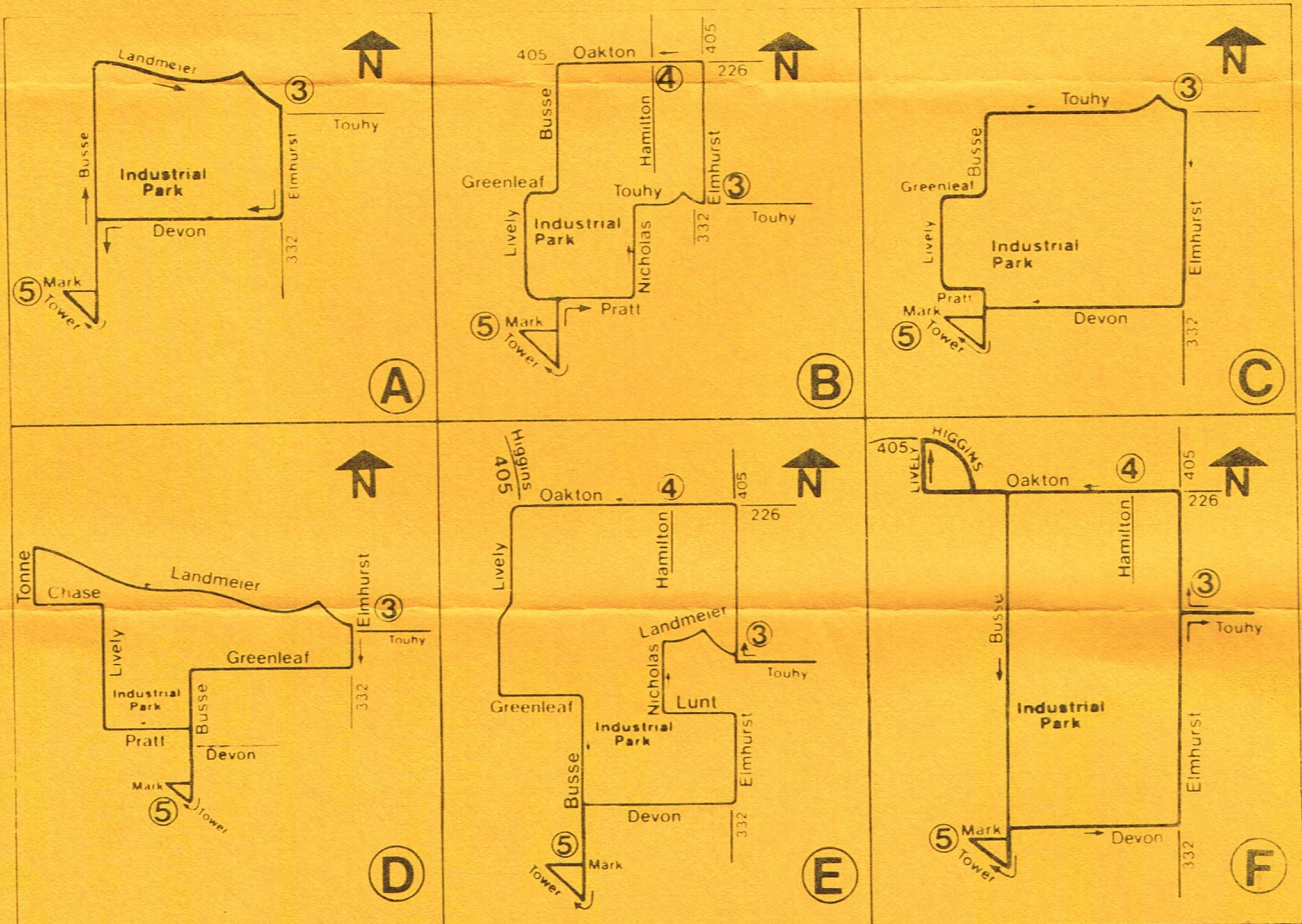

223

Elk Grove - River Road Station

Serving

- Elk Grove Village Industrial Park
- River Road Rapid Transit Station

Revised Service August 27, 1984

ROUTE 223 ELK GROVE-RIVER ROAD STATION

AM

WEEKDAY

①	②	③	SEE MAPS BELOW & OTHER SIDE	⑤	③	②	①
River Road Station	Touhy Lee	Touhy Elmhurst		Mark Tower	Touhy Elmhurst	Touhy Lee	River Road Station
5:35am	5:40am	5:47am	A	5:59am	6:03am	6:10am	6:20am
5:50	6:00	6:07	B	6:25	6:29	-	-
6:05	6:15	6:22	B	6:40	6:44	6:51	7:01
6:35	6:45	6:52	C	7:00	7:09	7:16	7:26
7:05	7:15	7:22	D	7:28	7:40	7:47	7:57
7:35	7:45	7:52	E	8:05	8:10	8:17	8:27
8:10	8:20	8:27	F	8:40	8:44	8:51	9:01

PM

WEEKDAY

①	②	③	④	SEE MAPS BELOW & OTHER SIDE	⑤	③	②	①
River Road Station	Touhy Lee	Touhy Elmhurst	Oakton Hamilton		Mark Tower	Touhy Elmhurst	Touhy Lee	River Road Station
-	-	-	-	-	-	*2:38pm	2:45pm	2:55pm
-	-	-	3:00pm	G	3:15pm	3:20	3:27	3:37
3:05pm	3:15pm	3:22pm	3:30	H	3:45	3:50	3:57	4:07
3:40	3:50	3:57	-	I	4:15	4:25	4:32	4:42
4:10	4:20	4:27	4:30	J	4:45	4:50	4:57	5:07
5:00	5:10	5:17	5:30	F	5:50	5:55	6:02	6:12
5:30	5:40	5:47	5:49T	-	-	-	-	-
6:15	6:25	6:32	6:34T	-	-	-	-	-

* - Leaves Jet Die Casting at 2:35pm.
T - Oakton/Elmhurst only.
No Saturday, Sunday or holiday service.

①-⑤=time points. See maps for locations. Bus will also stop at any intersection along the route where it is safe to do so.