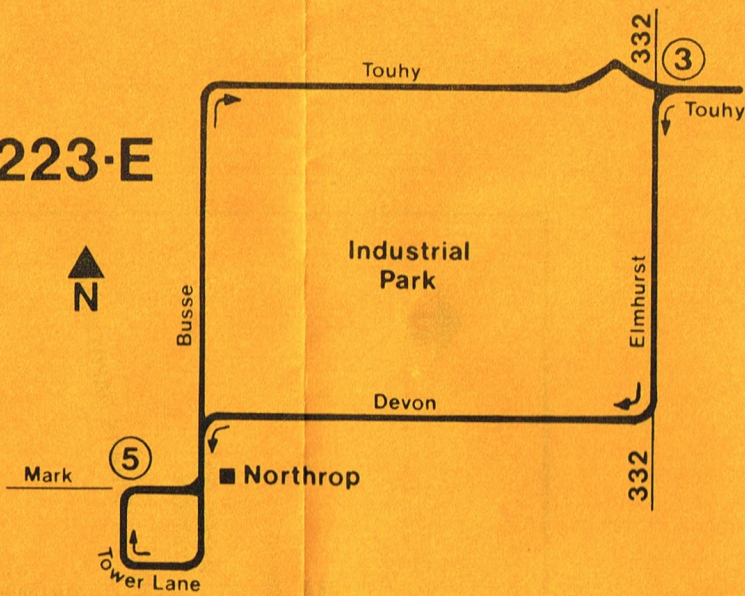

223-E

223-W

Operated by  
**Nortran**  
  
 For lost and found  
 call 297-0135

Pace  
 is interested in hearing your  
 Comments  
 Compliments  
 or Complaints  
 364-7223  
 Monday-Friday 8:00am-4:30pm

AM

WEEKDAY

1	2	3	SEE MAPS BELOW AND OTHER SIDE	5	3	2	1
RIVER ROAD STATION	TOUHY LEE	TOUHY ELMHURST		MARK TOWER	TOUHY ELMHURST	TOUHY LEE	RIVER ROAD STATION
5:35am	5:45am	5:52am	E	6:02am	6:12am	6:19am	6:29am
5:55	6:05	6:12	W	6:32	6:47	6:54	7:04
6:15	6:25	6:32	E	6:42	6:52	6:59	7:09
6:35	6:45	6:52	W	7:12	7:27	-	-
6:55	7:05	7:12	E	7:22	7:32	7:39	7:49
7:15	7:25	7:32	W	7:52	8:07	-	-
7:35	7:45	7:52	E	8:02	8:12	8:19	8:29
7:55	8:05	8:12	W	8:32	8:47	8:54	9:04

PM

WEEKDAY

1	2	3	SEE MAPS BELOW AND OTHER SIDE	4	5	3	2	1
RIVER ROAD STATION	TOUHY LEE	TOUHY ELMHURST		OAKTON HAMILTON	MARK TOWER	TOUHY ELMHURST	TOUHY LEE	RIVER ROAD STATION
-	-	3:00pm	E	-	3:10pm	3:23pm	3:30pm	3:40pm
3:15pm	3:25pm	3:32	E	-	3:42	3:55	4:02	4:12
-	-	-	W	3:35pm	3:52	4:12	4:19	4:29
3:45	3:55	4:02	W	4:07	4:24	4:44	4:51	5:01
4:15	4:25	4:32	E	-	4:42	4:55	5:02	5:12
4:35	4:45	4:52	W	4:57	5:14	5:34	5:41	5:51
5:10	5:20	5:27	W	5:32	5:49	6:09	6:16	6:26
5:30	5:40	5:47 T	-	-	-	-	-	-
6:05	6:15	6:22 T	-	-	-	-	-	-

T - Continues to Oakton & Elmhurst.  
No service Saturdays, Sundays or Holidays.