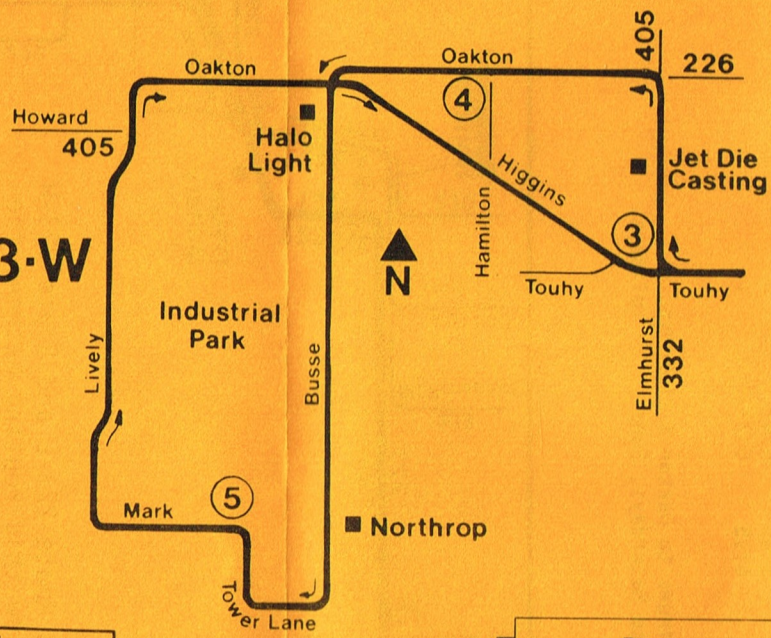

223-E

223-W

Operated by  
**Nortran**  
  
 For lost and found  
 call 297-0135

Pace  
 is interested in hearing your  
 Comments  
 Compliments  
 or Complaints  
 364-7223  
 Monday-Friday 8:00am-4:30pm

AM

WEEKDAY

1	2	3	SEE MAPS BELOW AND OTHER SIDE	5	3	2	1
RIVER ROAD STATION	TOUHY LEE	TOUHY ELMHURST		MARK TOWER	TOUHY ELMHURST	TOUHY LEE	RIVER ROAD STATION
5:35am	5:45am	5:52am	E	6:02am	6:12am	6:19am	6:29am
5:55	6:05	6:12	W	6:32	6:47	6:54	7:04
6:15	6:25	6:32	E	6:42	6:52	6:59	7:09
6:35	6:45	6:52	W	7:12	7:27	-	-
6:55	7:05	7:12	E	7:22	7:32	7:39	7:49
7:15	7:25	7:32	W	7:52	8:07	-	-
7:35	7:45	7:52	E	8:02	8:12	8:19	8:29
7:55	8:05	8:12	W	8:32	8:47	8:54	9:04

PM

WEEKDAY

1	2	3	SEE MAPS BELOW AND OTHER SIDE	4	5	3	2	1
RIVER ROAD STATION	TOUHY LEE	TOUHY ELMHURST		OAKTON HAMILTON	MARK TOWER	TOUHY ELMHURST	TOUHY LEE	RIVER ROAD STATION
-	-	3:00pm	E	-	3:10pm	3:23pm	3:30pm	3:40pm
3:15pm	3:25pm	3:32	E	-	3:42	3:55	4:02	4:12
-	-	-	W	3:35pm	3:52	4:12	4:19	4:29
3:45	3:55	4:02	W	4:07	4:24	4:44	4:51	5:01
4:15	4:25	4:32	E	-	4:42	4:55	5:02	5:12
4:35	4:45	4:52	W	4:57	5:14	5:34	5:41	5:51
5:10	5:20	5:27	W	5:32	5:49	6:09	6:16	6:26
5:30	5:40	5:47 T	-	-	-	-	-	-
6:05	6:15	6:22 T	-	-	-	-	-	-

T - Continues to Oakton & Elmhurst.  
No service Saturdays, Sundays or Holidays.