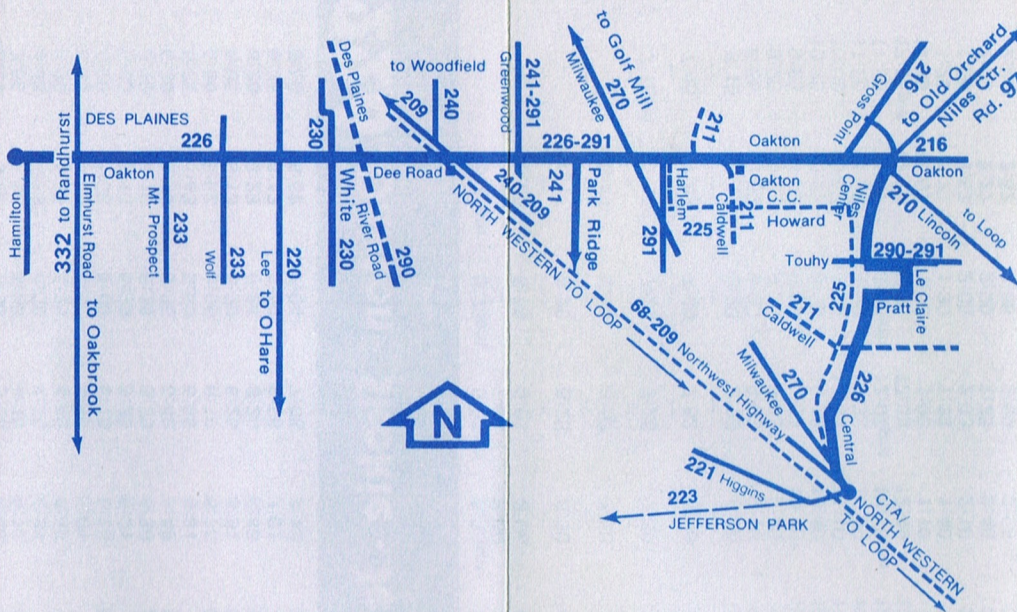

FARES & TRANSFERS

REGULAR FARE — RT. 225. 226

ADULT 60¢
RTA Transfer 10¢

SENIOR CITIZENS, HANDICAPPED
(with RTA card) 25¢
RTA Transfer 5¢

STUDENTS (with NORTRAN card) 25¢
RTA Transfer 5¢

Adults showing monthly railroad ticket,
going to or from Railroad Stations. 35¢
Adults with Railroad ticket purchasing
RTA transfer. 70¢

The RTA Transfer

RTA transfers are valid until the time punched on them (usually two to four hours). Until that time you can ride in any direction, from route to route and from RTA System to RTA System.

You need an RTA transfer to go from a LOCAL to a SUBURBAN ROUTE, or vice versa. They are accepted on CTA buses and trains, and on WILBUS, WEST TOWNS, and other RTA routes. COMMUTER RAIL LINES (C&NW or Milwaukee Rd.) do not accept them.

CTA Transfer

If your trip starts in Chicago, you may use your CTA transfer—which is valid for three hours from the time punched—to ride a NORTRAN or RTA bus.

RTA Travel Information is a 24 hour facility.
For better service, call during the off-peak hours.

In Chicago:
836-7000
In the suburbs
toll free:
800-972-7000

Connections can be made at
Jefferson Park to these services:

CTA Route 40	O'Hare Express
Route 56	Milwaukee Avenue
Route 56A	North Milwaukee Avenue
Route 64	Foster/Lawrence
Route 68	Northwest Highway
Route 69	Cumberland Express
Route 81	Lawrence Avenue
Route 85	Central Avenue
Route 85A	Central Avenue North
Route 88	Higgins
Route 92	Foster Avenue

Rapid Transit Greyhound

NORTRAN
ROUTE 223 Elk Grove Village