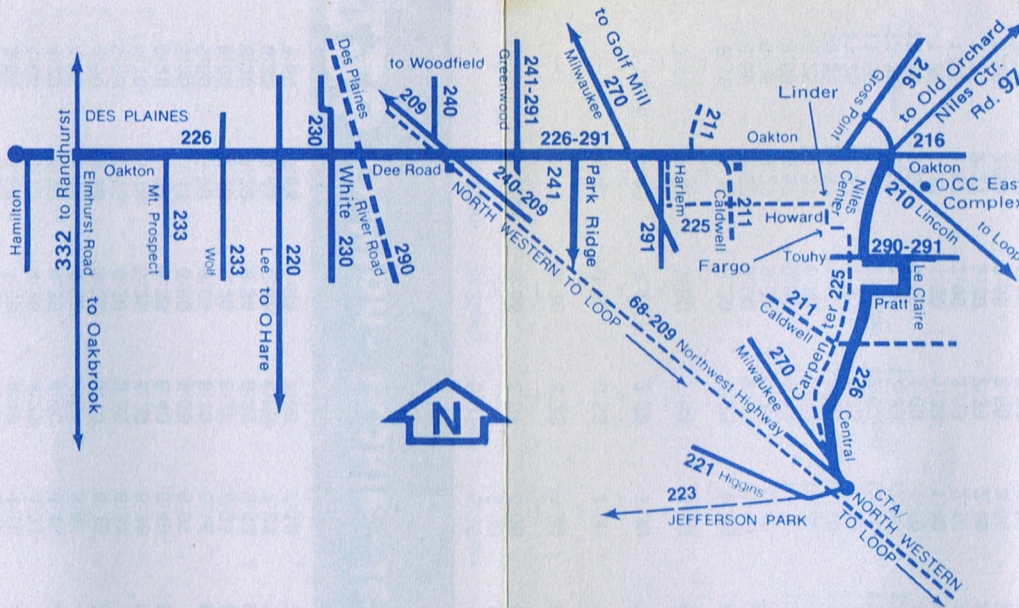

The RTA Transfer

RTA transfers are valid until the time punched on them (usually two to four hours). Until that time you can ride in any direction, from route to route and from RTA System to RTA System.

CTA Transfer

If your trip starts in Chicago, you may use your CTA transfer—which is valid for three hours from the time punched—to ride a NORTRAN or RTA bus.

Fares are subject to change.

RTA Travel Information is a 24 hour facility.
For better service, call during the off-peak hours.

In Chicago:
836-7000
In the suburbs
toll free:
800-972-7000

Route 225 travels Milwaukee - Central (Carpenter) - Fargo - Linder - Howard - Harlem - Oakton.

**EXACT CHANGE REQUIRED
DRIVER HAS NO CHANGE**

Operated by NORTRAN
For lost-and-found items call 297-0135

225 Jefferson Park - Howard Industrial Area

WEEKDAYS — WESTBOUND — AM ONLY

WEEKDAYS — EASTBOUND — PM ONLY

Jefferson Park	Central Devon	Carpenter Touhy	Howard Lehigh	Howard Harlem	Harlem Howard	Howard Lehigh	Carpenter Touhy	Central Devon	Jefferson Park	
6:05am	6:13am	6:16am	6:20am	6:24am	—	3:35pm	3:38pm	3:42pm	3:46pm	3:55pm
6:35	6:43	6:46	6:50	6:54	—	4:05	4:08	4:12	4:16	4:25
7:05	7:13	7:16	7:20	7:24	—	4:35	4:38	4:42	4:46	4:55
7:35	7:43	7:46	7:50	7:54	—	5:05	5:08	5:12	5:16	5:25
8:05	8:13	8:16	8:20	8:24	—	5:35	5:38	5:42	5:46	5:55
8:35	8:43	8:46	8:50	8:54	—	6:05	6:08	6:12	6:16	6:25
9:05	9:13	9:16	9:20	9:24	—	—	—	—	—	—