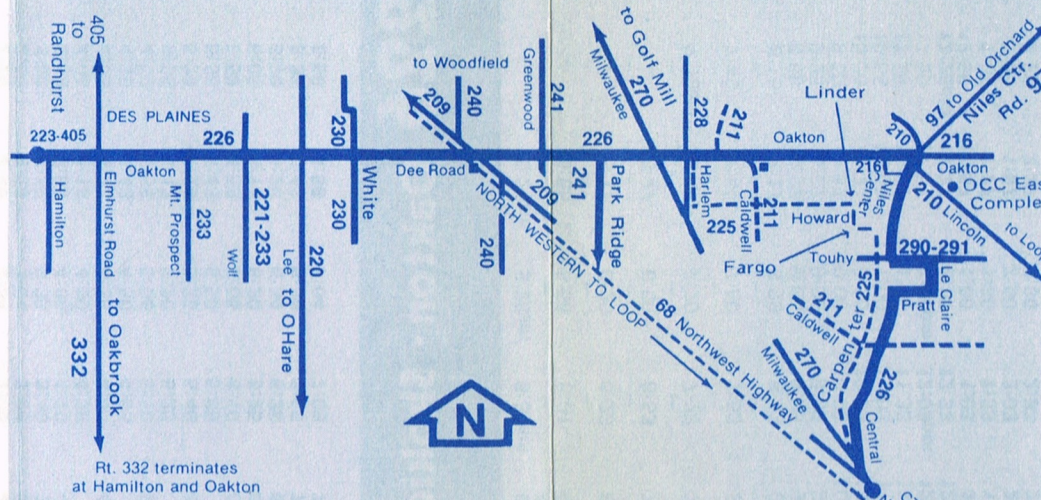

The RTA Transfer

RTA transfers are valid for two hours from the time it is issued. Until that time you can ride in any direction, from route to route and from RTA system to RTA System.

You need an RTA transfer to go from a LOCAL to a SUBURBAN ROUTE, or vice versa. They are accepted on CTA buses and trains, and on WILBUS, WEST TOWNS, and other RTA routes. COMMUTER RAIL LINES (C&NW or Milwaukee Rd.) do not accept them.

CTA Transfer

If your trip starts in Chicago, you may use your CTA transfer—which is valid for two hours from the time punched—to ride a NORTRAN or RTA bus.

Fares are subject to change.

RTA Travel Information is a 24 hour facility.
For better service, call during the off-peak hours.
(closed on major holidays)

In Chicago:
836-7000

In the suburbs
toll free:
1-800-972-7000

Rt. 332 terminates at Hamilton and Oakton

Route 225 travels Milwaukee - Central (Carpenter) - Fargo - Linder - Howard - Harlem - Oakton.

EXACT CHANGE REQUIRED
DRIVER HAS NO CHANGE

225 Jefferson Park - Howard Industrial Area

WEEKDAYS — WESTBOUND — AM ONLY

WEEKDAYS — EASTBOUND — PM ONLY

Jefferson Park	Central Devon	Carpenter Touhy	Howard Lehigh	Howard Harlem
6:05am	6:13am	6:16am	6:20am	6:24am
6:35	6:43	6:46	6:50	6:54
7:05	7:13	7:16	7:20	7:24
7:35	7:43	7:46	7:50	7:54
8:05	8:13	8:16	8:20	8:24
8:35	8:43	8:46	8:50	8:54
9:05	9:13	9:16	9:20	9:24