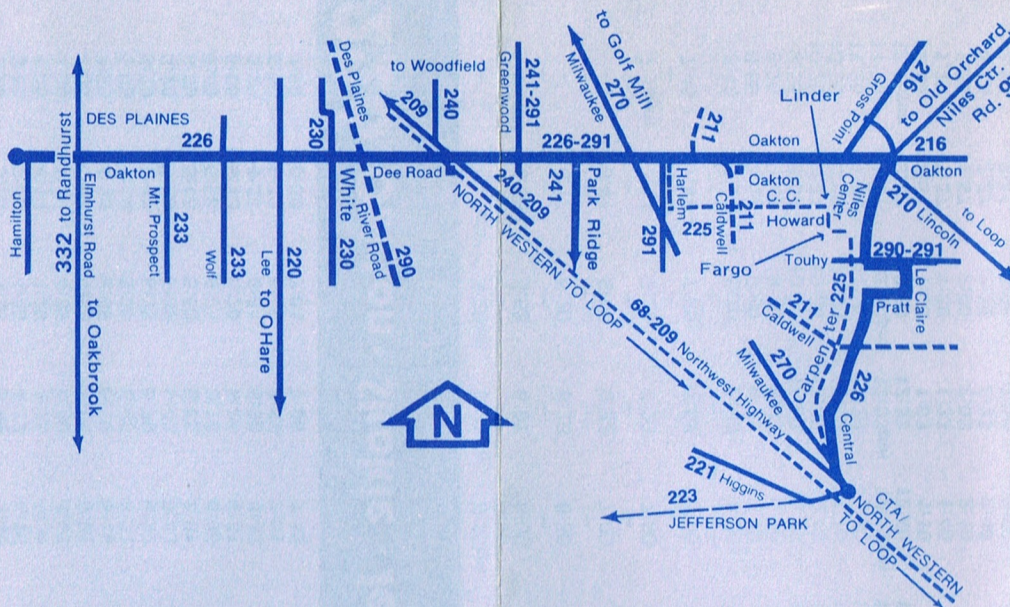

FARES & TRANSFERS

REGULAR FARE — RT. 225. 226

ADULT 60¢
RTA Transfer 10¢

SENIOR CITIZENS, HANDICAPPED (with RTA card) 25¢
RTA Transfer 5¢

STUDENTS (with NORTRAN card) 25¢
RTA Transfer 5¢

Adults showing monthly railroad ticket, going to or from Railroad Stations. 35¢
Adults with Railroad ticket purchasing RTA transfer. 70¢

The RTA Transfer

RTA transfers are valid until the time punched on them (usually two to four hours). Until that time you can ride in any direction, from route to route and from RTA System to RTA System.

You need an RTA transfer to go from a LOCAL to a SUBURBAN ROUTE, or vice versa. They are accepted on CTA buses and trains, and on WILBUS, WEST TOWNS, and other RTA routes. COMMUTER RAIL LINES (C&NW or Milwaukee Rd.) do not accept them.

CTA Transfer

If your trip starts in Chicago, you may use your CTA transfer—which is valid for three hours from the time punched—to ride a NORTRAN or RTA bus.

RTA Travel Information is a 24 hour facility.
For better service, call during the off-peak hours.

In Chicago:
836-7000
In the suburbs
toll free:
800-972-7000

Route 225 travels Milwaukee - Central (Carpenter) - Fargo - Linder - Howard - Harlem - Oakton.

**EXACT CHANGE REQUIRED
DRIVER HAS NO CHANGE**

Connections can be made at Jefferson Park to these services:

CTA Route 40	O'Hare Express
Route 56	Milwaukee Avenue
Route 56A	North Milwaukee Avenue
Route 64	Foster/Lawrence
Route 68	Northwest Highway
Route 69	Cumberland Express
Route 81	Lawrence Avenue
Route 85	Central Avenue
Route 85A	Central Avenue North
Route 88	Higgins
Route 92	Foster Avenue

Rapid Transit Greyhound

NORTRAN
ROUTE 223 Elk Grove Village

Operated by NORTRAN
For lost-and-found items call 297-0135