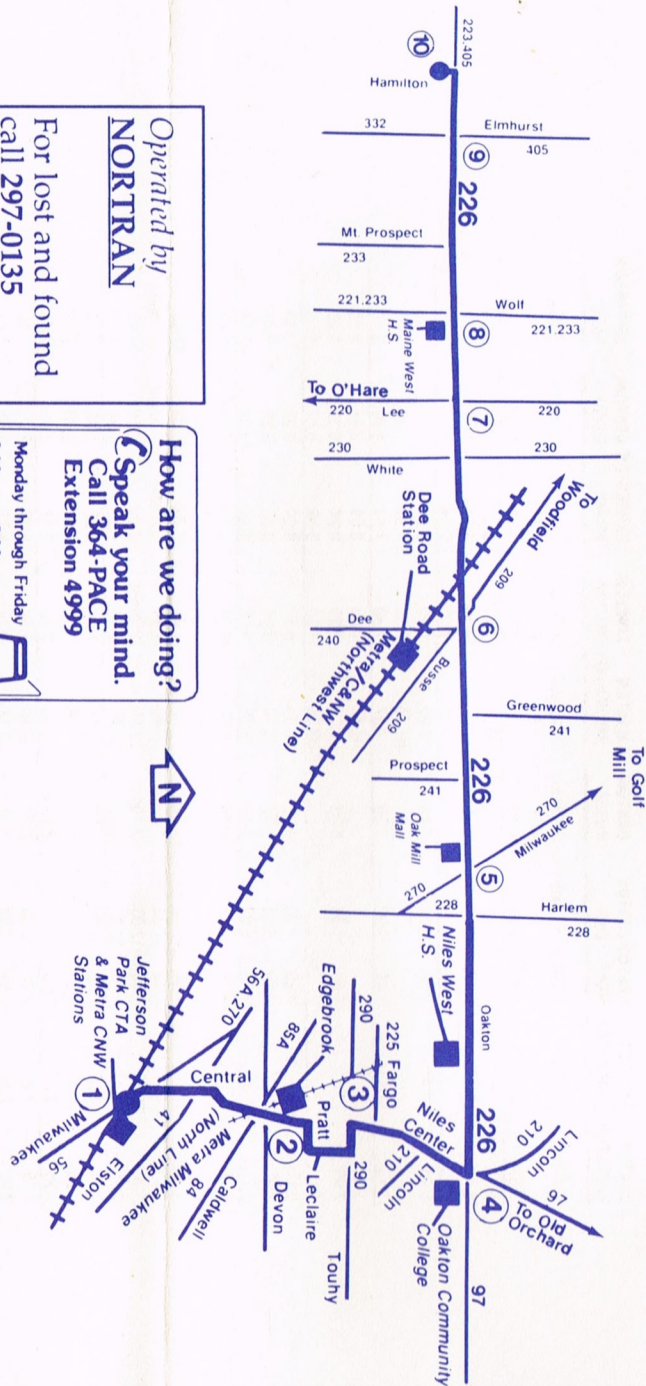

Operated by  
**NORTRAN**  
For lost and found  
call 297-0135

How are we doing?  
Speak your mind.  
Call 364-PACE  
Extension 4999  
Monday through Friday  
8:00am to 5:00pm

Transfer at Jefferson Park  
for CTA bus routes 56, 56A,  
68, 81, 81W, 85, 85A, 88, 91,  
92 and 92W.