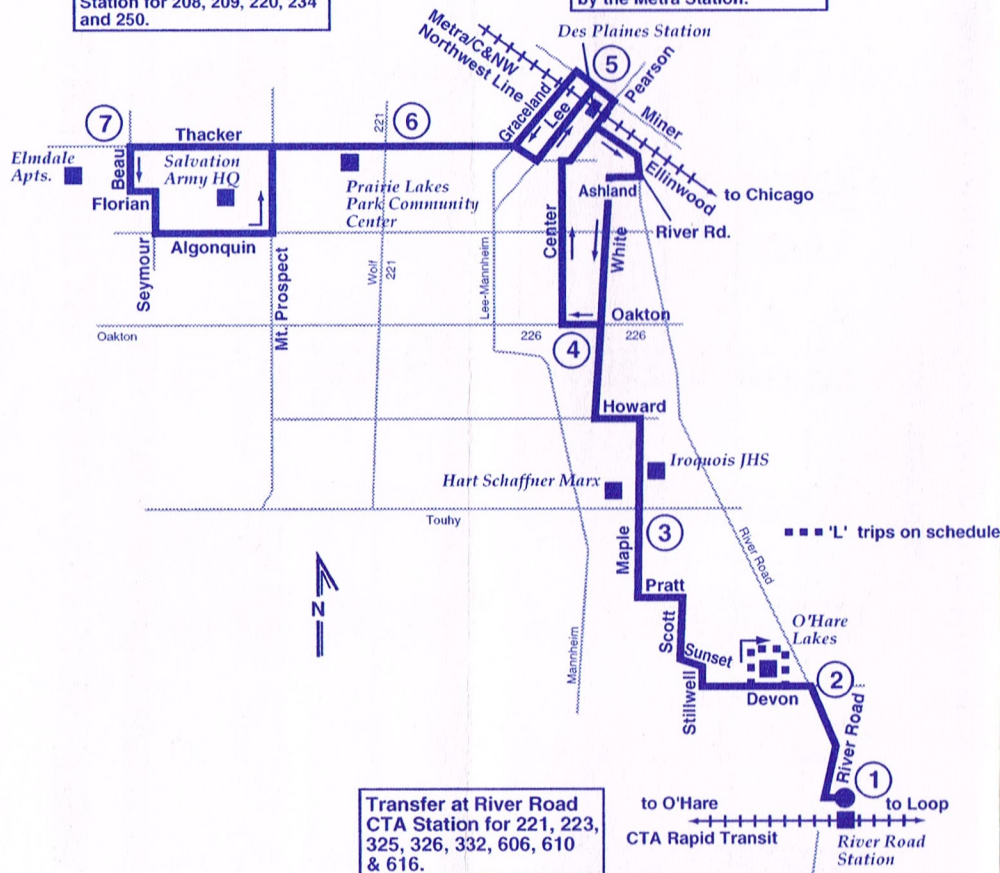

Transfer at Des Plaines Metra Station for 208, 209, 220, 234 and 250.

At Des Plaines Station, Route 230 trips to Thacker & Beau stop at the Sugar Bowl. All other trips use the bus stop by the Metra Station.

Transfer at River Road CTA Station for 221, 223, 325, 326, 332, 606, 610 & 616.

EXACT FARE REQUIRED
DRIVER HAS NO CHANGE

FARE INFORMATION
Regular fare is charged on this route. For additional fare information, please call Pace's Passenger Service Office at (708) 364-7223.

- L - Trip operates through the O'Hare Lakes office complex. At other times, bus stops on Devon Avenue.
 - P - Trip pulls into Prairie Lakes Community Center. All other trips stop on Thacker at the entrance drive.
 - S - Trip operates on Maine West school days only.
- No service on Saturdays, Sundays or Holidays.