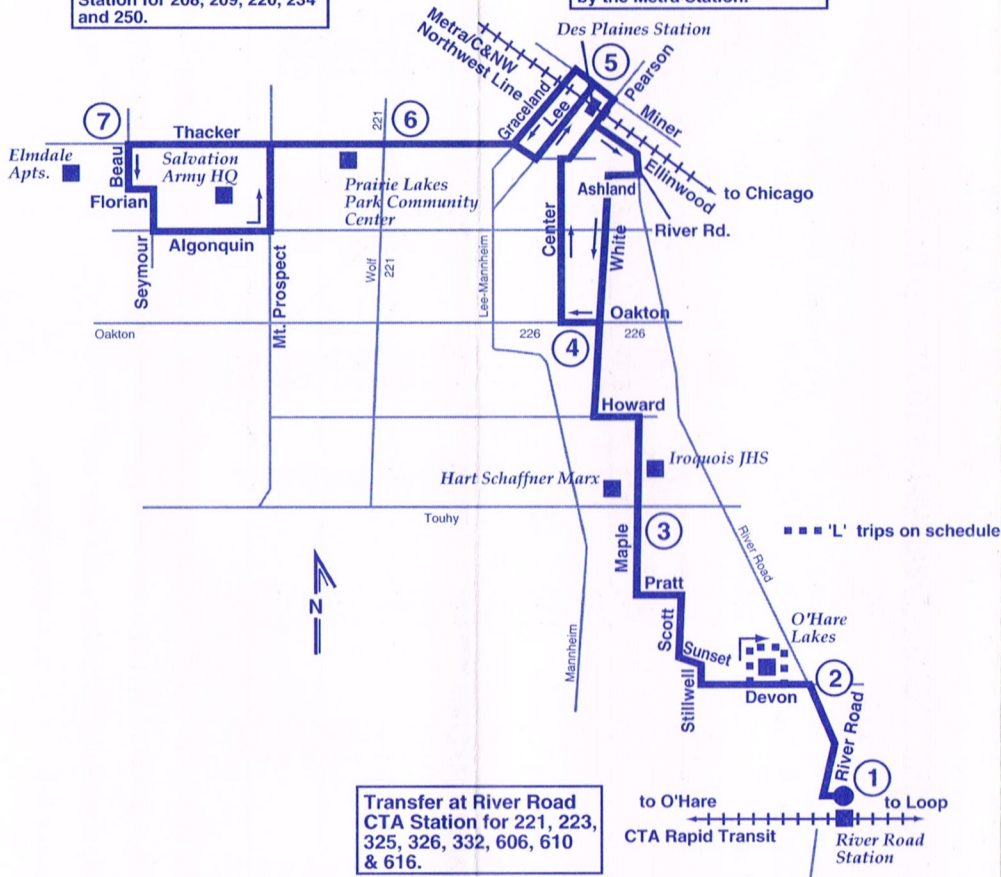

Transfer at Des Plaines Metra Station for 208, 209, 220, 234 and 250.

At Des Plaines Station, Route 230 trips to Thacker & Beau stop at the Sugar Bowl. All other trips use the bus stop by the Metra Station.

Transfer at River Road CTA Station for 221, 223, 325, 326, 332, 606, 610 & 616.

EXACT FARE REQUIRED
DRIVER HAS NO CHANGE

FARE INFORMATION

Regular fare is charged on this route. For additional fare information, please call Pace's Passenger Service Office at (708) 364-7223.

L - Trip operates through the O'Hare Lakes office complex. At other times, bus stops on Devon Avenue.

P - Trip pulls into Prairie Lakes Community Center. All other trips stop on Thacker at the entrance drive.

S - Trip operates on Maine West school days only.

No service on Saturdays, Sundays or Holidays.