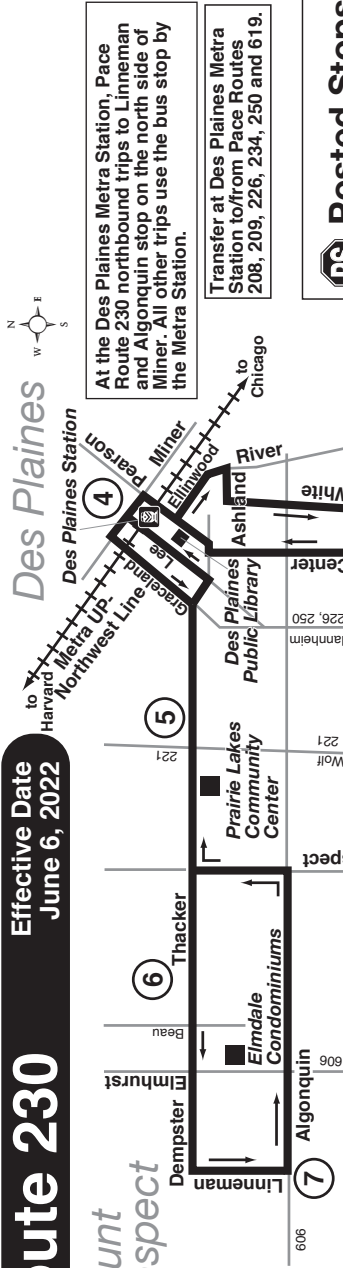

Route 230

Effective Date
June 6, 2022

Des Plaines
Northwest Line

At the Des Plaines Metra Station, Pace Route 230 northbound trips to Linneman and Algonquin stop on the north side of Miner. All other trips use the bus stop by the Metra Station.

Transfer at Des Plaines Metra Station to/from Pace Routes 208, 209, 226, 234, 250 and 619.

Posted Stops Only
Buses on this route will stop to pick up and drop off passengers only at bus stop signs with the Pace logo and route number. Please wait for the bus at a bus stop sign.

■ ■ ■ 'L' trips on schedule
● ● ● 'S' trips on schedule

Transfer at Rosemont CTA Station to/from Routes 221, 223, 303, 330, 332, 600, 603, 605, 606, 610, 616, 895 and Rosemont Entertainment Circulator.

WEEKDAY NORTHBOUND

CTA BLUE LINE ROSEMONT STATION	MAPLE/ TOUHY	WHITE/ OAKTON	ARRIVE DES PLAINES METRA	DEPART DES PLAINES METRA	THACKER/ WOLF	THACKER/ BEAU	ALGONQUIN/ LINNEMAN
-	-	-	-	-	5:58AM	6:02AM	6:06AM
6:05AM	6:16AM	6:21AM	6:28AM	6:34AM	6:41	6:45	6:49
6:40	6:53	6:58	7:05	7:06	7:13	7:17	7:21
-	* 6:55 S	7:01 S	-	-	-	-	-
7:10	7:21	7:26	7:33	7:48	7:55	7:59	8:03
-	* 7:25 S	7:31 S	-	-	-	-	-
7:40	7:53	7:58	8:05	8:10	8:17	8:21	8:25
8:15	8:26	8:31	8:38	8:40	8:47	8:51	8:55
8:55	9:06	9:11	9:18	9:20	9:27	9:31	9:35
9:50	10:01	10:06	10:13	-	-	-	-
10:50	11:01	11:06	11:13	-	-	-	-
11:50	12:01PM	12:06PM	12:13PM	-	-	-	-
-	-	-	-	12:49PM	12:56PM	1:00PM	1:04PM
12:50PM	1:01	1:06	1:13	-	-	-	-
1:50	2:01	2:06	2:13	-	-	-	-
2:50	3:01	3:06	3:13	3:14	3:21	3:25	3:29
3:40	3:51	3:56	4:03	4:13	4:20	4:24	4:28
4:25	4:36	4:41	4:48	4:49	4:56	5:00	5:04
5:00	5:11	5:16	5:23	5:40	5:47	5:51	5:55
5:35	5:46	5:51	5:58	6:01	6:08	6:12	6:16
6:05	6:16	6:21	6:28	6:29	6:36	6:40	6:44
6:44	6:55	7:00	7:07	-	-	-	-
7:10	7:21	7:26	7:33	-	-	-	-