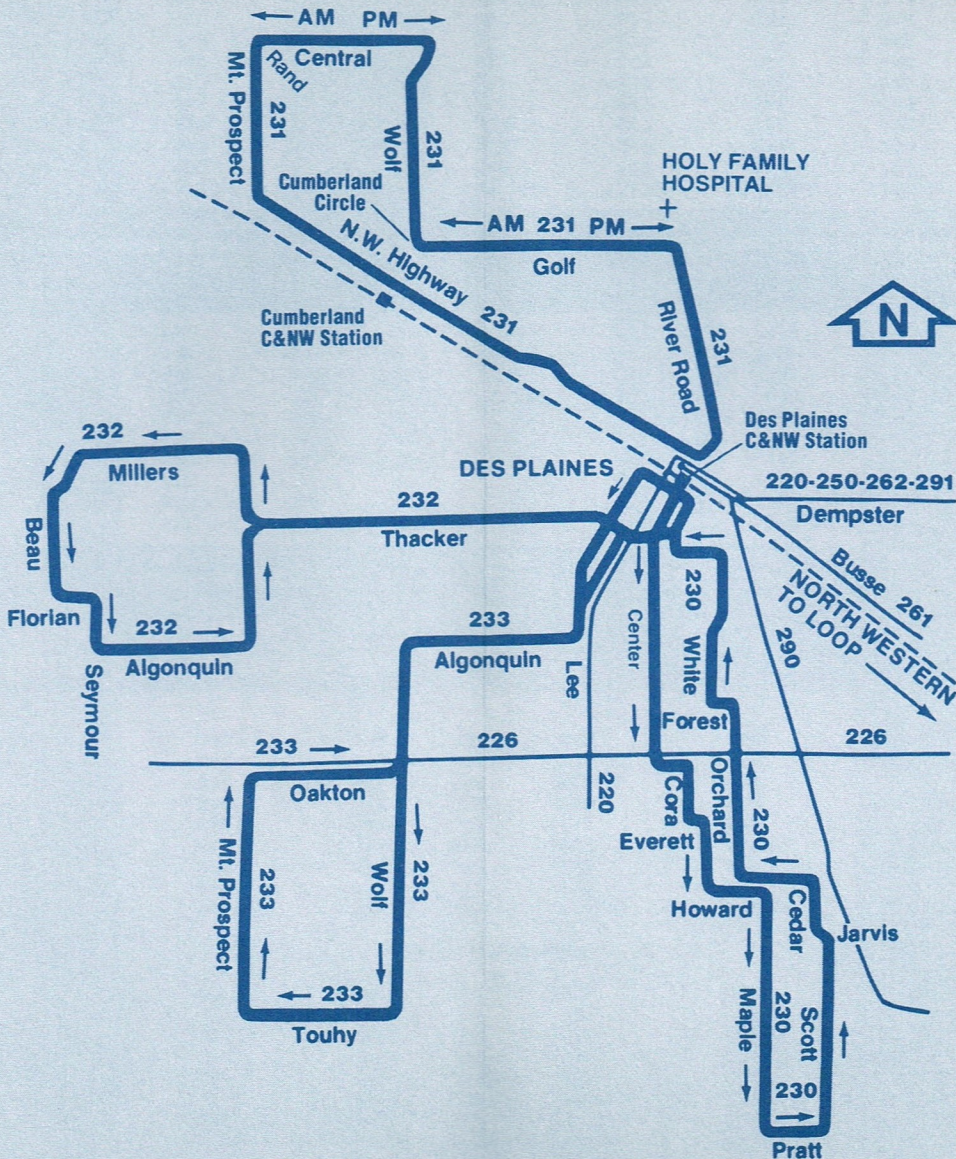

For more
information
call
670-5000

or write
RTA

300 N. State St.
Dept. NT
Chicago, IL 60610

Des Plaines Locals

**New
Service**

June 13, 1976

New schedule and new names!

The new RTA-NORTRAN Des
Plaines service was designed
with you in mind. Use it to save
yourself the parking and traffic
hassles of commuting. Use it for
shopping or to chauffeur the
kids around. Give it a try, we
think you will find it makes life a
little easier.

Regional
Transportation
Authority

230-231-232-233

230-231-232-233

Weekday Service only No Saturday, Sunday, Holiday Service
 Operated by NORTAN

Route 230 South Side

C&NW Train Time	Des Plaines C&NW Station (Pearson/Ellinwood)	Cora & Oakton	Touhy & Scott	Orchard & Oakton	Des Plaines C&NW Station (Pearson/Ellinwood)	C&NW Train Time
	610am	615am	622am	628am	635am	646am SB
704am NB	640	645	652	658	705	710 SB
	710	715	722	728	735	741 SB
	740	745	752	758	805	812 SB
804 NB	810	815	822	828	835	848 SB
	840	845	852	858	905	913 SB
904 NB	910	914	921	926	932	944 SB
	940	944	951	956	1002	
*	then every hour until					#
	240pm	244pm	251pm	256pm	302pm	344pm SB
304pm NB	310	315	322	328	335	
	340	345	352	358	405	
406 NB	410	415	422	428	435	444 SB
	440	445	452	458	505	
509 NB	510	515	522	528	535	544 SB
536 NB	540	545	552	558	605	
611 NB	613	618	625	630	637	644 SB
625 NB	640	644	651	656	702	

Route 231 Cumberland Counter-clockwise

C&NW Train Time	Des Plaines C&NW Station	Cumberland Circle	Central & Rand	Cumberland C&NW Station	C&NW Train Time	DesPlaines C&NW Station	C&NW Train Time
	610am	616am	620am	624am	626am SB	628am	646am SB
704am NB	640	646	650	654	705 SB	658	710 SB
	710	716	720	724	732 SB	728	741 SB
	740	746	750	754	811 SB	758	812 SB
804 NB	810	816	820	824		828	
	840	846	850	854		858	
904 NB	910	916	920	924	941 SB	928	944 SB
	940	946	950	954		958	
	1040	1046	1050	1054		1058	
	1140	1146	1150	1154		1158	