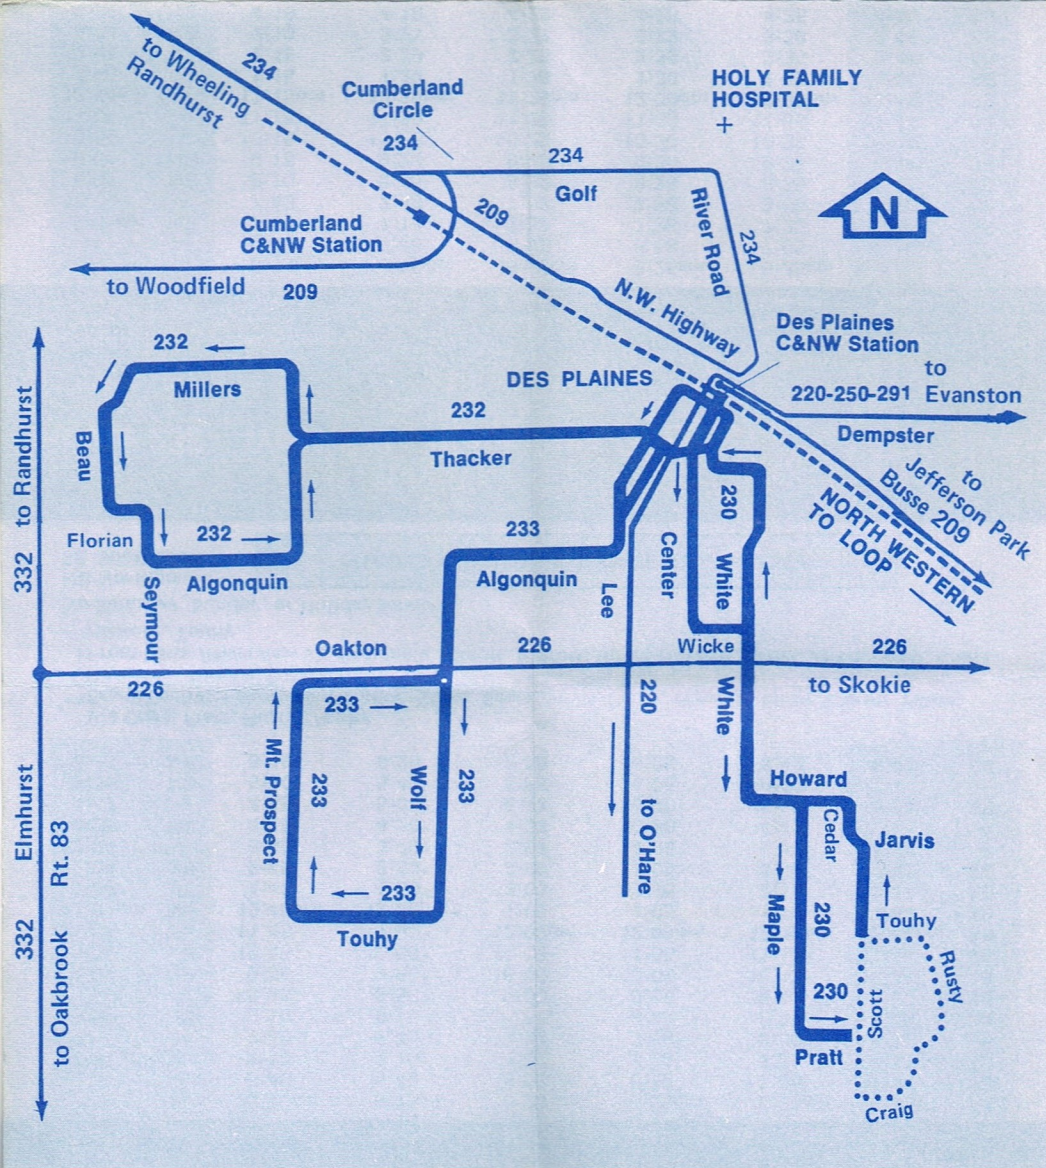

FOR ROUTES  
230 - 232 - 233 ONLY.

Exact Fare Required  
Driver Has No Change

**Des  
Plaines  
Locals**

SCHEDULE  
EFFECTIVE  
August 28, 1978

Reprinted  
July 1979

Regional  
Transportation  
Authority

**230 - 232 - 233**

\*Via Craig, Pratt, Rusty, Touhy

\*\*From Touhy/Hickory via Hickory, Chase, Scott, Jarvis, Cedar, Howard, Birch, Everett, White, Riverview, Illinois, Everett.

†From White/Riverview via Riverview, Illinois, Everett, Birch, Howard, Cedar, Jarvis, Scott, Chase, Hickory, Touhy.

\*Schooldays only from Maine West via Wolf, Algonquin, Third, Thacker, Center, Forest, White, Ashland, Cora, Thacker, Pearson.

No Saturday, Sunday, or Holiday service.

NB Northbound

SB Southbound

SHADED COLUMNS INDICATE TRAIN TIMES