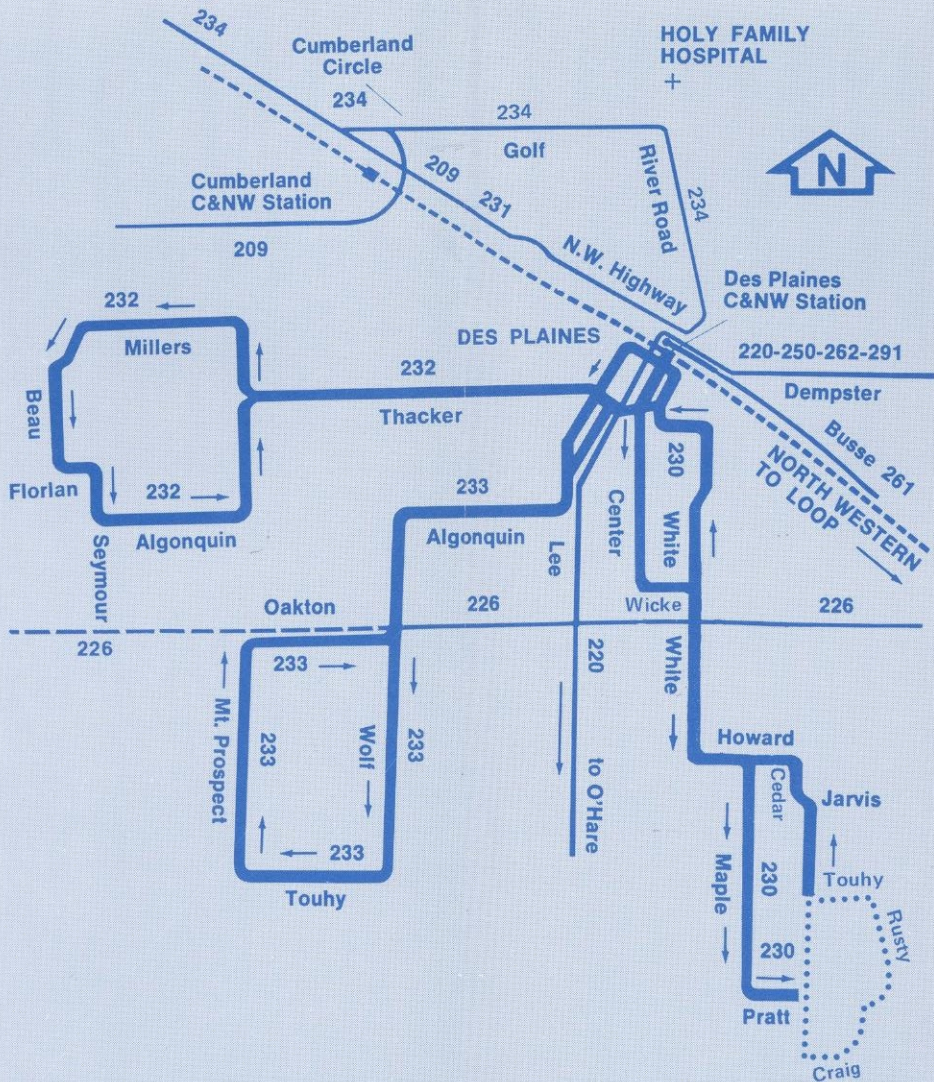

*Via Craig, Pratt, Rusty, Touhy

†Via Center, Wicke, River, Whitcomb, White, Walnut, Center and then regular #230

No Saturday, Sunday, or Holiday service

NB Northbound

SB Southbound

Route 232 West Side Weekdays Only

No Saturday, Sunday, or Holiday service.

NB Northbound

SB Southbound

Route 233 Southwest Weekdays Only

C&NW Train Time		Des Plaines C&NW Station (Pearson-Ellinwood)	Wolf Oakton	Touhy Mt. Prospect	Oakton Wolf	Des Plaines C&NW Station (Pearson-Ellinwood)	C&NW Train Time	
		—	—	—	6:27am	6:34am	6:46am	SB
7:04am	NB	6:40am	6:47am	6:52am	6:57	7:04	7:10	SB
		7:10	7:17	7:22	7:27	7:34	7:41	SB
		7:40	7:47	7:52	7:57	8:04	8:12	SB
8:04	NB	8:10	8:17	8:22	8:27	8:34	8:48	SB
		8:40	8:45	8:50	8:55	9:00	9:13	SB
9:04	NB	9:40	9:45	9:50	9:55	10:00	10:44	SB
10:04	NB	10:40	10:45	10:50	10:55	11:00	11:44	SB
11:04	NB	11:40	11:45	11:50	11:55	12:00pm	12:44pm	SB
12:04pm	NB	12:40pm	12:45pm	12:50pm	12:55pm	1:00	1:44	SB
1:04	NB	1:40	1:45	1:50	1:55	2:00	2:44	SB
2:04	NB	2:40	2:45	2:50	2:55	3:00	3:44	SB
3:04	NB	3:10	3:15	3:20	3:35*	4:00	—	—
4:06	NB	4:10	4:17	4:22	4:27	4:34	4:44	SB
		4:40	4:47	4:52	4:57	5:04	—	—
5:09	NB	5:10	5:17	5:22	5:27	5:34	5:44	SB
5:36	NB	5:40	5:47	5:52	5:57	6:04	—	—
6:11	NB	6:15	6:22	6:27	6:32	6:39	—	—

*Schooldays only: via Maine West, Wolf, Algonquin, Lee, Thacker, Center, Wicke, White, Thacker, Pearson

No Saturday, Sunday, or Holiday service.

NB Northbound

SB Southbound

230-232-233

No Saturday, Sunday, Holiday Service
Operated by NORTRAN