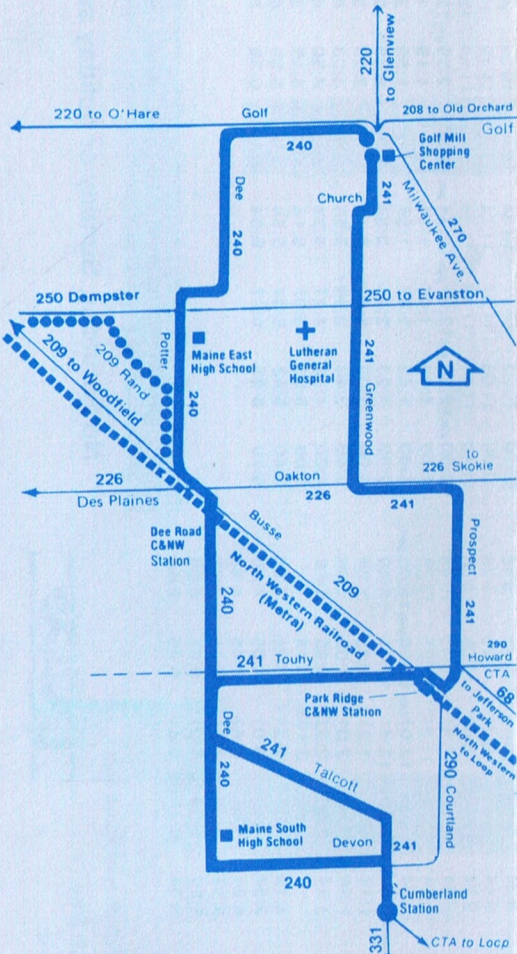

Operated by **NORTRAN**

For lost-and-found items call 297-0135