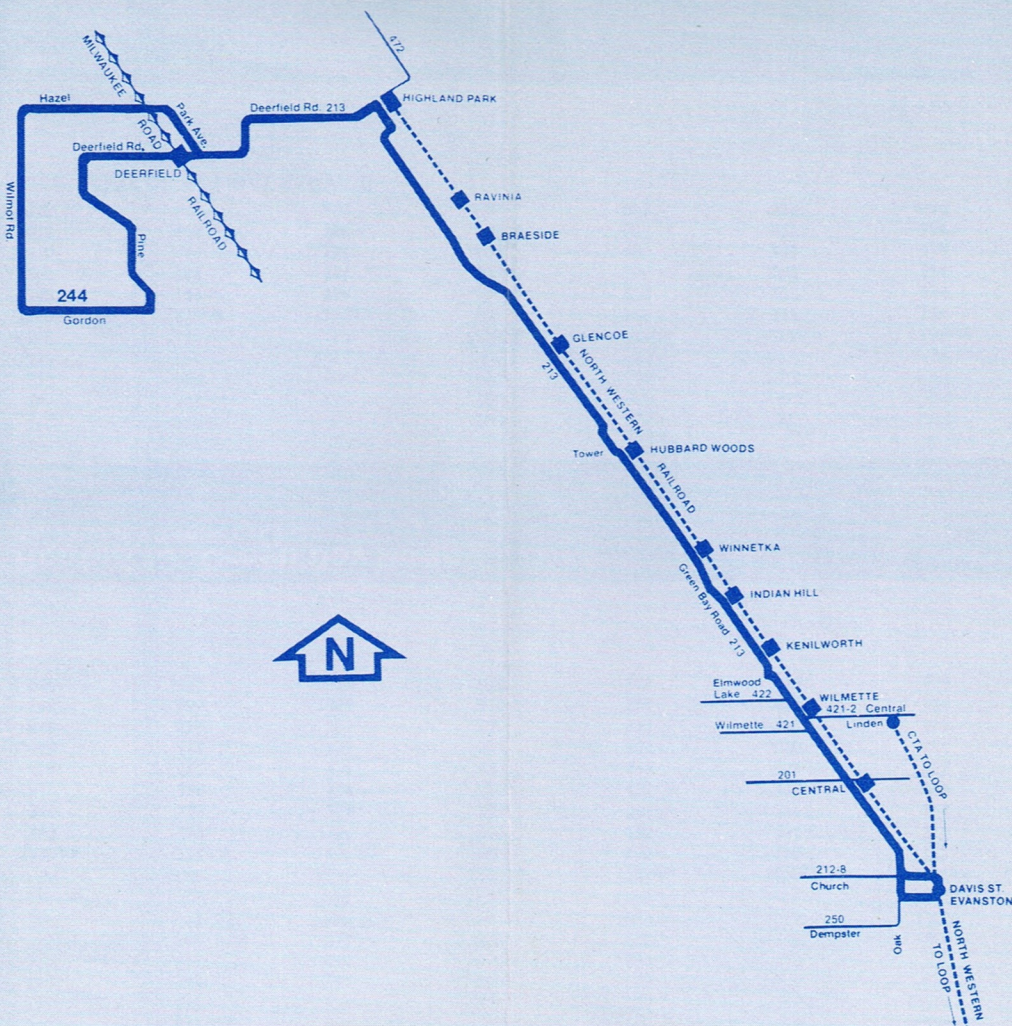

The new RTA Universal Transfer will get you a lot further for just a few pennies more. With the RTA Transfer you will be able to transfer to CTA bus and rapid transit services without paying an additional full fare. Valid CTA transfers will now be honored within certain time limits. The RTA transfer costs only 10¢ (5¢ for senior citizens and handicapped) — a bargain by anybody's standards.

Dept. NT
RTA
300 N. State St.
Chicago, IL 60610

800-972-7000

in the suburbs
toll-free

836-7000
in Chicago

For more
information call