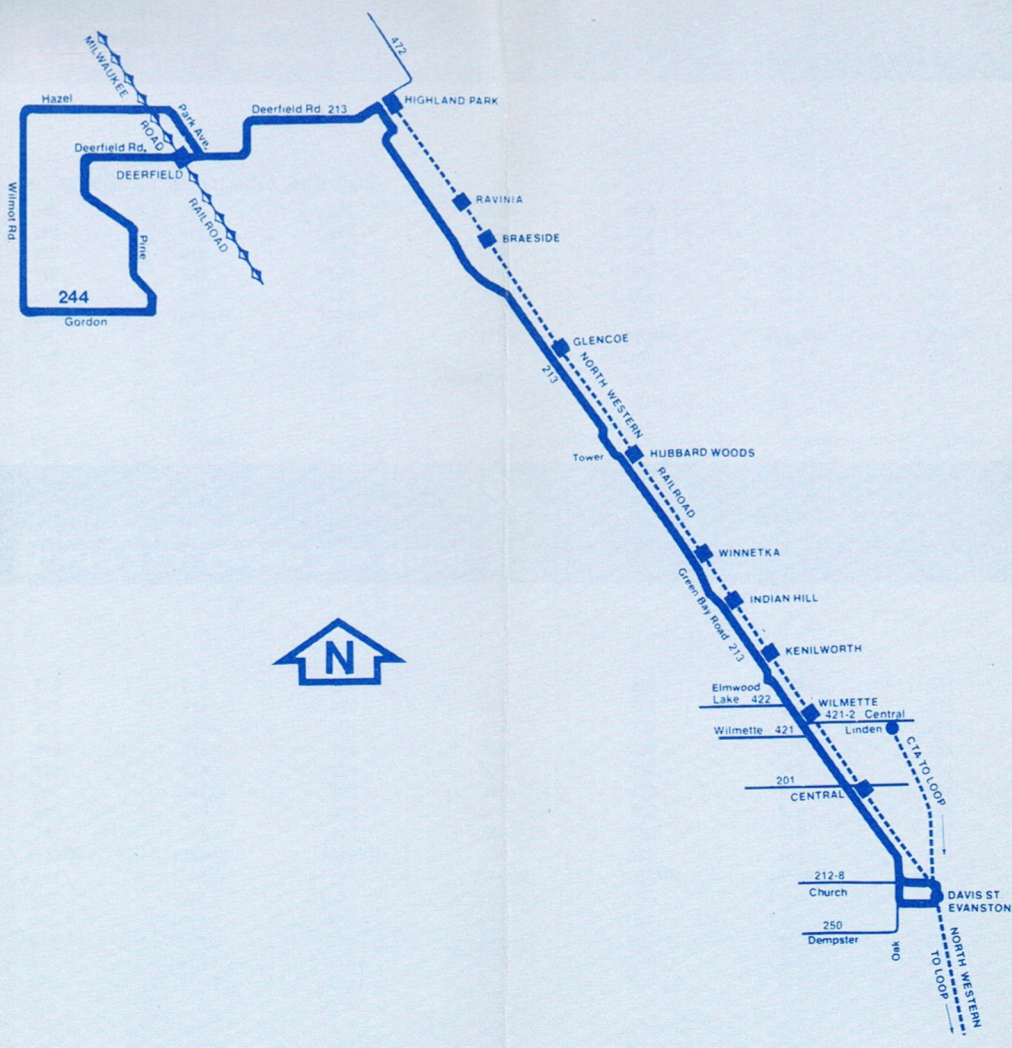

213 244 213 244

September 6, 1977

**Southwest
Deerfield**

244

**Green Bay
Road**

213

The new RTA Universal Transfer will get you a lot further for just a few pennies more. With the RTA Transfer you will be able to transfer to CTA bus and rapid transit services without paying an additional full fare. Valid CTA transfers will now be honored within certain time limits. The RTA transfer costs only 10¢ (5¢ for senior citizens and handicapped) — a bargain by anybody's standards.

For more information call
in Chicago **836-7000**
in the suburbs
toll-free **800-972-7000**

or write

RTA
Dept. NT
300 N. State St.
Chicago, IL 60610

Operated by NORTRAN
For lost-and-found or charter information call **297-0135**

NO SUNDAY OR HOLIDAY SERVICE

Route 244 Southwest Deerfield

From Connecting Services Milwaukee Railroad	NORTRAN Rt. 213	*Lv. Drfd *Station	Route 244 Bus Schedule Wilmot Gordon	*Ar. Drfd *Station*	To Connecting Services NORTRAN Rt. 213	Milwaukee Railroad
615 am sb	—	622 am	627 am	634 am	644 am	639 am sb
639 sb	638	640	645	652	714	657 sb/715 sb
715 sb/720 nb	724	728	735	742	744	748 sb/758 sb
748 sb	754	758	805	812	—	—
803 sb	824	828	835	842	844	852 sb
440 nb	454	458	505	512	514	526 nb
524 nb	524	528	535	542	544	543 nb/552 sb
543 nb/554 nb	554	558	605	612	614	625 nb
625 nb	624	628	635	642	—	652 sb

sb—southbound
nb—northbound

NO SATURDAY, SUNDAY OR HOLIDAY SERVICE