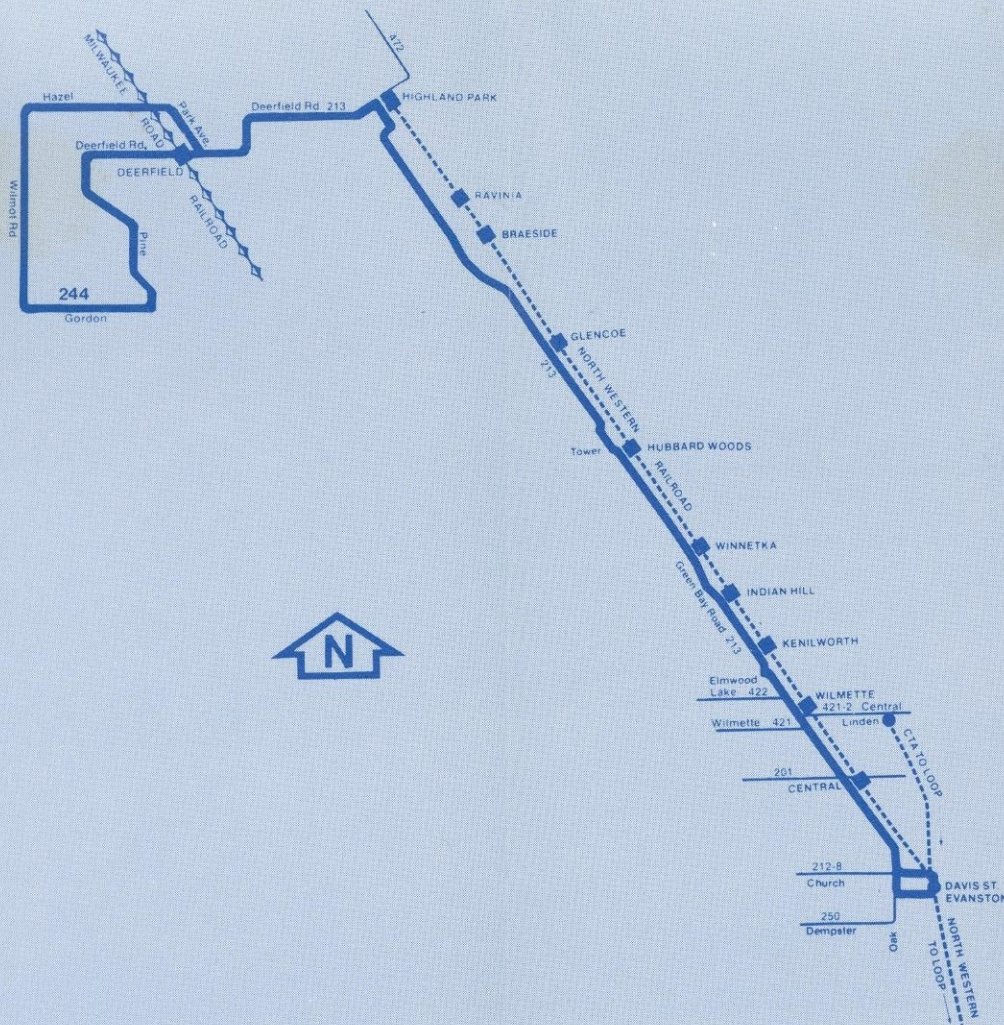

Route 213 Green Bay Road

Southbound Saturdays

Deerfield Park Ave.	Highland Park 1st/Central	Glencoe Park Ave.	Hubbard Woods Gage St.	Winnetka Ave.	Wilmette Ave.	Davis CTA
744 am	752 am	804 am	809 am	815 am	820 am	830 am
844	852	904	909	915	920	930
944	952	1004	1009	1015	1020	1030
1044	1052	1104	1109	1115	1120	1130
1144	1152	1204 pm	1209 pm	1215 pm	1220 pm	1230 pm
1244 pm	1252 pm	104	109	115	120	130
144	152	204	209	215	220	230
244	252	304	309	315	320	330
344	352	404	409	415	420	430
444	452	504	509	515	520	530
544	552	604	609	615	620	630

NO SUNDAY OR HOLIDAY SERVICE

Route 244 Southwest Deerfield

From Connecting Services Milwaukee Railroad	NORTRAM Rt. 213	Route 244 Bus Schedule			To Connecting Services	
		*Lv. Drfd *Station	Wilmot Gordon	Ar. Drfd* Station*	NORTRAM Rt. 213	Milwaukee Railroad
615am sb	—	622am	627am	634am	644am	639am sb
639 sb	644	640	645	652	714	657sb
715sb/720nb	724	655	702	710	744	715sb
748 sb	754	727	734	742	—	748sb
803 sb	824	757	804	812	844	852 sb
		827	834	842		
440 nb	454	506	512	519	514	526 nb
524 nb	524	527	534	542	544	543nb/552sb
543nb/554nb	554	557	604	612	614	625 nb
625 nb	624	627	634	642	—	652 sb

sb—southbound
nb—northbound

NO SATURDAY, SUNDAY OR HOLIDAY SERVICE

Operated by NORTRAN

For lost-and-found or charter information call **297-0135**