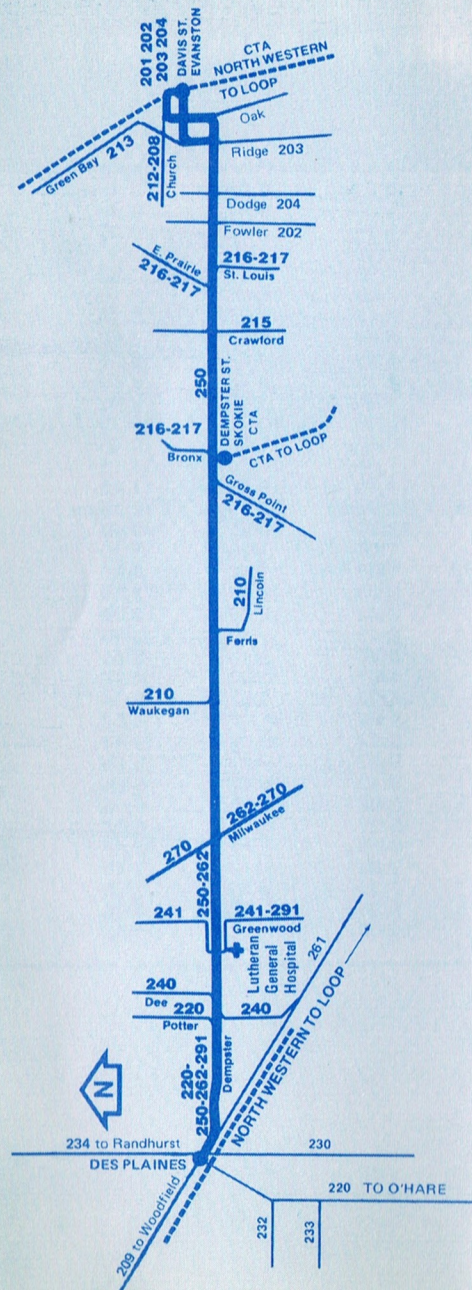

# 250 Evanston - Des Plaines, via Dempster

## Saturdays - Westbound

Evanston CTA Station	Dempster Crawford	Skokie Swift	Dempster Waukegan	Dempster Milwaukee	Lutheran General Hospital	Des Plaines
7:10am	7:20am	7:23am	7:32am	7:36am	7:40am	7:45am
8:10	8:20	8:23	8:32	8:36	8:40	8:45
9:10	9:20	9:23	9:32	9:36	9:40	9:45
10:10	10:20	10:23	10:32	10:36	10:40	10:45
11:10	11:20	11:23	11:32	11:36	11:40	11:45
<b>12:10pm</b>	<b>12:20pm</b>	<b>12:23pm</b>	<b>12:32pm</b>	<b>12:36pm</b>	<b>12:40pm</b>	<b>12:45pm</b>
1:10	1:20	1:23	1:33	1:39	1:43	1:50
2:10	2:20	2:23	2:33	2:39	2:43	2:50
3:10	3:20	3:23	3:33	3:39	3:43	3:50
4:10	4:20	4:23	4:33	4:39	4:43	4:50
5:10	5:20	5:23	5:33	5:39	5:43	5:50
6:10	6:20	6:23	6:33	6:39	6:43	6:50

## Saturdays - Eastbound

Des Plaines	Lutheran General Hospital	Dempster Milwaukee	Dempster Waukegan	Skokie Swift	Dempster Crawford	Evanston CTA Station
6:25am	6:30am	6:34am	6:38am	6:45am	6:49am	7:00am
7:25	7:30	7:34	7:38	7:45	7:49	8:00
8:25	8:30	8:34	8:38	8:45	8:49	9:00
9:25	9:30	9:34	9:38	9:45	9:49	10:00
10:25	10:30	10:34	10:38	10:45	10:49	11:00
11:25	11:30	11:34	11:38	11:45	11:49	12:00pm
<b>12:20pm</b>	<b>12:25pm</b>	<b>12:29pm</b>	<b>12:34pm</b>	<b>12:44pm</b>	<b>12:49pm</b>	<b>1:00</b>
1:20	1:25	1:29	1:34	1:44	1:49	2:00
2:20	2:25	2:29	2:34	2:44	2:49	3:00
3:20	3:25	3:29	3:34	3:44	3:49	4:00
4:20	4:25	4:29	4:34	4:44	4:49	5:00
5:20	5:25	5:29	5:34	5:44	5:49	6:00

## Evanston - Des Plaines via Dempster

June 19, 1977