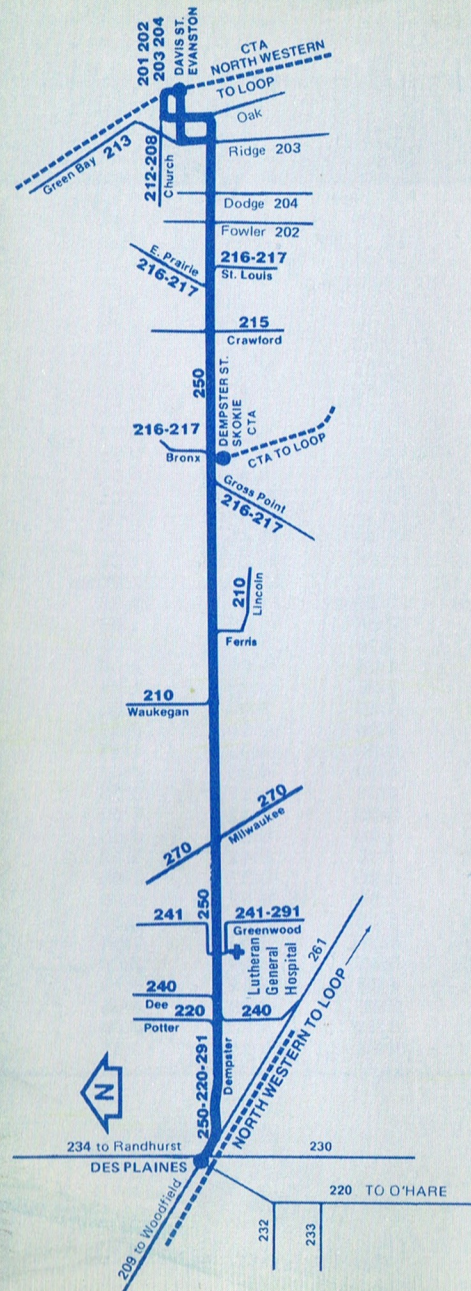

Saturdays - Eastbound

Des Plaines	Lutheran General Hospital	Dempster Milwaukee	Dempster Waukegan	Skokie Swift	Dempster Crawford	Evanston CTA Station
6:25am	6:30am	6:34am	6:38am	6:45am	6:49am	7:00am
7:05	7:09	7:12	7:15	7:22	7:25	7:35
7:25	7:30	7:34	7:38	7:45	7:49	8:00
8:25	8:30	8:34	8:38	8:45	8:49	9:00
9:25	9:30	9:34	9:38	9:45	9:49	10:00
10:25	10:30	10:34	10:38	10:45	10:49	11:00
11:25	11:30	11:34	11:38	11:45	11:49	12:00pm
12:20pm	12:25pm	12:29pm	12:34pm	12:44pm	12:49pm	1:00
1:20	1:25	1:29	1:34	1:44	1:49	2:00
2:20	2:25	2:29	2:34	2:44	2:49	3:00
3:20	3:25	3:29	3:34	3:44	3:49	4:00
4:20	4:25	4:29	4:34	4:44	4:49	5:00
5:20	5:25	5:29	5:34	5:44	5:49	6:00

Sundays & Holidays

9:25am	9:30am	9:33am	9:37am	9:45am	9:49am	10:00am
10:25	10:30	10:33	10:37	10:45	10:49	11:00
11:25	11:30	11:33	11:37	11:45	11:49	12:00pm
12:25pm	12:30pm	12:33pm	12:37pm	12:45pm	12:49pm	1:00
1:25	1:30	1:33	1:37	1:45	1:49	2:00
2:20	2:25	2:29	2:34	2:44	2:49	3:00
3:20	3:25	3:29	3:34	3:44	3:49	4:00
3:50	3:55	3:59	4:04	4:14	4:19	4:30
4:50	4:55	4:59	5:04	5:14	5:19	5:30
5:50	5:55	5:59	6:04	6:14	6:19	6:30

Evanston - Des Plaines via Dempster

Schedule Effective August 27, 1978

250 250 250 250