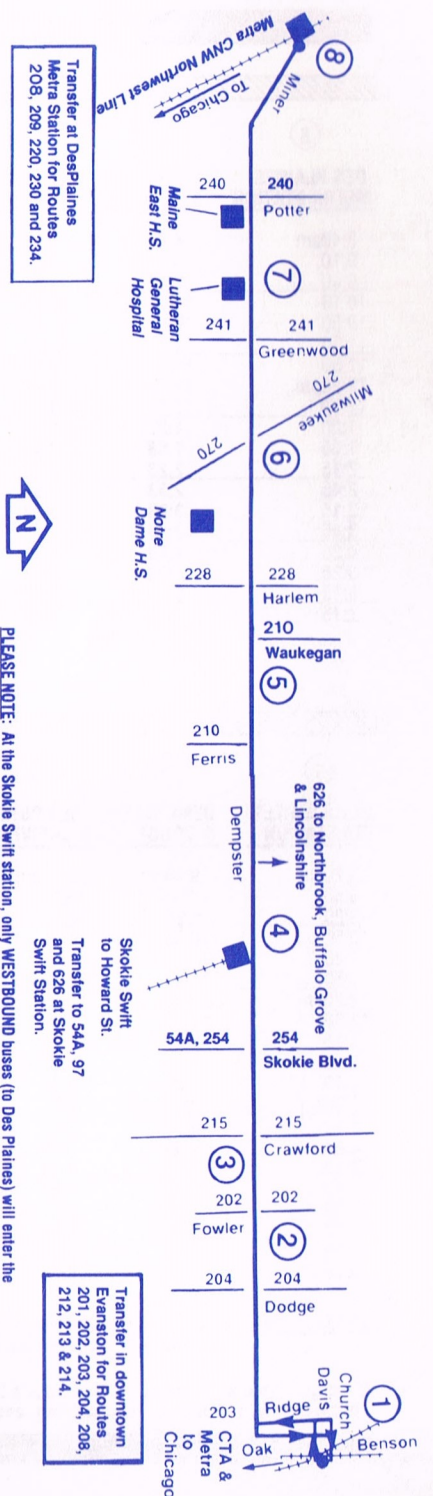

ROUTE 250: DEMPSTER STREET

WEEKDAYS - EASTBOUND

Table with 8 columns representing stations (8 to 1) and multiple rows of arrival and departure times for eastbound service on weekdays.

SATURDAYS - EASTBOUND

Table with 8 columns representing stations (8 to 1) and multiple rows of arrival and departure times for eastbound service on Saturdays.

WEEKDAYS - WESTBOUND

Table with 8 columns representing stations (1 to 8) and multiple rows of arrival and departure times for westbound service on weekdays.

SATURDAYS - WESTBOUND

Table with 8 columns representing stations (1 to 8) and multiple rows of arrival and departure times for westbound service on Saturdays.

PLEASE NOTE: At the Skokie Swift station, only WESTBOUND buses (to Des Plaines) will enter the bus terminal. EASTBOUND buses (to Evanston) will stop on Dempster Street.

Sunday service will operate on New Year's Day, Memorial Day, Fourth of July, Labor Day, Thanksgiving, and Christmas.