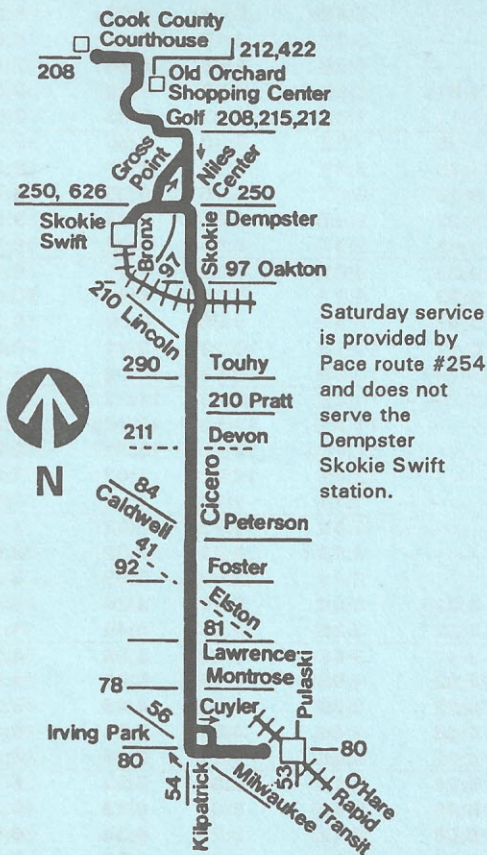

Effective January 10, 1994

**54A**  
**254**

**North Cicero/  
Skokie Blvd.**

For more information call the RTA  
Travel Information Center in  
Chicago or Suburbs: 836-7000

Open every day of the year from 5AM until 1AM next day

# Saturday Route #254

## Southbound

Leave Old Orchard Fields	Dempster/ Skokie Blvd.	Touhy/ Skokie Blvd.	Foster/ Cicero	Arrive Irving Park/ WNW
6:15 a	6:22 a	6:28 a	6:34 a	6:44 a
6:55	7:02	7:08	7:14	7:24
7:35	7:42	7:48	7:54	8:04
8:15	8:22	8:28	8:34	8:44
9:00	9:07	9:13	9:19	9:29
9:30	9:39	9:46	9:54	10:07
10:00	10:09	10:16	10:24	10:37
10:30	10:39	10:46	10:54	11:07
11:00	11:09	11:16	11:24	11:37
11:25	11:35	11:44	11:52	12:06 p
11:55	12:05 p	12:14 p	12:22 p	12:36
12:25 p	12:35	12:44	12:52	1:06
12:55	1:05	1:14	1:22	1:36
1:25	1:35	1:44	1:52	2:06
1:55	2:05	2:14	2:22	2:36
2:25	2:35	2:44	2:52	3:06
2:55	3:05	3:14	3:22	3:36
3:25	3:35	3:44	3:52	4:06
4:00	4:09	4:17	4:24	4:35
4:30	4:39	4:47	4:54	5:05
5:00	5:09	5:17	5:24	5:35
5:40	5:49	5:57	6:04	6:15
6:25	6:34	6:42	6:49	7:00

## Northbound

Leave Irving Park/ WNW	Foster/ Cicero	Touhy/ Skokie Blvd.	Dempster/ Skokie Blvd.	Arrive Old Orchard Fields
6:50 a	7:03 a	7:12 a	7:19 a	7:26 a
7:30	7:43	7:52	7:59	8:06
8:10	8:23	8:32	8:39	8:46
8:50	9:03	9:12	9:19	9:26
9:35	9:46	9:55	10:02	10:09
10:10	10:23	10:32	10:39	10:46
10:40	10:53	11:02	11:09	11:16
11:10	11:23	11:32	11:39	11:46
11:40	11:53	12:02 p	12:09 p	12:16 p
12:10 p	12:23 p	12:32	12:39	12:46
12:40	12:53	1:02	1:09	1:16
1:10	1:23	1:32	1:39	1:46
1:40	1:53	2:00	2:08	2:15
2:10	2:23	2:30	2:38	2:45
2:40	2:53	3:00	3:08	3:15
3:10	3:23	3:30	3:38	3:45
3:40	3:53	4:00	4:08	4:15
4:10	4:23	4:30	4:38	4:45
4:40	4:53	5:00	5:08	5:15
5:10	5:22	5:29	5:36	5:43
5:40	5:52	5:59	6:06	6:13
6:20	6:32	6:39	6:46	6:53
7:05	7:17	7:24	7:31	7:38