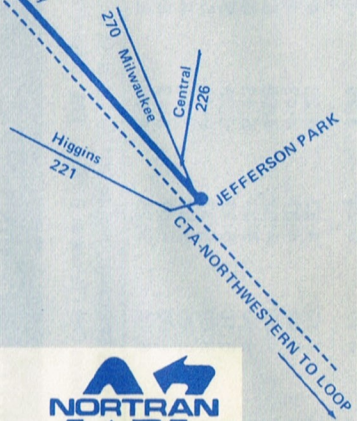

Connections can be made at
Jefferson Park to these services:

- | | |
|--------------|------------------------|
| CTA Route 40 | O'Hare Express |
| Route 56 | Milwaukee Avenue |
| Route 56A | North Milwaukee Avenue |
| Route 64 | Foster/Lawrence |
| Route 68 | Northwest Highway |
| Route 69 | Cumberland Express |
| Route 81 | Lawrence Avenue |
| Route 85 | Central Avenue |
| Route 85A | Central Avenue North |
| Route 88 | Higgins |
| Route 92 | Foster Avenue |

Rapid Transit
Greyhound

Exact Fare Required
Driver Has No Change

261 Des Plaines Park Ridge Jefferson Park

SCHEDULE
EFFECTIVE

August 27, 1978

261 261 261 261 261 261

RTA Travel Information is
a 24 hour facility.
For better service, call during
the off-peak hours.

SHOPPERS SPECIAL: Route 261 to Loop on Mondays, Thursdays only except Holidays.

AM Leaves Des Plaines at 9:35.

PM Leaves Washington/Michigan at 2:15; Chicago/Michigan at 2:20.

Saturdays—Southbound

Des Plaines	Busse Oakton	Northwest Highway Touhy	Northwest Highway Harlem	Jefferson Park
7:15am	7:19am	7:25am	7:29am	7:40am
8:15	8:19	8:25	8:29	8:40
9:15	9:19	9:25	9:29	9:40
10:15	10:19	10:25	10:29	10:40
11:15	11:19	11:25	11:29	11:40
12:15pm	12:19pm	12:25pm	12:29pm	12:40pm
1:15	1:19	1:25	1:29	1:40
2:15	2:19	2:25	2:29	2:40
3:15	3:19	3:25	3:29	3:40
4:15	4:19	4:25	4:29	4:40
5:15	5:19	5:25	5:29	5:40
6:15	6:19	6:25	6:29	6:40