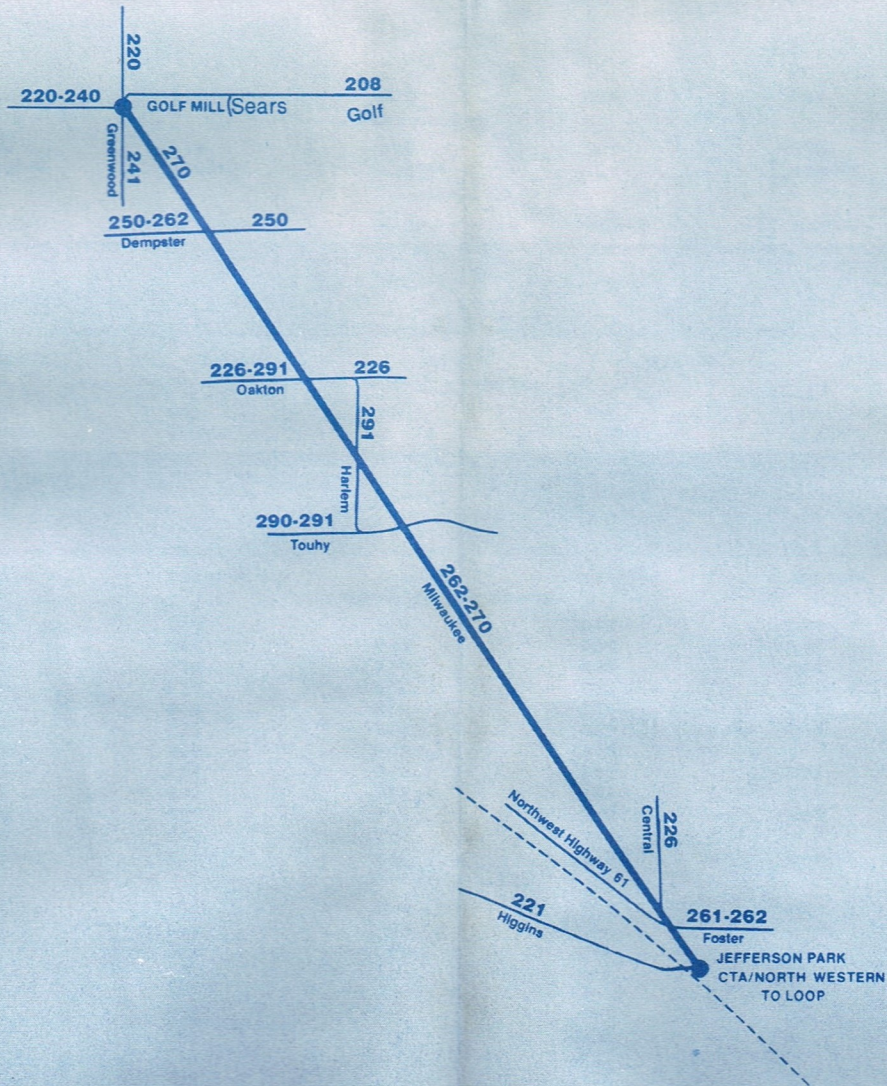

For more
information call
in Chicago
836-7000
in the suburbs
toll-free
800-972-7000

or write

RTA

300 N. State St.
Dept NT
Chicago, IL 60610

270

**Golf Mill-
Jefferson
Park via
Milwaukee
Avenue**

270 270 270 270

9/76

Operated by NORTRAN

For lost-and-found or charter information call 297-0135

Golf Mill-Jefferson Park via Milwaukee Avenue

270 Northbound—Weekdays

Jefferson Park	Milwaukee Touhy	Milwaukee Oakton	Milwaukee Dempster	Golf Mill
630am	640am	644am	649am	654am
700	710	714	719	724
720	730	734	739	744
740	750	754	759	804
800	810	814	819	824
820	830	834	839	844
840	850	854	859	904
855*	905*	909*	914*	—
900	910	914	919	924
930	940	944	949	954
935*	945*	949*	954*	—
1000	1010	1014	1019	1024
every 30 minutes until				
400pm	410pm	414pm	419pm	424pm
415*	426*	430*	435*	—
430	440	444	449	454
500	511	516	521	527
520	531	536	541	547
527*	538*	543*	548*	—
540	551	556	601	607
600	611	616	621	627
614*	624*	628*	633*	—
620	630	634	639	644
640	650	654	659	704
700	710	714	719	724
every 30 minutes until				
1000pm	1010pm	1014pm	1019pm	1024pm

270 Southbound—Sundays & Holidays

Golf Mill	Milwaukee Dempster	Milwaukee Oakton	Milwaukee Touhy	Jefferson Park
945am	949am	954am	959am	1010am
every hour until				
1245pm	1249pm	1254pm	1259pm	110pm
220	224	229	234	244
315	319	324	329	340
every hour until				
515	519	524	529	540