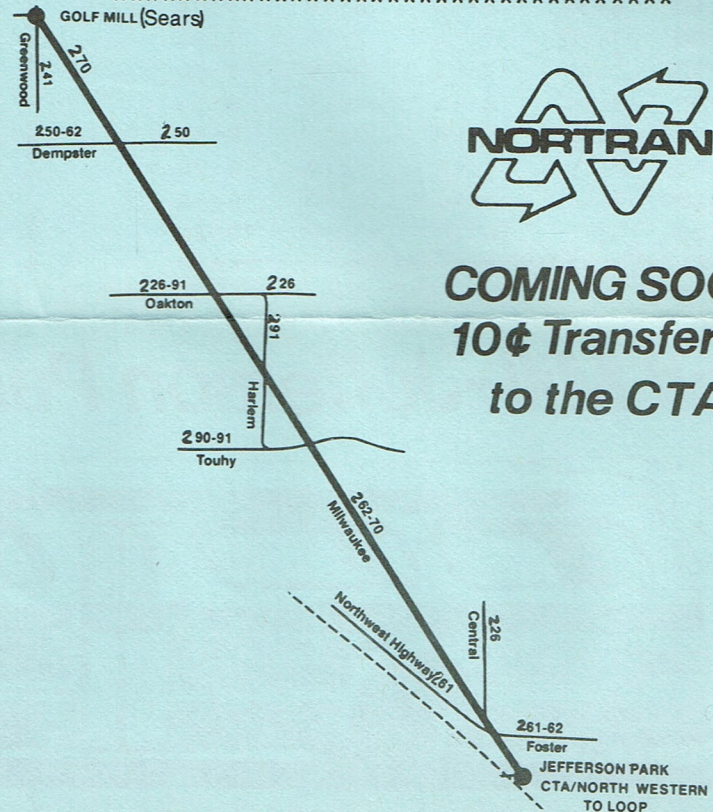

COMING SOON:
10¢ Transfers
to the CTA!!

Lost and Found: 297-0135
 Charter Information: 297-0135
 General Office 900 E. Northwest Hwy.
 and Garage Des Plaines, IL 60017
 Buses will stop at all intersections
 on signal from passenger.