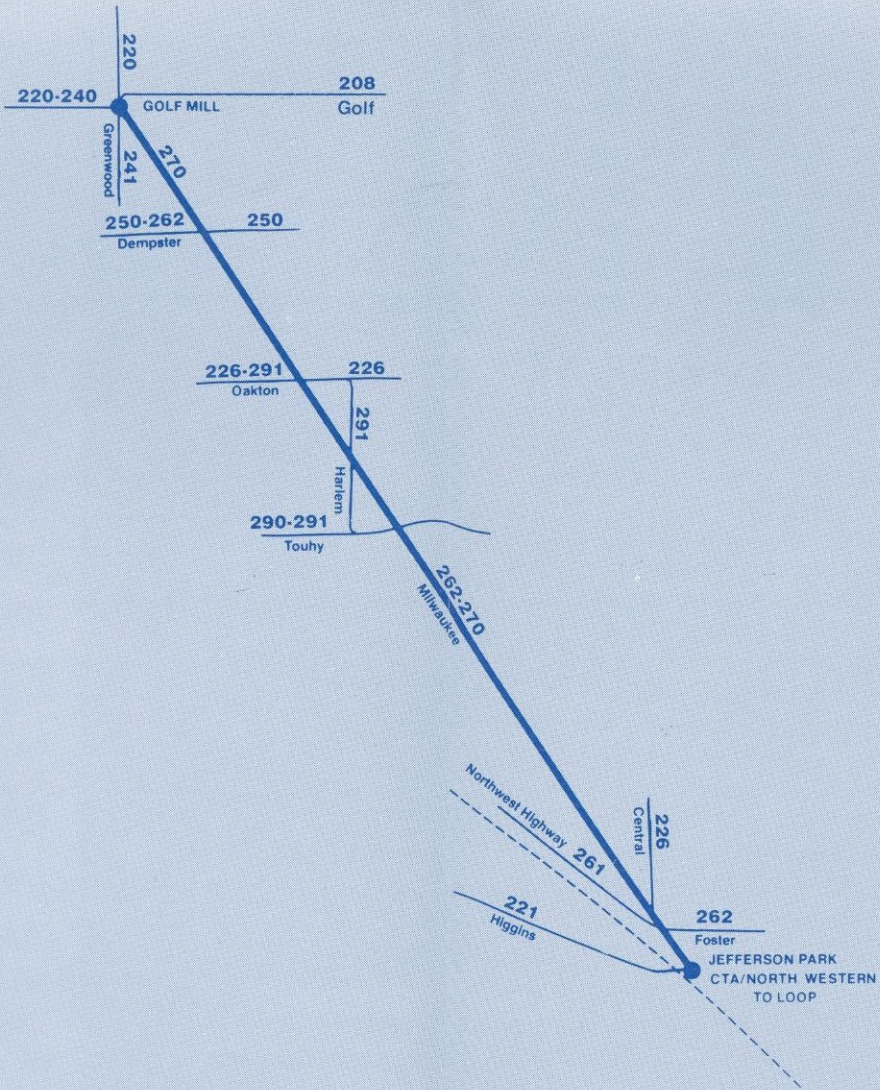

270 Northbound—Sundays & Holidays

Jefferson Park	Milwaukee Touhy	Milwaukee Oakton	Milwaukee Dempster	Golf Mill
1015am	1025am	1029am	1034am	1039am
1045	1055	1059	1104	1109
every 30 minutes until				
615pm	625pm	629pm	634pm	639pm
645	655	659	704	709

*Route 262 Service

Golf Mill-Jefferson Park via Milwaukee Avenue

270 Southbound—Weekdays

Golf Mill	Milwaukee Dempster	Milwaukee Oakton	Milwaukee Touhy	Jefferson Park
530am	534am	539am	544am	555am
600	604	609	614	625
630	634	639	644	655
—	640*	645*	650*	700*
650	654	659	704	715
—	705*	710*	715*	725*
710	714	719	724	735
730	734	739	744	755
—	740*	745*	750*	800*
750	754	759	804	815
810	814	819	824	835
830	834	839	844	855
every 30 minutes until				
230pm	234pm	239pm	244pm	255pm
—	300*	305*	310*	320*
300	304	309	314	325
—	325*	330*	335*	345*
330	334	339	344	355
400	404	409	414	425
420	425	430	435	448
440	445	450	455	508
500	505	510	515	528
520	525	530	535	548
540	545	550	555	608
600	604	609	614	625
every 30 minutes until				
905	909	914	919	929
940	944	949	954	1004

270 Southbound—Sundays & Holidays

Golf Mill	Milwaukee Dempster	Milwaukee Oakton	Milwaukee Touhy	Jefferson Park
945am	949am	954am	959am	1010am
1015	1019	1024	1029	1040
every 30 minutes until				
545pm	549pm	554pm	559pm	610pm
615	619	624	629	640

*Route 262 Service

Operated by NORTRAN

For lost-and-found or charter information call 297-0135