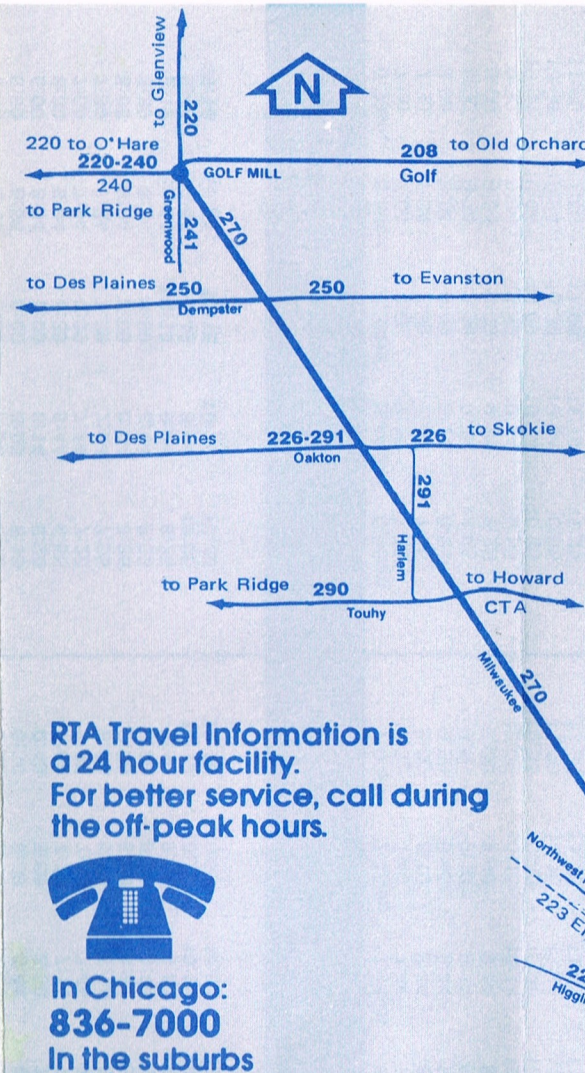

## The RTA Transfer

RTA transfers are valid until the time punched on them (usually two to four hours). Until that time you can ride in any direction, from route to route and from RTA System to RTA System.

## CTA Transfer

If your trip starts in Chicago, you may use your CTA transfer—which is valid for three hours from the time punched—to ride a NORTRAN or RTA bus.

# 270 Golf Mill- Jefferson Park via Milwaukee Avenue

Schedule Effective  
January 27, 1980

# 270 270 270 270 270

Connections can be made at Jefferson Park to these services:

- CTA Route 40** O'Hare Express  
**Route 56** Milwaukee Avenue  
**Route 56A** North Milwaukee Avenue  
**Route 64** Foster/Lawrence  
**Route 68** Northwest Highway  
**Route 69** Cumberland Express  
**Route 81** Lawrence Avenue  
**Route 85** Central Avenue  
**Route 85A** Central Avenue North  
**Route 88** Higgins  
**Route 92** Foster Avenue