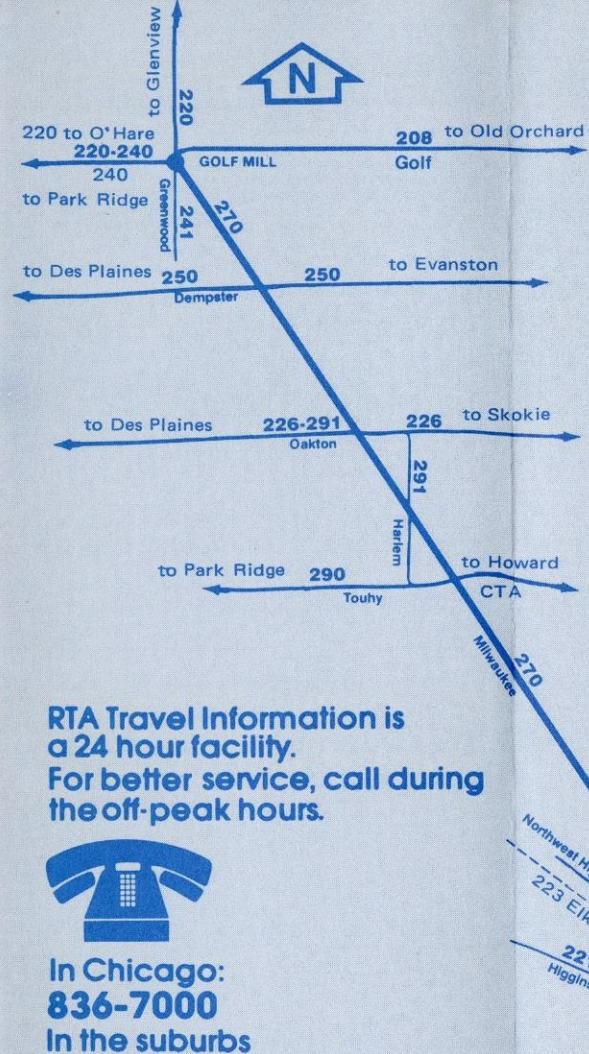

270 Southbound—Sundays & Holidays

KIERUNEK POLUDNIE—NIEDZIELE I ŚWIĘTA

Golf Mill	Milwaukee Dempster	Milwaukee Oakton	Milwaukee Touhy	Jefferson Park
8:30am	8:34am	8:39am	8:44am	8:55am
9:00	9:04	9:09	9:14	9:25
9:30	9:34	9:39	9:44	9:55
10:00	10:04	10:09	10:14	10:25
10:30	10:34	10:39	10:44	10:55
11:00	11:04	11:09	11:14	11:25
11:30	11:34	11:39	11:44	11:55
12:05pm	12:09pm	12:14pm	12:19pm	12:30pm
12:35	12:39	12:44	12:49	1:00
1:00	1:04	1:09	1:14	1:25
1:30	1:34	1:39	1:44	1:55
2:00	2:04	2:09	2:14	2:25
2:30	2:34	2:39	2:44	2:55
3:00	3:04	3:09	3:14	3:25
3:30	3:34	3:39	3:44	3:55
4:00	4:04	4:09	4:14	4:25
4:30	4:34	4:39	4:44	4:55
5:10	5:14	5:19	5:24	5:35
5:40	5:44	5:49	5:54	6:05
6:10	6:14	6:19	6:24	6:35

270 Northbound—Sundays & Holidays

KIERUNEK PÓLNOĆ—NIEDZIELE I ŚWIĘTA

Jefferson Park	Milwaukee Touhy	Milwaukee Oakton	Milwaukee Dempster	Golf Mill
9:00am	9:10am	9:14am	9:19am	9:25am
9:30	9:40	9:44	9:49	9:55
10:00	10:10	10:14	10:19	10:25
10:30	10:40	10:44	10:49	10:55
11:00	11:10	11:14	11:19	11:25
11:30	11:40	11:44	11:49	11:55
12:00pm	12:10pm	12:14pm	12:19pm	12:25pm
12:30	12:40	12:44	12:49	12:55
1:00	1:10	1:14	1:19	1:25
1:30	1:40	1:44	1:49	1:55
2:00	2:10	2:14	2:19	2:25
2:30	2:40	2:44	2:49	2:55
3:00	3:10	3:14	3:19	3:25
3:30	3:40	3:44	3:49	3:55
4:00	4:10	4:14	4:19	4:25
4:30	4:40	4:44	4:49	4:55
5:00	5:10	5:14	5:19	5:25
5:40	5:50	5:54	5:59	6:05
6:10	6:20	6:24	6:29	6:35
6:40	6:50	6:54	6:59	7:05

Schedule Effective
January 27, 1980

Reprinted
February, 1981

270 270 270 270 270

RTA Travel Information is a 24 hour facility. For better service, call during the off-peak hours.

In Chicago: **836-7000**
In the suburbs toll free: **800-972-7000**