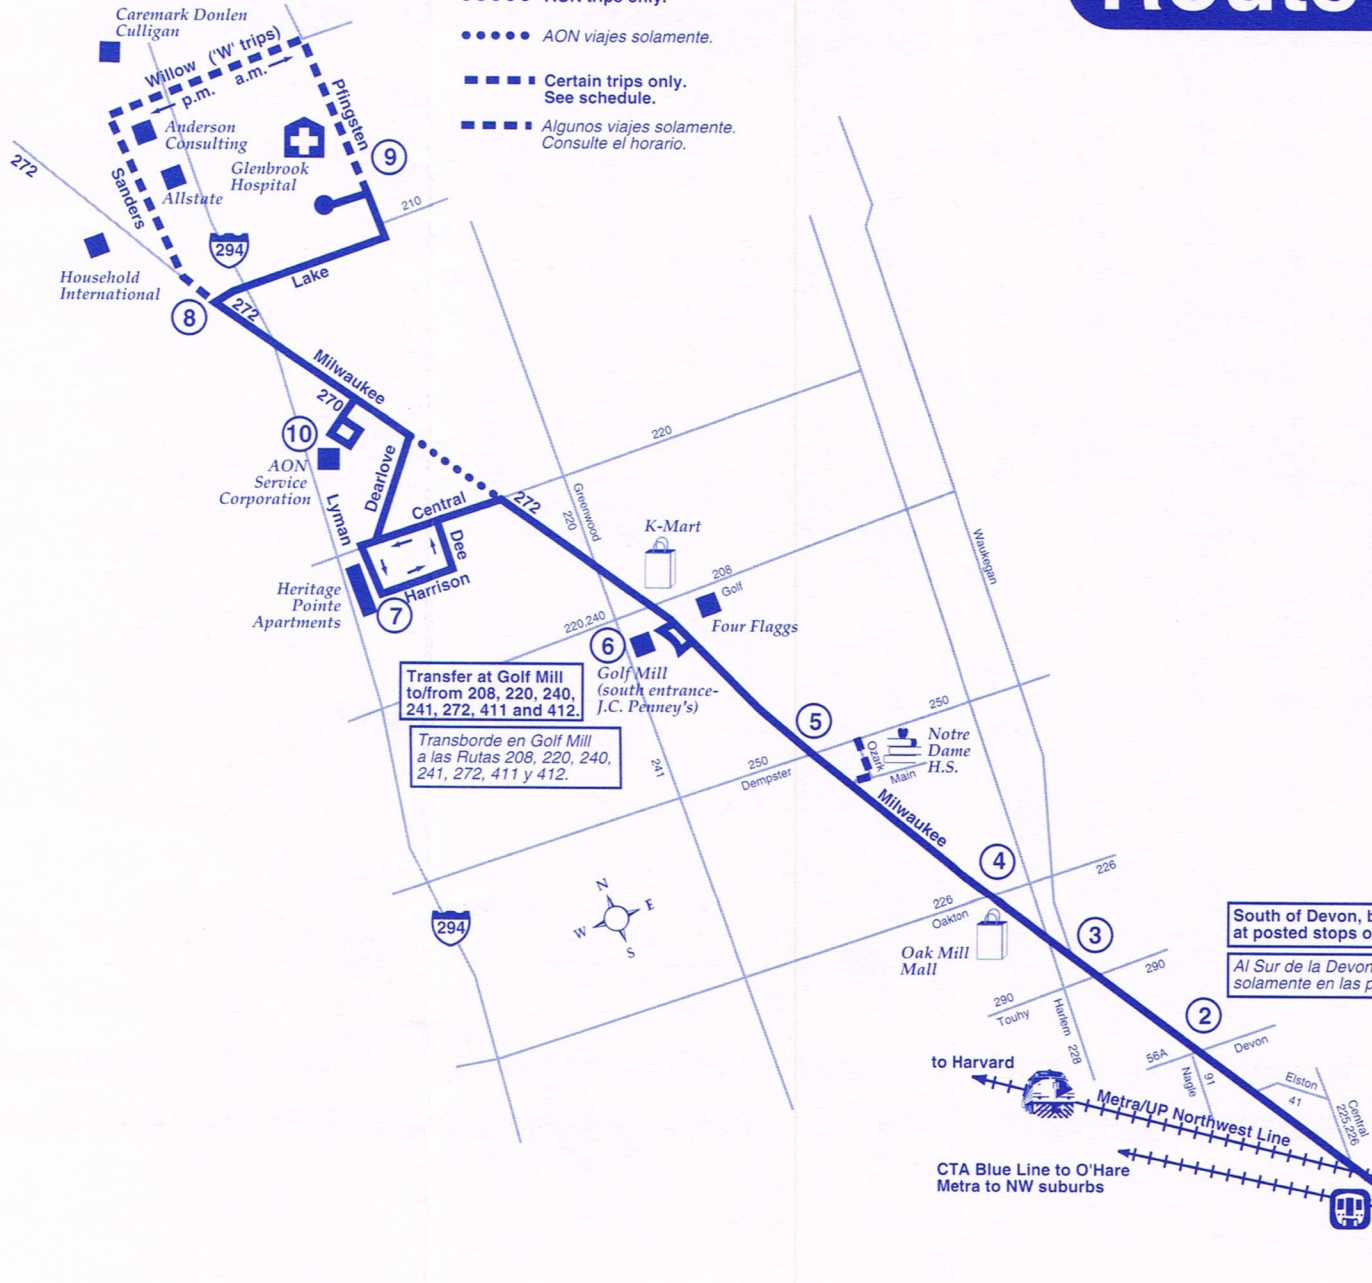

Route 270 Effective Date January 1, 2004

- ..... AON trips only.
- ..... AON viajes solamente.
- ----- Certain trips only.
  See schedule.
- ----- Algunos viajes solamente.
  Consulte el horario.

Transfer at Golf Mill to/from 208, 220, 240, 241, 272, 411 and 412.
Transborde en Golf Mill a las Rutas 208, 220, 240, 241, 272, 411 y 412.

South of Devon, buses stop at posted stops only.

Al Sur de la Devon, los autobuses pararán solamente en las paradas asignadas.

Transfer at Jefferson Park to/from CTA bus routes 56, 68, 81, 81W, 85, 85A, 88, 91 and 92.

Transborde en Jefferson Park a las Rutas de la CTA 56, 68, 81, 81W, 85, 85A, 88, 91 y 92.

Todos los autobuses están equipados con racks para bicicletas.

El servicio de Pace es accesible para sillas de ruedas.

So Many Routes To Success with UPS!

As much as **$23,000** in College Financial Assistance.

Steady, Part-Time Jobs
Great Pay & Excellent Benefits
Take a PACE bus to work at UPS!

Call: **1-888-4UPS-JOB**
Access Code: 4233

Equal Opportunity Employer