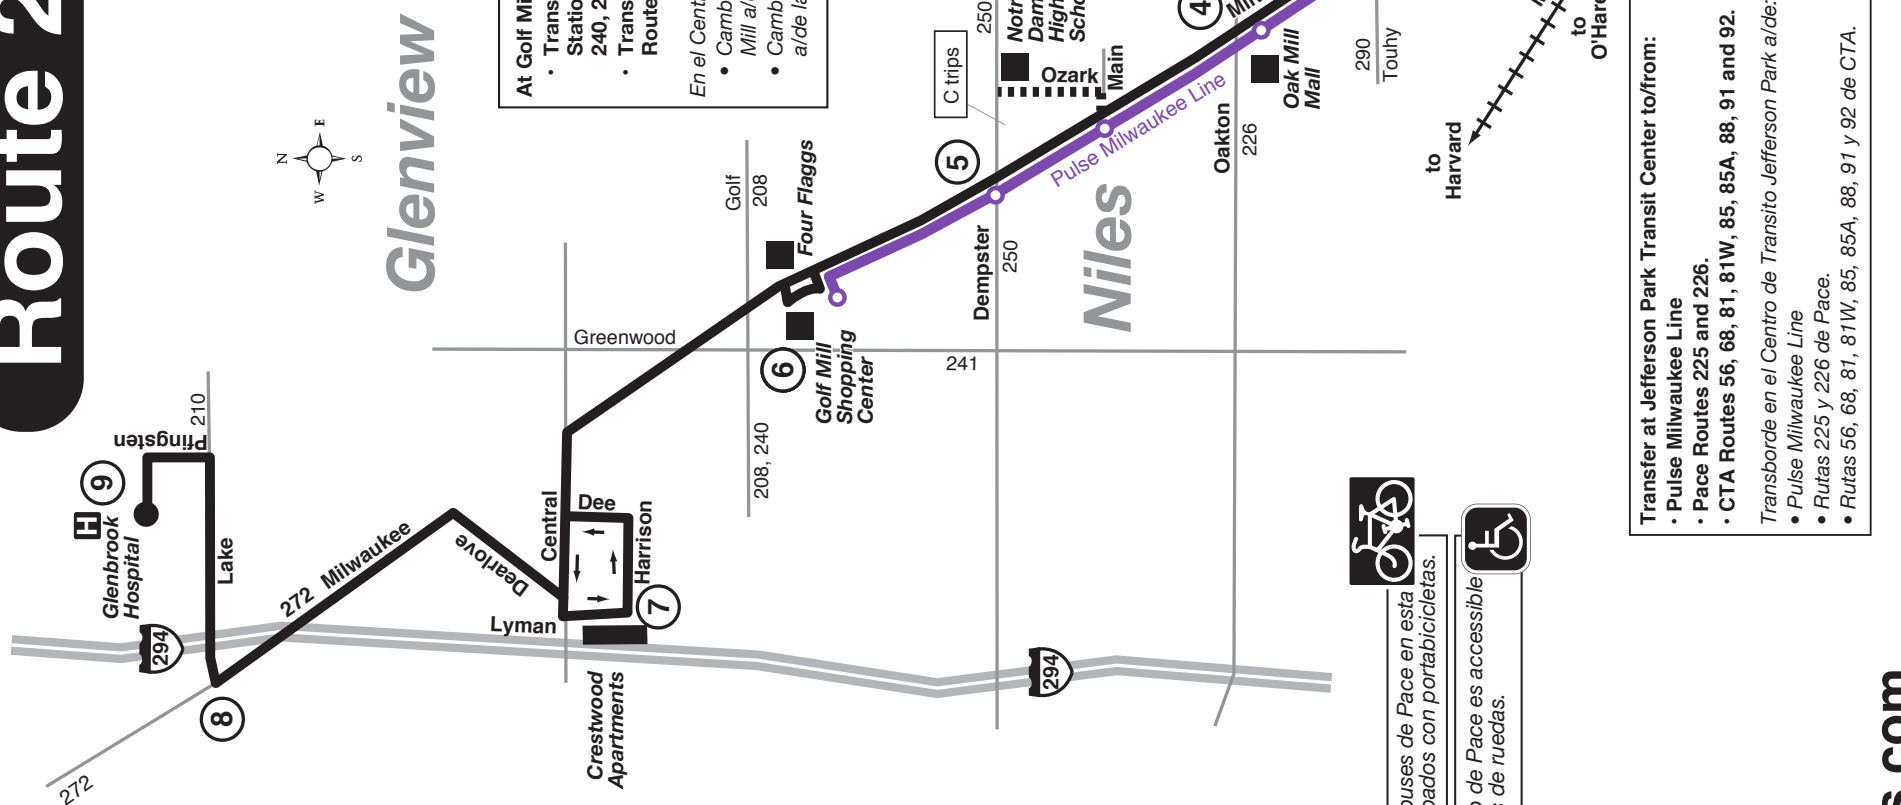

Route 270

Effective Date
August 18, 2019

PS Posted Stops Only

Buses on this route will stop to pick up and drop off passengers only at bus stop signs with the Pace logo and route number. Please wait for the bus at a bus stop sign.

PS Solamente Paradas Asignadas

Los Autobuses en esta ruta pararán a recoger y bajar a pasajeros solamente donde haya parada de autobús señaladas con el logo de Pace y el número de la ruta. Por favor espere al autobús donde estén estas señales.

At Golf Mill Shopping Center:

- Transfer at the Pulse Milwaukee Line Golf Mill Station to/from Pulse Milwaukee Line and Routes 208, 240, 241 and 272.
- Transfer at Golf Mill (JCPenney East Entrance) to/from Routes 410, 411 and 412.

En el Centro Comercial Golf Mill:

- Cambio de autobús en la Estación Pulse Milwaukee Line Golf Mill a/de Pulse Milwaukee Line y las Rutas 208, 240, 241 y 272.
- Cambio de autobús en la entrada Este de JCPenney de Golf Mill a/de las Rutas 410, 411 y 412.

Pulse Milwaukee Line and Stations

Certain trips only. See schedule.
Solamente algunos viajes. Consulte el horario.

Todos los autobuses de Pace en esta ruta están equipados con portabicicletas.

El servicio de Pace es accesible para sillas de ruedas.

Transfer at Jefferson Park Transit Center to/from:

- Pulse Milwaukee Line
- Pace Routes 225 and 226.
- CTA Routes 56, 68, 81, 81W, 85, 85A, 88, 91 and 92.

Transbordo en el Centro de Transito Jefferson Park a/de:

- Pulse Milwaukee Line
- Rutas 225 y 226 de Pace.
- Rutas 56, 68, 81, 81W, 85, 85A, 88, 91 y 92 de CTA.

Chicago

PaceBus.com