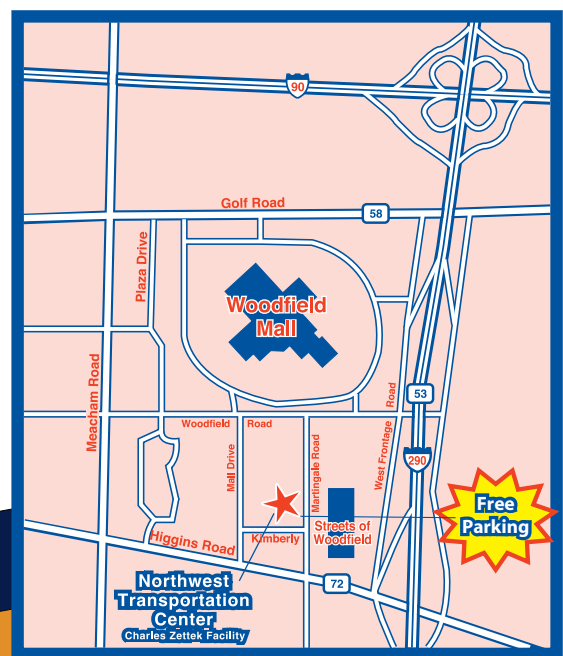

Route 284 Six Flags Great America Express

From early June until Labor Day

Pace offers express bus service every Friday, Saturday and Sunday to Six Flags in Gurnee from the northwest suburbs.

Saturday and Sunday Service is also available in October during **Fright Fest**

For more information call: 847-228-2416 or the RTA Travel Information Center at 836-7000 (from any suburban area code).

Para información en Español, por favor llame al 847-228-3575

	DEPARTS NWTC*	DEPARTS Rosemont CTA	RETURNS/DEPARTS from Six Flags
FRIDAY	9:30 AM	9:50 AM	15 Minutes after close
SATURDAY	9:30 AM	9:50 AM	15 Minutes after close
SUNDAY	9:30 AM	9:50 AM	15 Minutes after close

*Pace Northwest Transportation Center at the corner of Martingale Rd. & Kimberly Dr. in Schaumburg.
 **Rosemont CTA is located on Des Plaines River Rd. south of Higgins Rd. near I-90 Tollway.