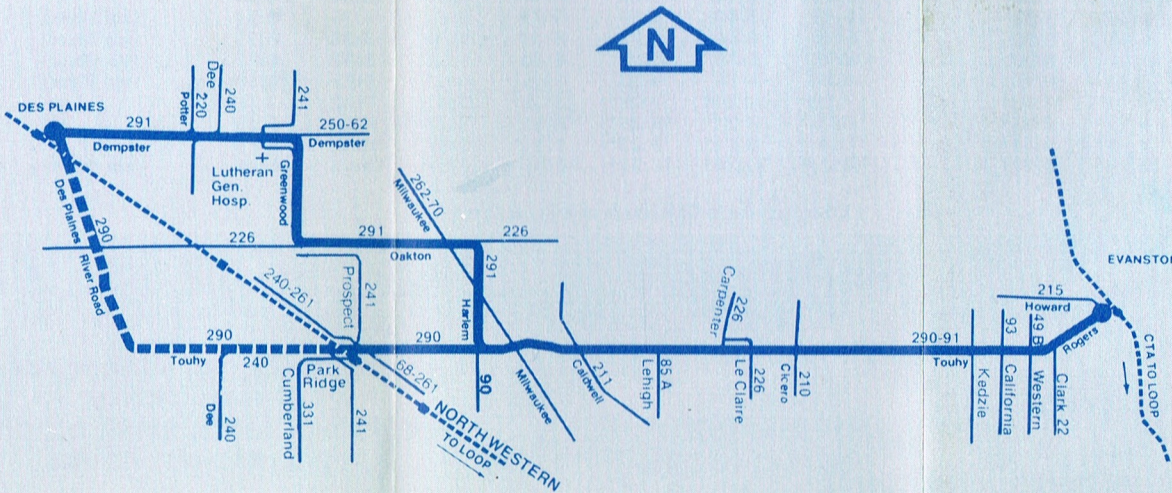

December 4, 1977

290 291 290 291