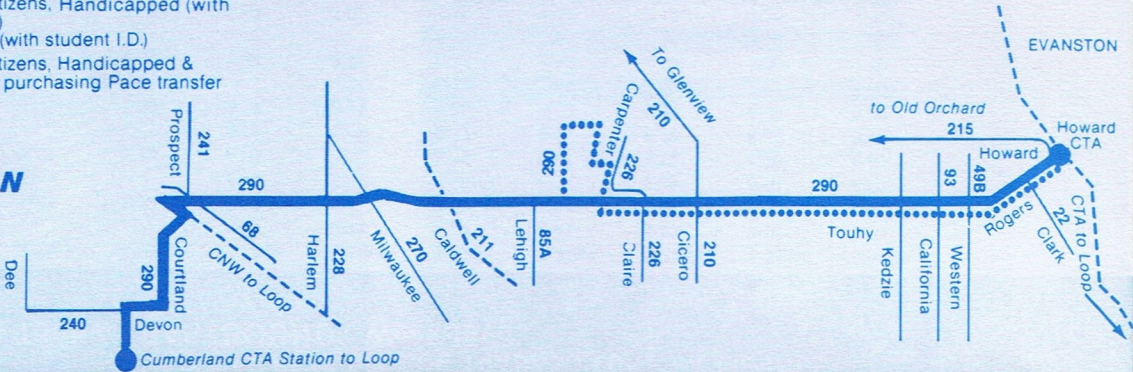

Schedule  
Effective  
December 6, 1987

**NORTRAN**

**290 290 290 290 290 290**

..... Dotted line indicates to/from Touhy & Carpenter ONLY.

Operated by  
**NORTRAN**

S - Via Carpenter & Howard

S - an additional trip on schooldays only.

Shaded timepoints indicate to/from Touhy & Carpenter only.

\*These trips note additional service provided by CTA between Touhy & McCormick