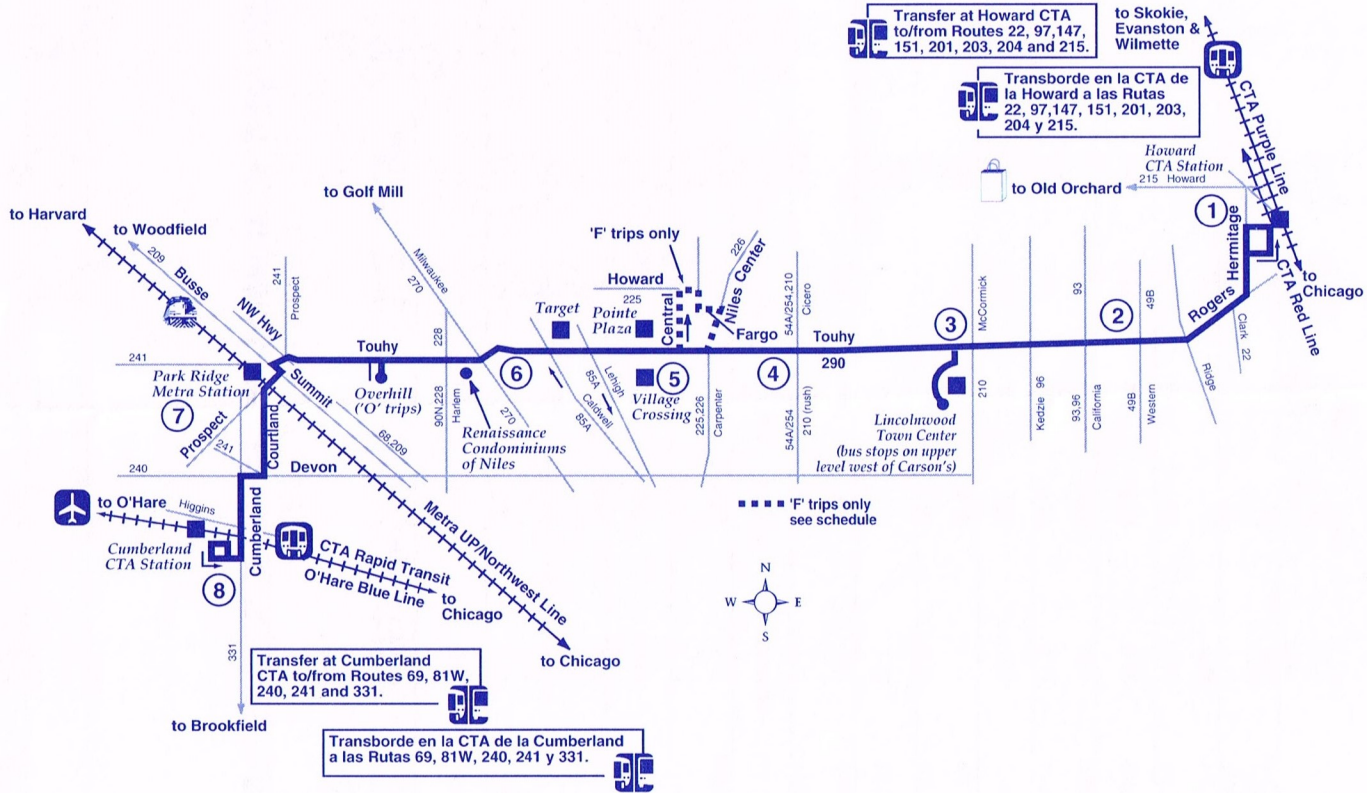

Serving / Sirve

Howard St. CTA Station
Lincolnwood Town Center
Village Crossing
Park Ridge Metra Station
Cumberland CTA Station

June 10, 2001
10 de Junio 2001
Daily Service

Servicio diariamente

**SUNDAYS - EASTBOUND***Domingos hacia el Este*

Sunday service operates New Year's Day, Memorial Day, Fourth of July, Labor Day, Thanksgiving and Christmas.

CTA operates additional westbound Route 290 trips between the Howard CTA Station and McCormick every evening. The approximate hours are from 7:30 p.m. to 10:30 p.m. on weekdays, from 6:30 p.m. to 10:50 p.m. on Saturdays and from 6:00 p.m. to 10:25 p.m. on Sundays and holidays.

Cada noche la CTA opera viajes adicionales hacia el oeste en la Ruta 290 entre la Howard CTA Station y McCormick. Aproximadamente de 7:30 pm a 10:30 pm entre semana, de 6:30 pm y 10:50 pm los Sábados y de 6:00 pm a 10:25 pm los Domingos y Días festivos.