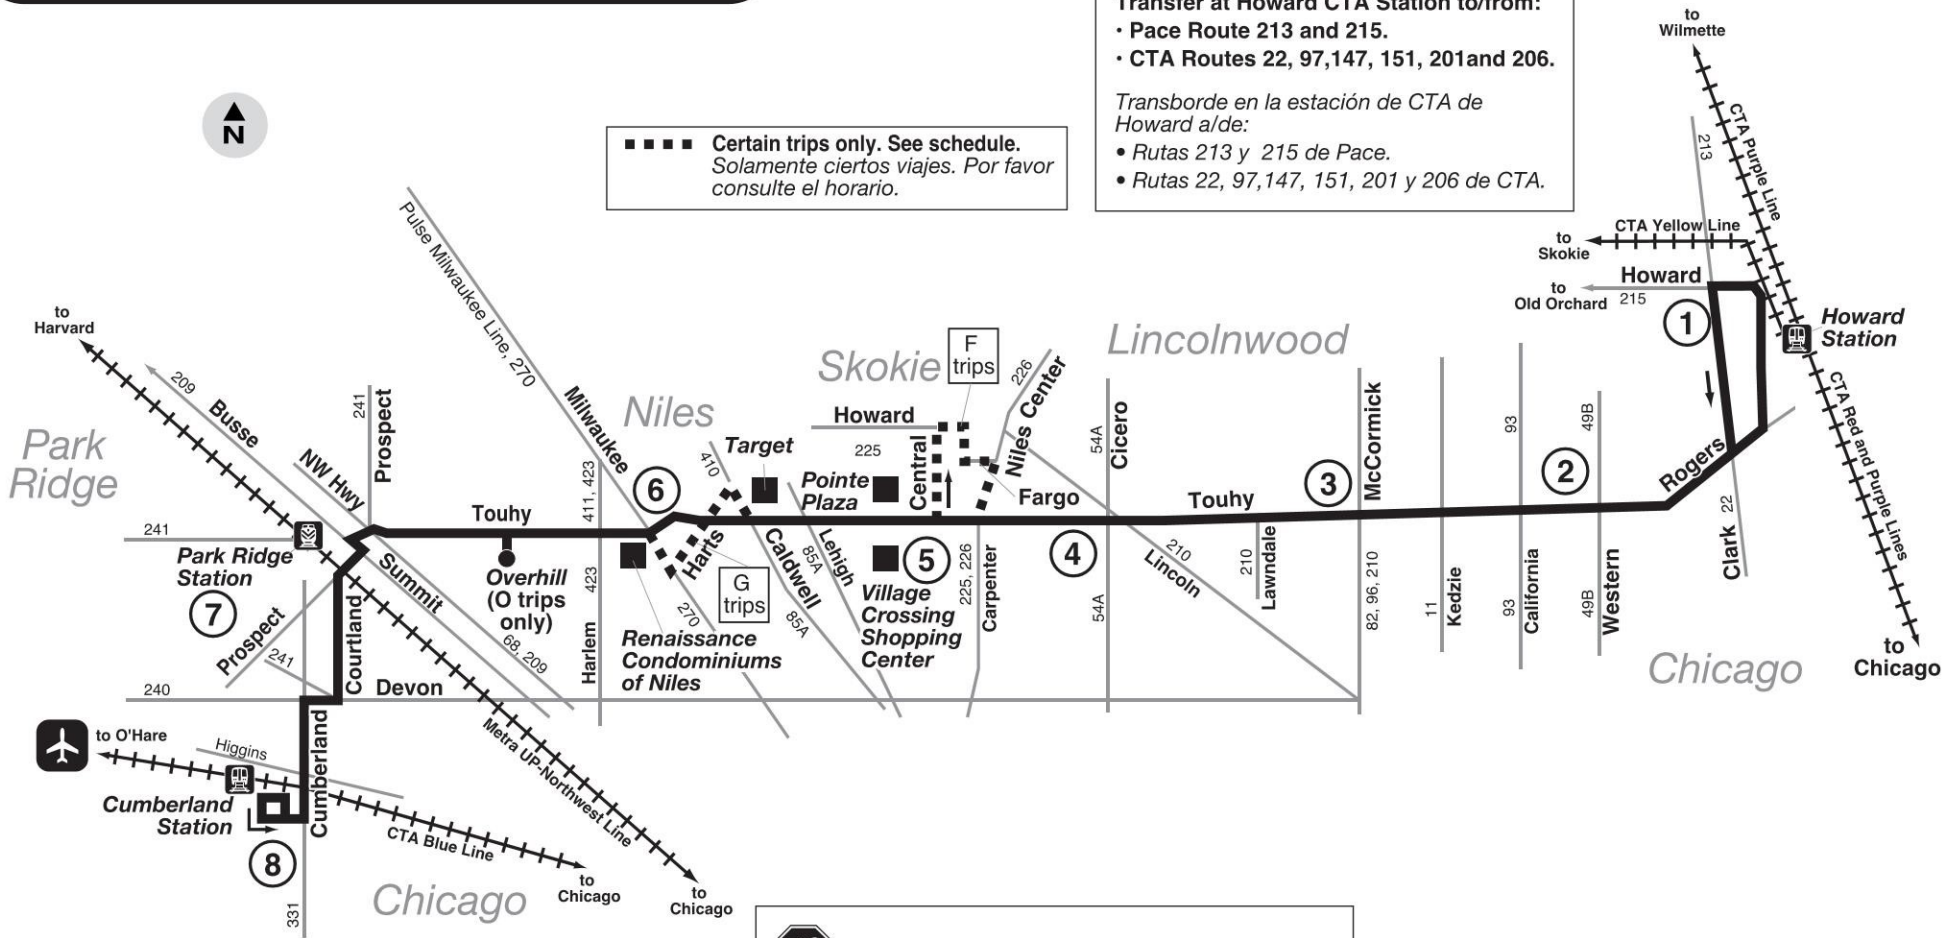

Village Crossing
Shopping Center

Metra UP-Northwest Line
Park Ridge Station

CTA Blue Line
Cumberland Station

Daily Service
Servicio Diario

May 31, 2026
31 de Mayo de 2026

Route 290

Effective Date
May 31, 2026

■ ■ ■ ■ Certain trips only. See schedule.
Solamente ciertos viajes. Por favor consulte el horario.

Transfer at Howard CTA Station to/from:

- Pace Route 213 and 215.
- CTA Routes 22, 97, 147, 151, 201 and 206.

Transborde en la estación de CTA de Howard a/de:

- Rutas 213 y 215 de Pace.
- Rutas 22, 97, 147, 151, 201 y 206 de CTA.

Transfer at Cumberland Station to/from:

- Pace Routes 240, 241 and 331.
- CTA Route 81W.

Transborde en la estación de CTA de Cumberland a/de:

- Rutas 240, 241 y 331 de Pace.
- Rutas 81W de CTA.

PS **Posted Stops Only**

Buses on this route will stop to pick up and drop off passengers only at bus stop signs with the Pace logo and route number. Please wait for the bus at a bus stop sign.