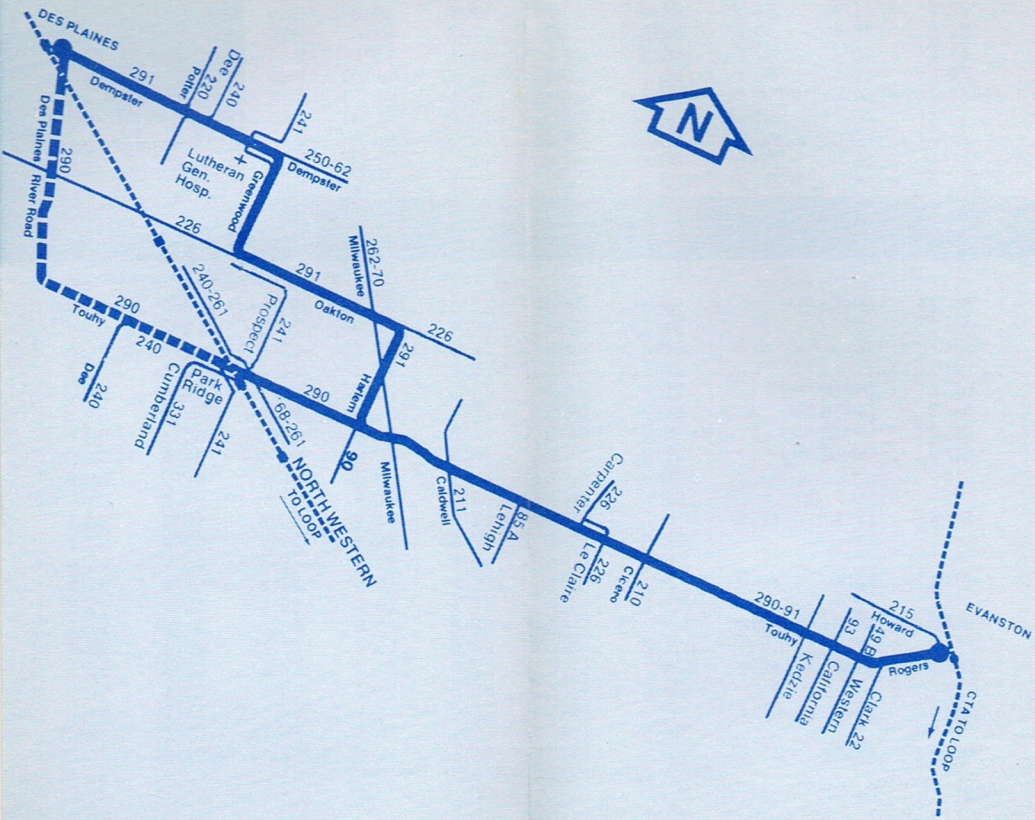

September 4, 1977

Regional
Transportation
Authority

290 291 290 291 290 291

Operated by NORTAN

For lost-and-found or charter information call **297-0135**

290-291 Touhy WESTBOUND WEEKDAYS

Howard CTA	Touhy Western	Touhy Kedzie	Touhy Cicero	Touhy Carpenter	Milwaukee Touhy	Touhy Northwest Highway	Oakton Milwaukee	Lutheran General Hospital	Des Plaines
6:15am*	6:19am*	6:23am*	6:31am	6:33am	6:40am	6:45am	—	—	—
6:30*	6:34*	6:38*	6:46	6:48	6:55	7:00	—	—	—
6:45*	6:49*	6:53*	7:01	7:03	7:10	7:15	(via River)	—	7:30
7:00	7:04	7:08	7:16	7:18	7:25	—	7:33	7:43	7:50
7:15	7:19	7:23	7:31	7:33	7:40	7:47	(via River)	—	8:03
7:30	7:34	7:38	7:46	7:48	7:55	8:02	(via River)	—	8:18
7:45	7:49	7:53	8:01	8:03	8:10	8:17	—	—	—
8:00	8:04	8:08	8:16	8:18	8:25	—	8:33	8:43	8:50
8:15	8:19	8:23	8:31	8:33	8:40	8:45	(via River)	—	9:00
8:45	8:49	8:53	9:01	9:03	9:10	9:15	—	—	—
9:15	9:19	9:23	9:31	9:33	9:40	—	9:47	9:55	10:00
9:45	9:49	9:53	10:01	10:03	10:10	10:15	—	—	—
10:15	10:19	10:23	10:31	10:33	10:40	—	10:47	10:55	11:00
10:45	10:49	10:53	11:01	11:03	11:10	11:15	—	—	—
11:15	11:19	11:23	11:31	11:33	11:40	—	11:47	11:55	12:00pm
11:45	11:49	11:53	12:01pm	12:03pm	12:10pm	12:15pm	—	—	—
12:15pm	12:19pm	12:23pm	12:31	12:33	12:40	—	12:47	12:55	1:00
12:45	12:49	12:53	1:01	1:03	1:10	1:15	—	—	—
1:15	1:19	1:23	1:31	1:33	1:40	—	1:47	1:55	2:00
1:45	1:49	1:53	2:01	2:03	2:10	2:15	—	—	—
2:15	2:19	2:23	2:31	2:33	2:40	—	2:47	2:55	3:00
2:45	2:49	2:53	3:01	3:03	3:10	3:15	—	—	—
3:15	3:19	3:23	3:31	3:33	3:40	—	3:47	3:55	4:00
3:45	3:49	3:53	4:01	4:03	4:10	4:15	—	—	—
4:15	4:19	4:24	4:33	4:36	4:45	—	4:52	5:02	5:10
4:30	4:34	4:39	4:48	4:51	5:00	5:05	—	—	—
4:45	4:49	4:54	5:03	5:06	5:15	5:20	—	—	—
5:00	5:04	5:09	5:18	5:21	5:30	—	5:37	5:47	5:55
5:15	5:19	5:24	5:33	5:36	5:45	5:50	—	—	—
5:30	5:34	5:39	5:48	5:51	6:00	6:05	—	—	—
5:45	5:49	5:54	6:03	6:06	6:15	6:22	(via River)	—	6:35
6:00	6:04	6:09	6:18	6:21	6:30	6:35	(via River)	—	6:50
6:15	6:19	6:23	6:30	6:32	6:38	6:43	(via River)	—	6:58
6:30	6:34	6:38	6:45	6:47	6:53	6:58	(via River)	—	7:10
7:20*	7:24*	7:28*	7:35	7:37	7:42	7:45	—	—	—
8:20*	8:24*	8:28*	8:35	8:37	8:42	8:45	—	—	—
9:20*	9:24*	9:28*	9:35	9:37	9:42	9:45	—	—	—
10:20*	10:24*	10:28*	10:35	10:37	10:42	10:45	(via River)	—	10:55