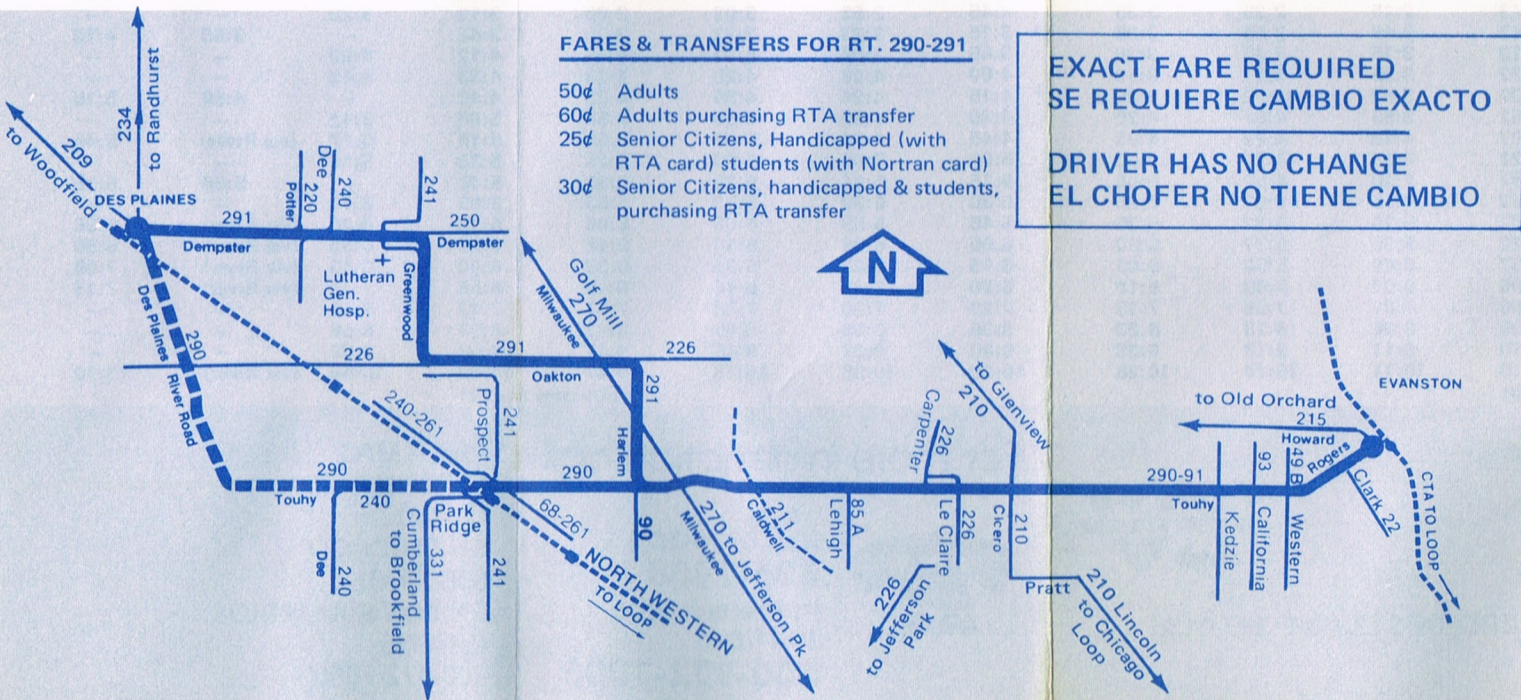

Route 291: No Saturday, Sunday or Holiday service.

RTA 291: NO HAY SERVICIO SÁBADOS, DOMINGOS O DÍAS DE FIESTA

290 291

Touhy Ave.- Des Plaines- Park Ridge- Rogers Park

Schedule Effective
August 27, 1978

Reprinted
March 1979